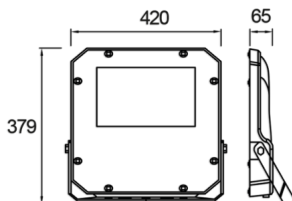

Promete M

Road Lighting & Floodlight Luminary

Luminaire Group	Road Lighting & Floodlight
Luminary Color	RAL 9005
Housing	Aluminum Injection Electrostatic Powder Coated
Optics	Symmetrical / Asymmetrical° Lens & Tempered Glass
Light Source	LED
Electrical Protection Class	CLASS II
IP	66
IK	08
Operating Temperature	-40°C / +55°C
Luminous Flux	15600 lm / 18200 lm / 19500 lm / 21600 lm / 24000 lm / 29000 lm
Consumption Power	120 W / 140 W / 150 W / 180 W / 200 W / 250 W
Luminaire Efficiency	120 lm/W
Color Rendering (CRI)	>70
Light Color Temperature (CCT)	3000K/4000K/6500K
Color Tolerance	< 3 SDCM
Driver Type	On/Off
Input Voltage / Frequency	220-240 V AC 50/60 Hz
Power Factor	>0.9
Surge	1kV
THD (AKIM)	>%20
LED life	>100.000 hours

Technical Drawing

www.atellighting.com