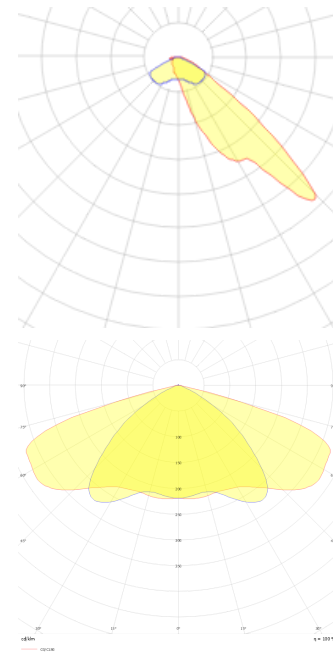

Photometric Curve