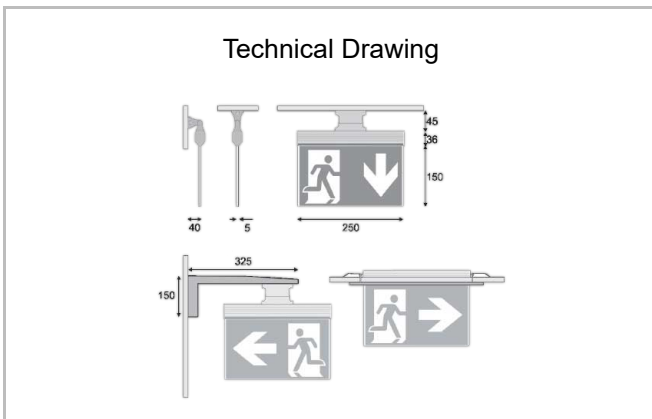

Surface Mounted Emergency and Routing Luminary

Luminaire Group	Emergency and Routing
Mounting Type	Surface Mounted
Housing	Plexiglas
Optics	Plexiglas & Flag
Light Source	LED
Electrical Protection Class	CLASS I
IP	40
IK	02
Operating Temperature	-20°C / +40°C
Luminous Flux	180 lm
Consumption Power	2 W
Luminaire Efficiency	80 lm/W
Color Rendering (CRI)	>80
Light Color Temperature (CCT)	6500K
Color Tolerance	< 3 SDCM
Driver Type	On/Off
Driver Brand	Tridonic
LED Brand	Samsung
Input Voltage / Frequency	220-240 V AC 50/60 Hz
Power Factor	>0.9
Surge	1kV
THD (AKIM)	>%20
LED life	>70.000 hours
Option	1 Hour - 3 Hours / Dali

SKU	Product Code	Power (W)	Luminous Flux (LM)	CRI	CCT (K)	Optics	Dimensions (mm)
	EXT 025 015 02S 8065 11 99 SD 40 00	2	180	>80	4000	360° Plexiglas	250X150
	EXT 025 015 02S 8065 13 99 SD 40 00	2	180	>80	4000	360° Plexiglas	250X150