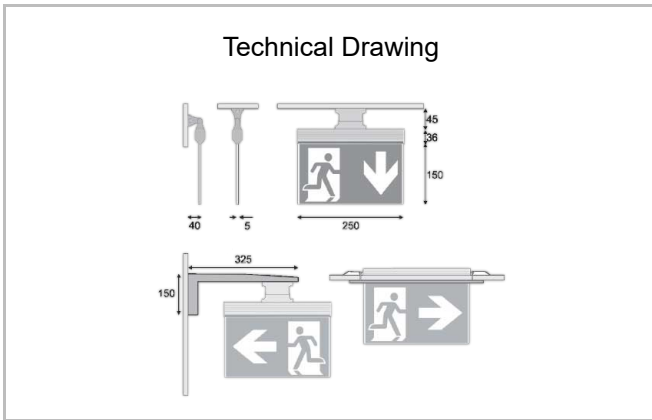

Surface Mounted Emergency and Routing Luminary

Luminaire Group	Emergency and Routing
Mounting Type	Surface Mounted
Housing	Plexiglas
Optics	Plexiglas & Flag
Light Source	LED
Electrical Protection Class	CLASS I
IP	40
IK	02
Operating Temperature	-20°C / +40°C
Luminous Flux	180 lm
Consumption Power	2 W
Luminaire Efficiency	80 lm/W
Color Rendering (CRI)	>80
Light Color Temperature (CCT)	6500K
Color Tolerance	< 3 SDCM
Driver Type	On/Off
Driver Brand	Tridonic
LED Brand	Samsung
Input Voltage / Frequency	220-240 V AC 50/60 Hz
Power Factor	>0.9
Surge	1kV
THD (AKIM)	>%20
LED life	>70.000 hours
Option	1 Hour - 3 Hours / Dali

SKU	Product Code	Power (W)	Luminous Flux (LM)	CRI	CCT (K)	Optics	Dimensions (mm)
	EXT 025 015 02S 8065 11 99 SD 40 00	2	180	>80	4000	360° Plexiglas	250X150
	EXT 025 015 02S 8065 13 99 SD 40 00	2	180	>80	4000	360° Plexiglas	250X150