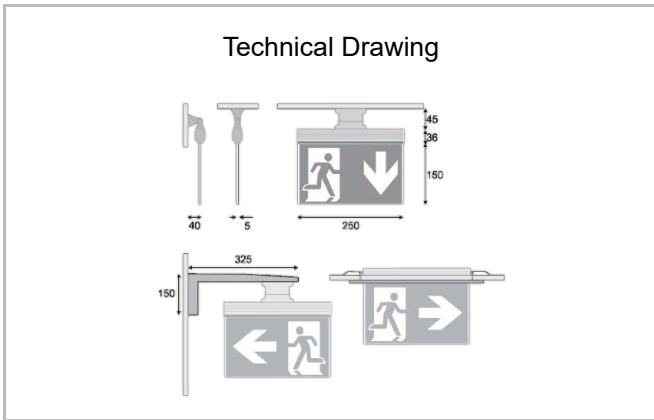

Surface Mounted Emergency and Routing Luminary

Luminaire Group	Emergency and Routing
Mounting Type	Surface Mounted
Housing	Plexiglas
Optics	Plexiglas & Flag
Light Source	LED
Electrical Protection Class	CLASS I
IP	40
IK	02
Operating Temperature	-20°C / +40°C
Luminous Flux	180 lm
Consumption Power	2 W
Luminaire Efficiency	80 lm/W
Color Rendering (CRI)	>80
Light Color Temperature (CCT)	6500K
Color Tolerance	< 3 SDCM
Driver Type	On/Off
Driver Brand	Tridonic
LED Brand	Samsung
Input Voltage / Frequency	220-240 V AC 50/60 Hz
Power Factor	>0.9
Surge	1kV
THD (AKIM)	>%20
LED life	>70.000 hours
Option	1 Hour - 3 Hours / Dali

SKU	Product Code	Power (W)	Luminous Flux (LM)	CRI	CCT (K)	Optics	Dimensions (mm)
	EXT 025 015 02S 8065 11 99 SD 40 00	2	180	>80	4000	360° Plexiglas	250X150
	EXT 025 015 02S 8065 13 99 SD 40 00	2	180	>80	4000	360° Plexiglas	250X150