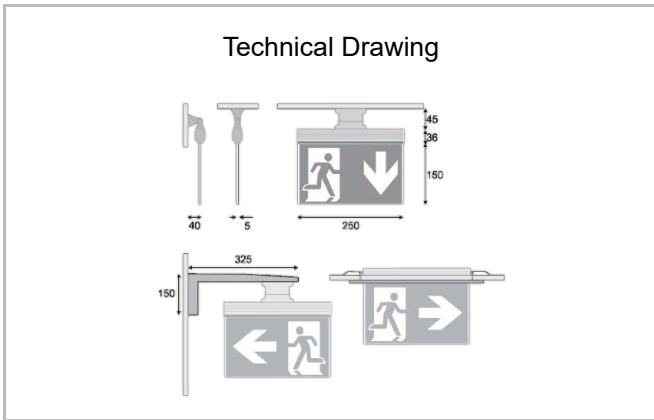

Surface Mounted Emergency and Routing Luminary

<b>Luminaire Group</b>	Emergency and Routing
<b>Mounting Type</b>	Surface Mounted
<b>Housing</b>	Plexiglas
<b>Optics</b>	Plexiglas & Flag
<b>Light Source</b>	LED
<b>Electrical Protection Class</b>	CLASS I
<b>IP</b>	40
<b>IK</b>	02
<b>Operating Temperature</b>	-20°C / +40°C
<b>Luminous Flux</b>	180 lm
<b>Consumption Power</b>	2 W
<b>Luminaire Efficiency</b>	80 lm/W
<b>Color Rendering (CRI)</b>	>80
<b>Light Color Temperature (CCT)</b>	6500K
<b>Color Tolerance</b>	< 3 SDCM
<b>Driver Type</b>	On/Off
<b>Driver Brand</b>	Tridonic
<b>LED Brand</b>	Samsung
<b>Input Voltage / Frequency</b>	220-240 V AC 50/60 Hz
<b>Power Factor</b>	>0.9
<b>Surge</b>	1kV
<b>THD (AKIM)</b>	>%20
<b>LED life</b>	>70.000 hours
<b>Option</b>	1 Hour - 3 Hours / Dali

SKU	Product Code	Power (W)	Luminous Flux (LM)	CRI	CCT (K)	Optics	Dimensions (mm)
	EXT 025 015 02S 8065 11 99 SD 40 00	2	180	>80	4000	360° Plexiglas	250X150
	EXT 025 015 02S 8065 13 99 SD 40 00	2	180	>80	4000	360° Plexiglas	250X150