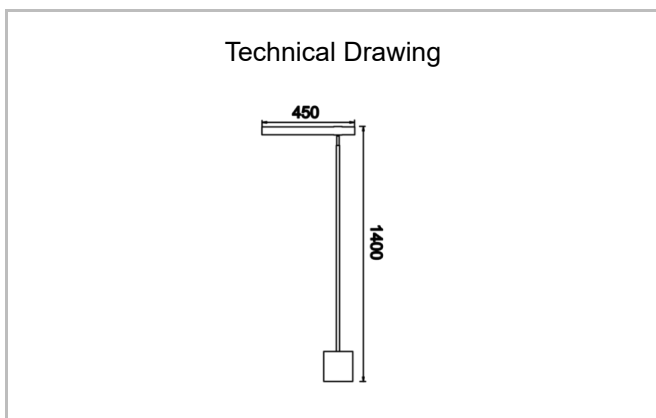

Giraffe

Floor Lamp Floor Lamp and Lampshade Luminary

Luminaire Group	Floor Lamp and Lampshade
Mounting Type	Floor Lamp
Luminary Color	
Housing	Dkp Sheet & Wood
Optics	Opal Diffuser
Light Source	LED
Electrical Protection Class	CLASS II
IP	20
IK	02
Operating Temperature	-20°C / +40°C
Luminous Flux	
Consumption Power	10 W
Color Rendering (CRI)	>80
Light Color Temperature (CCT)	2700K/3000K/4000K
Color Tolerance	< 3 SDCM
Driver Type	On/Off
Input Voltage / Frequency	220-240 V AC 50/60 Hz
Power Factor	>0.9
Surge	1kV
THD (AKIM)	>%20
Option	On-Off / Dali / 1-10V

SKU	Product Code	Power (W)	Luminous Flux (LM)	CRI	CCT (K)	Optics	Dimensions (mm)
	GiR 045 014 010M 8040 10 99 OP 20 00	10		>80	4000	120° Opal Diffuser	450X1400

www.atellighting.com