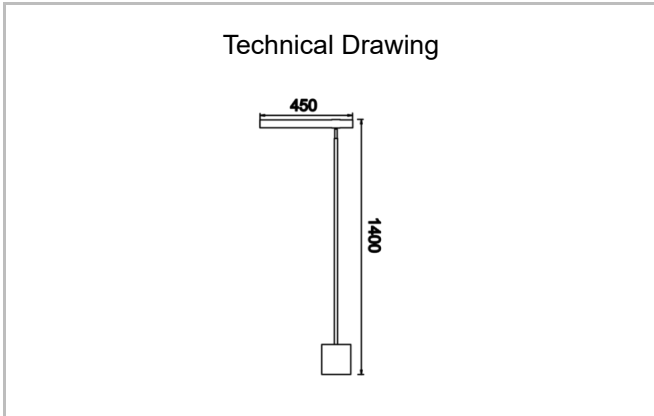

Giraffe

Floor Lamp Floor Lamp and Lampshade Luminary

Luminaire Group	Floor Lamp and Lampshade
Mounting Type	Floor Lamp
Luminary Color	
Housing	Dkp Sheet & Wood
Optics	Opal Diffuser
Light Source	LED
Electrical Protection Class	CLASS II
IP	20
IK	02
Operating Temperature	-20°C / +40°C
Luminous Flux	
Consumption Power	10 W
Color Rendering (CRI)	>80
Light Color Temperature (CCT)	2700K/3000K/4000K
Color Tolerance	< 3 SDCM
Driver Type	On/Off
Input Voltage / Frequency	220-240 V AC 50/60 Hz
Power Factor	>0.9
Surge	1kV
THD (AKIM)	>%20
Option	On-Off / Dali / 1-10V

SKU	Product Code	Power (W)	Luminous Flux (LM)	CRI	CCT (K)	Optics	Dimensions (mm)
	GiR 045 014 010M 8040 10 99 OP 20 00	10		>80	4000	120° Opal Diffuser	450X1400

www.atellighting.com