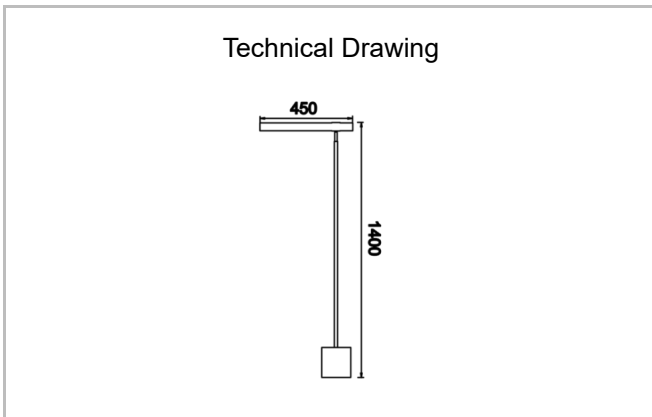

Giraffe

Floor Lamp Floor Lamp and Lampshade Luminary

Luminaire Group	Floor Lamp and Lampshade
Mounting Type	Floor Lamp
Luminary Color	
Housing	Dkp Sheet & Wood
Optics	Opal Diffuser
Light Source	LED
Electrical Protection Class	CLASS II
IP	20
IK	02
Operating Temperature	-20°C / +40°C
Luminous Flux	
Consumption Power	10 W
Color Rendering (CRI)	>80
Light Color Temperature (CCT)	2700K/3000K/4000K
Color Tolerance	< 3 SDCM
Driver Type	On/Off
Input Voltage / Frequency	220-240 V AC 50/60 Hz
Power Factor	>0.9
Surge	1kV
THD (AKIM)	>%20
Option	On-Off / Dali / 1-10V

SKU	Product Code	Power (W)	Luminous Flux (LM)	CRI	CCT (K)	Optics	Dimensions (mm)
	GiR 045 014 010M 8040 10 99 OP 20 00	10		>80	4000	120° Opal Diffuser	450X1400

www.atellighting.com