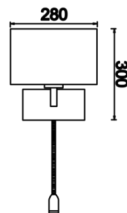

Elephant

Surface Mounted Floor Lamp and Lampshade Luminary

Luminaire Group	Floor Lamp and Lampshade
Mounting Type	Surface Mounted
Luminaire Color	RAL 9005 - RAL 9006 - RAL 9010
Housing	DKP Sheet
Optics	Fabric
Light Source	E27 Lampholder & Power LED
Electrical Protection Class	CLASS II
IP	20
IK	02
Operating Temperature	-20°C / +40°C
Luminous Flux	
Consumption Power	18 W
Color Rendering (CRI)	>80
Light Color Temperature (CCT)	
Color Tolerance	< 3 SDCM
Driver Type	On/Off
Input Voltage / Frequency	220-240 V AC 50/60 Hz
Power Factor	>0.9
Surge	1kV
THD (AKIM)	>%20
Option	On-Off / Dali / 1-10V

Technical Drawing

SKU	Product Code	Power (W)	Luminous Flux (LM)	CRI	CCT (K)	Optics	Dimensions (mm)
	ELP 028 030 018S 8040 10 99 KM 20 00	18		>80	4000	360° Fabric	Ø280x300