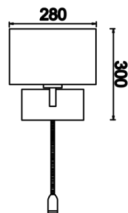

## Surface Mounted Floor Lamp and Lampshade Luminary

<b>Luminaire Group</b>	Floor Lamp and Lampshade
<b>Mounting Type</b>	Surface Mounted
<b>Luminaire Color</b>	RAL 9005 - RAL 9006 - RAL 9010
<b>Housing</b>	DKP Sheet
<b>Optics</b>	Fabric
<b>Light Source</b>	E27 Lampholder & Power LED
<b>Electrical Protection Class</b>	CLASS II
<b>IP</b>	20
<b>IK</b>	02
<b>Operating Temperature</b>	-20°C / +40°C
<b>Luminous Flux</b>	
<b>Consumption Power</b>	18 W
<b>Color Rendering (CRI)</b>	>80
<b>Light Color Temperature (CCT)</b>	
<b>Color Tolerance</b>	< 3 SDCM
<b>Driver Type</b>	On/Off
<b>Input Voltage / Frequency</b>	220-240 V AC 50/60 Hz
<b>Power Factor</b>	>0.9
<b>Surge</b>	1kV
<b>THD (AKIM)</b>	>%20
<b>Option</b>	On-Off / Dali / 1-10V

Technical Drawing

SKU	Product Code	Power (W)	Luminous Flux (LM)	CRI	CCT (K)	Optics	Dimensions (mm)
	ELP 028 030 018S 8040 10 99 KM 20 00	18		>80	4000	360° Fabric	Ø280x300