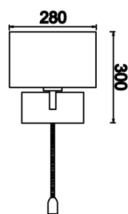

Elephant

Surface Mounted Floor Lamp and Lampshade Luminary

Luminaire Group	Floor Lamp and Lampshade
Mounting Type	Surface Mounted
Luminaire Color	RAL 9005 - RAL 9006 - RAL 9010
Housing	DKP Sheet
Optics	Fabric
Light Source	E27 Lampholder & Power LED
Electrical Protection Class	CLASS II
IP	20
IK	02
Operating Temperature	-20°C / +40°C
Luminous Flux	
Consumption Power	18 W
Color Rendering (CRI)	>80
Light Color Temperature (CCT)	
Color Tolerance	< 3 SDCM
Driver Type	On/Off
Input Voltage / Frequency	220-240 V AC 50/60 Hz
Power Factor	>0.9
Surge	1kV
THD (AKIM)	>%20
Option	On-Off / Dali / 1-10V

Technical Drawing

SKU	Product Code	Power (W)	Luminous Flux (LM)	CRI	CCT (K)	Optics	Dimensions (mm)
	ELP 028 030 018S 8040 10 99 KM 20 00	18		>80	4000	360° Fabric	Ø280x300