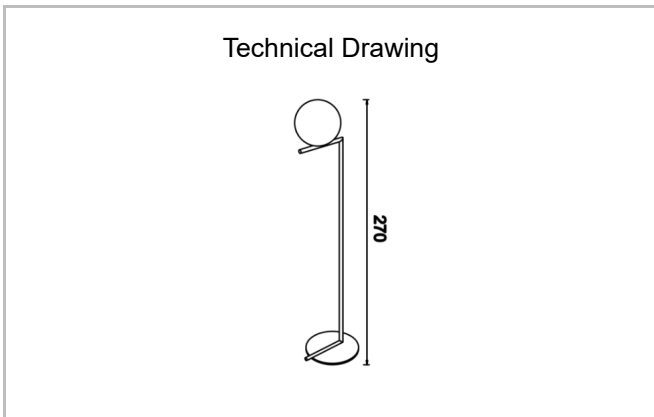

## Surface Mounted Floor Lamp and Lampshade Luminary

<b>Luminaire Group</b>	Floor Lamp and Lampshade
<b>Mounting Type</b>	Surface Mounted
<b>Luminary Color</b>	RAL 9005 - RAL 9006 - RAL 9010
<b>Housing</b>	DKP Sheet
<b>Optics</b>	Acrylic bell jar
<b>Light Source</b>	E27
<b>Electrical Protection Class</b>	CLASS II
<b>IP</b>	20
<b>IK</b>	02
<b>Operating Temperature</b>	-20°C / +40°C
<b>Luminous Flux</b>	
<b>Consumption Power</b>	20 W
<b>Color Rendering (CRI)</b>	>80
<b>Light Color Temperature (CCT)</b>	2700K
<b>Color Tolerance</b>	< 3 SDCM
<b>Driver Type</b>	On/Off
<b>Input Voltage / Frequency</b>	220-240 V AC 50/60 Hz
<b>Power Factor</b>	>0.9
<b>Surge</b>	1kV
<b>THD (AKIM)</b>	>%20
<b>Option</b>	On-Off / Dali / 1-10V

SKU	Product Code	Power (W)	Luminous Flux (LM)	CRI	CCT (K)	Optics	Dimensions (mm)
	CEL 020 027 020M 8040 10 99 FU 20 00	20		>80	4000	360° Lantern	L:270