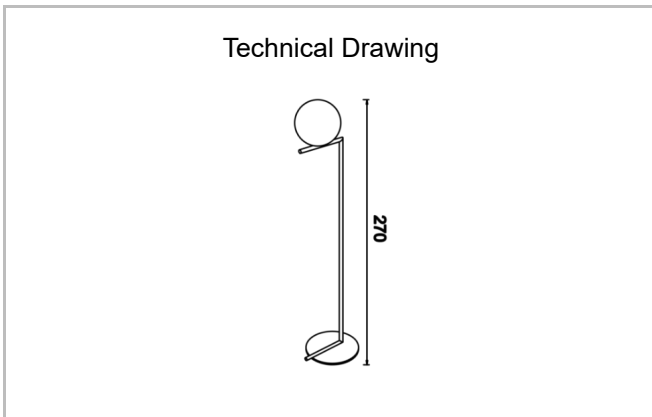

## Surface Mounted Floor Lamp and Lampshade Luminary

<b>Luminaire Group</b>	Floor Lamp and Lampshade
<b>Mounting Type</b>	Surface Mounted
<b>Luminary Color</b>	RAL 9005 - RAL 9006 - RAL 9010
<b>Housing</b>	DKP Sheet
<b>Optics</b>	Acrylic bell jar
<b>Light Source</b>	E27
<b>Electrical Protection Class</b>	CLASS II
<b>IP</b>	20
<b>IK</b>	02
<b>Operating Temperature</b>	-20°C / +40°C
<b>Luminous Flux</b>	
<b>Consumption Power</b>	20 W
<b>Color Rendering (CRI)</b>	>80
<b>Light Color Temperature (CCT)</b>	2700K
<b>Color Tolerance</b>	< 3 SDCM
<b>Driver Type</b>	On/Off
<b>Input Voltage / Frequency</b>	220-240 V AC 50/60 Hz
<b>Power Factor</b>	>0.9
<b>Surge</b>	1kV
<b>THD (AKIM)</b>	>%20
<b>Option</b>	On-Off / Dali / 1-10V

SKU	Product Code	Power (W)	Luminous Flux (LM)	CRI	CCT (K)	Optics	Dimensions (mm)
	CEL 020 027 020M 8040 10 99 FU 20 00	20		>80	4000	360° Lantern	L:270