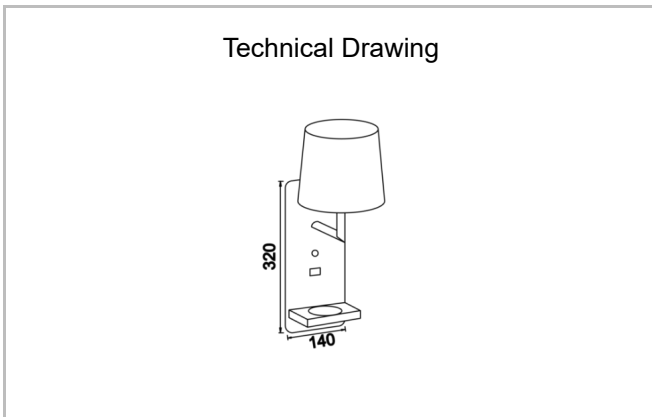

Camus

Surface Mounted Floor Lamp and Lampshade Luminary

Luminaire Group	Floor Lamp and Lampshade
Mounting Type	Surface Mounted
Luminary Color	RAL 9005 - RAL 9006 - RAL 9010
Housing	DKP Sheet
Optics	Fabric
Light Source	E27
Electrical Protection Class	CLASS II
IP	20
IK	02
Operating Temperature	-20°C / +40°C
Luminous Flux	
Consumption Power	20 W
Color Rendering (CRI)	>80
Light Color Temperature (CCT)	2700K
Color Tolerance	< 3 SDCM
Driver Type	On/Off
Input Voltage / Frequency	220-240 V AC 50/60 Hz
Power Factor	>0.9
Surge	1kV
THD (AKIM)	>%20
Option	On-Off / Dali / 1-10V

SKU	Product Code	Power (W)	Luminous Flux (LM)	CRI	CCT (K)	Optics	Dimensions (mm)
	CMS 010 032 020S 8040 10 99 KM 20 00	20		>80	4000	360° Fabric	140x320