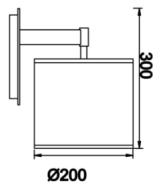

## Surface Mounted Floor Lamp and Lampshade Luminary

| SKU | Product Code                         | Power (W) | Luminous Flux (LM) | CRI | CCT (K) | Optics   | Dimensions (mm) |
|-----|--------------------------------------|-----------|--------------------|-----|---------|----------|-----------------|
|     | NAU 020 116 020L 8027 10 99 PC 20 00 | 20        |                    | >80 | 4000    | 360° E27 | Ø200x1165       |
|     | NAU 020 030 020W 8027 10 99 PC 20 01 | 20        |                    | >80 | 4000    | 360° E27 | Ø200x300        |

# Nausea

Surface Mounted Floor Lamp and Lampshade Luminary

---

| SKU | Product Code                         | Power (W) | Luminous Flux (LM) | CRI | CCT (K) | Optics   | Dimensions (mm) |
|-----|--------------------------------------|-----------|--------------------|-----|---------|----------|-----------------|
|     | NAU 020 042 020M 8027 10 99 PC 20 02 | 20        |                    | >80 | 4000    | 360° E27 | Ø200x420        |