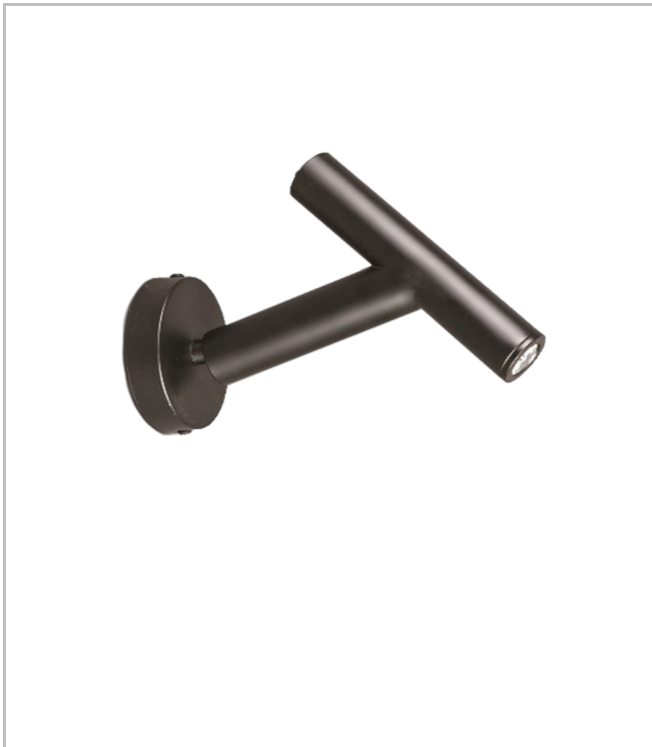

Headboard

Surface Mounted Floor Lamp and Lampshade Luminary

Luminaire Group	Floor Lamp and Lampshade
Mounting Type	Surface Mounted
Luminaire Color	RAL 9005 - RAL 9006 - RAL 9010
Housing	DKP Sheet
Optics	10° Lens
Light Source	LED
Electrical Protection Class	CLASS II
IP	20
IK	02
Operating Temperature	-20°C / +40°C
Luminous Flux	
Consumption Power	2 W
Luminaire Efficiency	80 lm/W
Color Rendering (CRI)	>80
Light Color Temperature (CCT)	2700K/3000K/4000K/6500K
Color Tolerance	< 3 SDCM
Driver Type	On/Off
Driver Brand	Tridonic
LED Brand	Samsung
Input Voltage / Frequency	220-240 V AC 50/60 Hz
Power Factor	>0.9
Surge	1kV
THD (AKIM)	>%20
LED life	>70.000 hours
Option	On-Off / Dali / 1-10V

SKU	Product Code	Power (W)	Luminous Flux (LM)	CRI	CCT (K)	Optics	Dimensions (mm)
18000189□	HDB 015 017 001D 8027 10 10 LN 20 00	2		>80	4000	10° Lens	Ø50x150x170