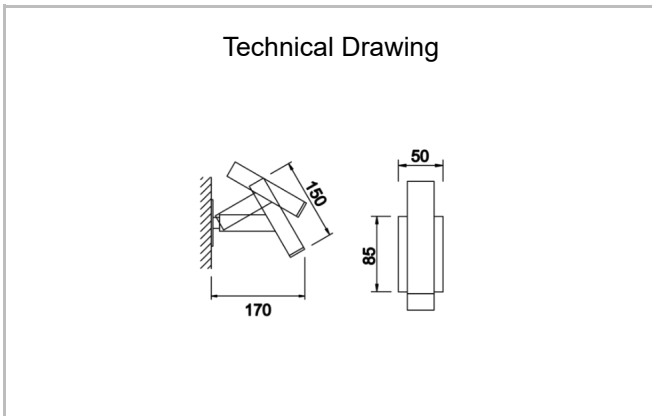

Headboard

Surface Mounted Floor Lamp and Lampshade Luminary

Luminaire Group	Floor Lamp and Lampshade
Mounting Type	Surface Mounted
Luminaire Color	RAL 9005 - RAL 9006 - RAL 9010
Housing	DKP Sheet
Optics	10° Lens
Light Source	LED
Electrical Protection Class	CLASS II
IP	20
IK	02
Operating Temperature	-20°C / +40°C
Luminous Flux	
Consumption Power	2 W
Luminaire Efficiency	80 lm/W
Color Rendering (CRI)	>80
Light Color Temperature (CCT)	2700K/3000K/4000K/6500K
Color Tolerance	< 3 SDCM
Driver Type	On/Off
Driver Brand	Tridonic
LED Brand	Samsung
Input Voltage / Frequency	220-240 V AC 50/60 Hz
Power Factor	>0.9
Surge	1kV
THD (AKIM)	>%20
LED life	>70.000 hours
Option	On-Off / Dali / 1-10V

SKU	Product Code	Power (W)	Luminous Flux (LM)	CRI	CCT (K)	Optics	Dimensions (mm)
18000189□	HDB 015 017 001D 8027 10 10 LN 20 00	2		>80	4000	10° Lens	Ø50x150x170