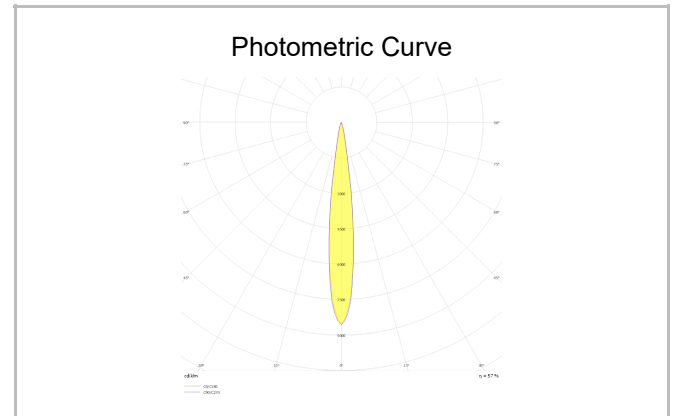

Headboard

Surface Mounted Floor Lamp and Lampshade Luminary

Luminaire Group	Floor Lamp and Lampshade
Mounting Type	Surface Mounted
Luminaire Color	RAL 9005 - RAL 9006 - RAL 9010
Housing	DKP Sheet
Optics	10° Lens
Light Source	LED
Electrical Protection Class	CLASS II
IP	20
IK	02
Operating Temperature	-20°C / +40°C
Luminous Flux	
Consumption Power	2 W
Luminaire Efficiency	80 lm/W
Color Rendering (CRI)	>80
Light Color Temperature (CCT)	2700K/3000K/4000K/6500K
Color Tolerance	< 3 SDCM
Driver Type	On/Off
Driver Brand	Tridonic
LED Brand	Samsung
Input Voltage / Frequency	220-240 V AC 50/60 Hz
Power Factor	>0.9
Surge	1kV
THD (AKIM)	>%20
LED life	>70.000 hours
Option	On-Off / Dali / 1-10V

SKU	Product Code	Power (W)	Luminous Flux (LM)	CRI	CCT (K)	Optics	Dimensions (mm)
18000189	HDB 015 017 001D 8027 10 10 LN 20 00	2		>80	4000	10° Lens	Ø50x150x170