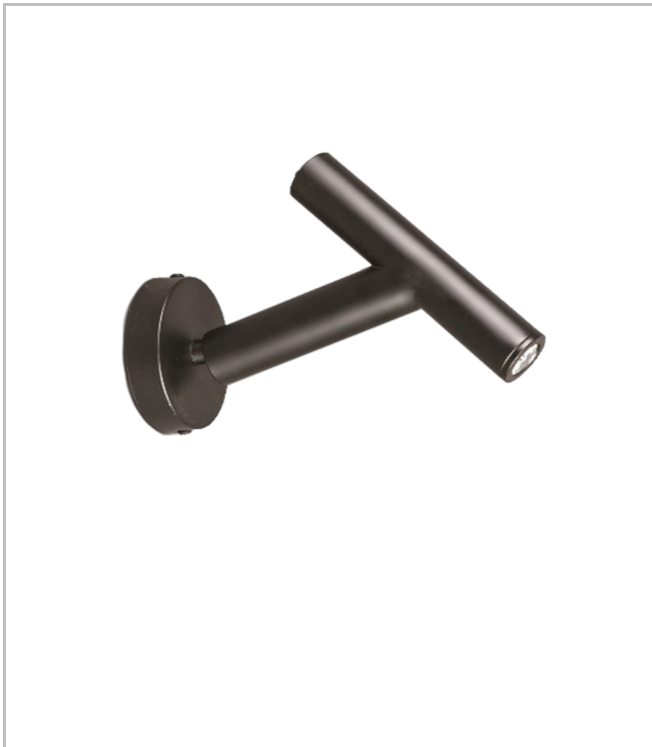

Headboard

Surface Mounted Floor Lamp and Lampshade Luminary

Luminaire Group	Floor Lamp and Lampshade
Mounting Type	Surface Mounted
Luminaire Color	RAL 9005 - RAL 9006 - RAL 9010
Housing	DKP Sheet
Optics	10° Lens
Light Source	LED
Electrical Protection Class	CLASS II
IP	20
IK	02
Operating Temperature	-20°C / +40°C
Luminous Flux	
Consumption Power	2 W
Luminaire Efficiency	80 lm/W
Color Rendering (CRI)	>80
Light Color Temperature (CCT)	2700K/3000K/4000K/6500K
Color Tolerance	< 3 SDCM
Driver Type	On/Off
Driver Brand	Tridonic
LED Brand	Samsung
Input Voltage / Frequency	220-240 V AC 50/60 Hz
Power Factor	>0.9
Surge	1kV
THD (AKIM)	>%20
LED life	>70.000 hours
Option	On-Off / Dali / 1-10V

SKU	Product Code	Power (W)	Luminous Flux (LM)	CRI	CCT (K)	Optics	Dimensions (mm)
18000189	HDB 015 017 001D 8027 10 10 LN 20 00	2		>80	4000	10° Lens	Ø50x150x170