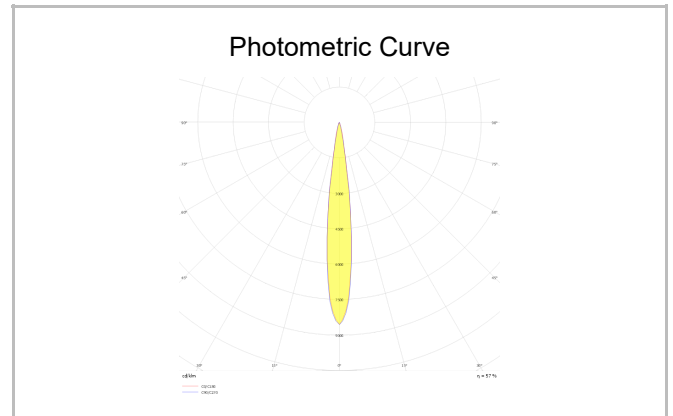

Headboard

Surface Mounted Floor Lamp and Lampshade Luminary

Luminaire Group	Floor Lamp and Lampshade
Mounting Type	Surface Mounted
Luminaire Color	RAL 9005 - RAL 9006 - RAL 9010
Housing	DKP Sheet
Optics	10° Lens
Light Source	LED
Electrical Protection Class	CLASS II
IP	20
IK	02
Operating Temperature	-20°C / +40°C
Luminous Flux	
Consumption Power	2 W
Luminaire Efficiency	80 lm/W
Color Rendering (CRI)	>80
Light Color Temperature (CCT)	2700K/3000K/4000K/6500K
Color Tolerance	< 3 SDCM
Driver Type	On/Off
Driver Brand	Tridonic
LED Brand	Samsung
Input Voltage / Frequency	220-240 V AC 50/60 Hz
Power Factor	>0.9
Surge	1kV
THD (AKIM)	>%20
LED life	>70.000 hours
Option	On-Off / Dali / 1-10V

SKU	Product Code	Power (W)	Luminous Flux (LM)	CRI	CCT (K)	Optics	Dimensions (mm)
18000189□	HDB 015 017 001D 8027 10 10 LN 20 00	2		>80	4000	10° Lens	Ø50x150x170