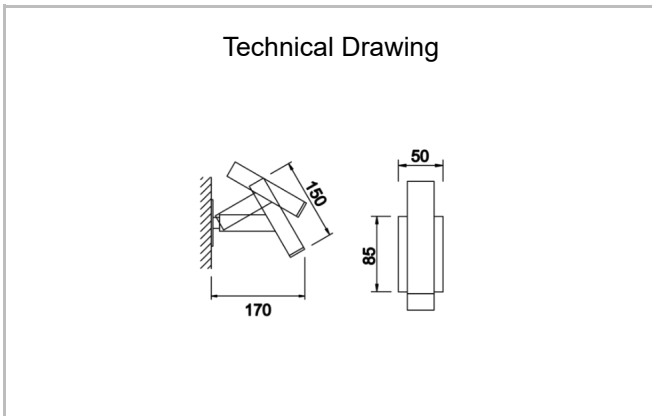

Headboard

Surface Mounted Floor Lamp and Lampshade Luminary

Luminaire Group	Floor Lamp and Lampshade
Mounting Type	Surface Mounted
Luminaire Color	RAL 9005 - RAL 9006 - RAL 9010
Housing	DKP Sheet
Optics	10° Lens
Light Source	LED
Electrical Protection Class	CLASS II
IP	20
IK	02
Operating Temperature	-20°C / +40°C
Luminous Flux	
Consumption Power	2 W
Luminaire Efficiency	80 lm/W
Color Rendering (CRI)	>80
Light Color Temperature (CCT)	2700K/3000K/4000K/6500K
Color Tolerance	< 3 SDCM
Driver Type	On/Off
Driver Brand	Tridonic
LED Brand	Samsung
Input Voltage / Frequency	220-240 V AC 50/60 Hz
Power Factor	>0.9
Surge	1kV
THD (AKIM)	>%20
LED life	>70.000 hours
Option	On-Off / Dali / 1-10V

SKU	Product Code	Power (W)	Luminous Flux (LM)	CRI	CCT (K)	Optics	Dimensions (mm)
18000189	HDB 015 017 001D 8027 10 10 LN 20 00	2		>80	4000	10° Lens	Ø50x150x170