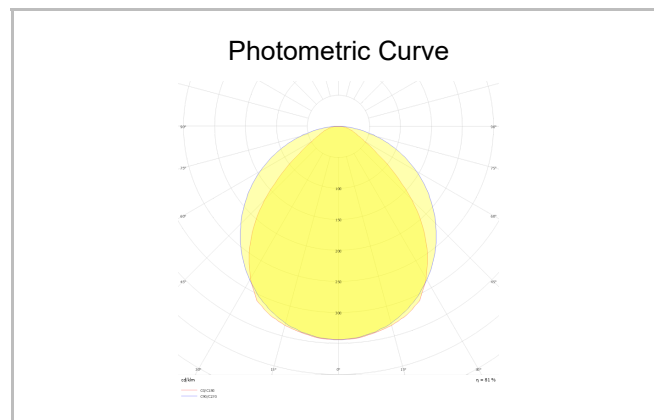

Hook

Recessed Luminary

| | |
|--------------------------------------|--|
| Luminaire Group | Recessed |
| Mounting Type | Recessed |
| Luminaire Color | RAL 9005 - RAL 9006 - RAL 9010 |
| Housing | DKP Sheet |
| Optics | Opal Diffuser |
| Light Source | LED |
| Electrical Protection Class | CLASS II |
| IP | 20 |
| IK | 02 |
| Operating Temperature | -20°C / +40°C |
| Luminous Flux | |
| Consumption Power | |
| Luminaire Efficiency | 110 lm/W |
| Color Rendering (CRI) | >80 |
| Light Color Temperature (CCT) | 2700K/3000K/4000K/6500K |
| Color Tolerance | < 3 SDCM |
| Driver Type | On/Off |
| Driver Brand | Tridonic |
| LED Brand | Samsung |
| Input Voltage / Frequency | 220-240 V AC 50/60 Hz |
| Power Factor | >0.9 |
| Surge | 1kV |
| THD (AKIM) | >%20 |
| LED life | >70.000 hours |
| Option | On-Off / Dali / 1-10V / With Emergency Kit |

| SKU | Product Code | Power (W) | Luminous Flux (LM) | CRI | CCT (K) | Optics | Dimensions (mm) |
|-----|--------------|-----------|--------------------|-----|---------|--------|-----------------|
|-----|--------------|-----------|--------------------|-----|---------|--------|-----------------|