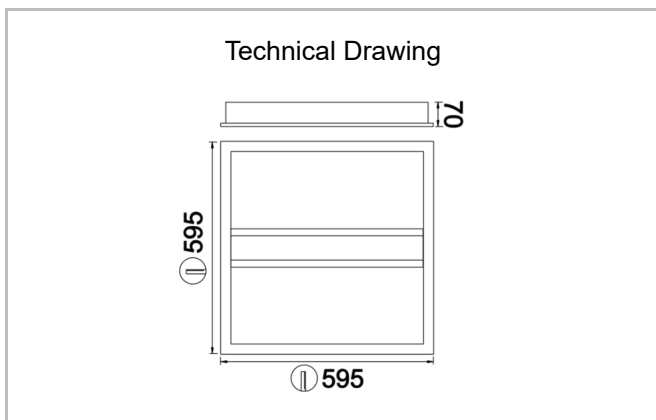

Hook

Recessed Luminary

| | |
|--------------------------------------|--|
| Luminaire Group | Recessed |
| Mounting Type | Recessed |
| Luminaire Color | RAL 9005 - RAL 9006 - RAL 9010 |
| Housing | DKP Sheet |
| Optics | Opal Diffuser |
| Light Source | LED |
| Electrical Protection Class | CLASS II |
| IP | 20 |
| IK | 02 |
| Operating Temperature | -20°C / +40°C |
| Luminous Flux | |
| Consumption Power | |
| Luminaire Efficiency | 110 lm/W |
| Color Rendering (CRI) | >80 |
| Light Color Temperature (CCT) | 2700K/3000K/4000K/6500K |
| Color Tolerance | < 3 SDCM |
| Driver Type | On/Off |
| Driver Brand | Tridonic |
| LED Brand | Samsung |
| Input Voltage / Frequency | 220-240 V AC 50/60 Hz |
| Power Factor | >0.9 |
| Surge | 1kV |
| THD (AKIM) | >%20 |
| LED life | >70.000 hours |
| Option | On-Off / Dali / 1-10V / With Emergency Kit |

| SKU | Product Code | Power (W) | Luminous Flux (LM) | CRI | CCT (K) | Optics | Dimensions (mm) |
|-----|--------------|-----------|--------------------|-----|---------|--------|-----------------|
|-----|--------------|-----------|--------------------|-----|---------|--------|-----------------|