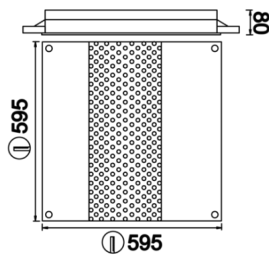

Hygie Direkt Endirekt

Recessed Luminary

Luminaire Group	Recessed
Mounting Type	Recessed
Luminaire Color	RAL 9005 - RAL 9006 - RAL 9010
Housing	DKP Sheet
Optics	Opal Diffuser
Light Source	LED
Electrical Protection Class	CLASS II
IP	65
IK	02
Operating Temperature	-20°C / +40°C
Luminous Flux	2945 lm
Consumption Power	35 W
Luminaire Efficiency	85 lm/W
Color Rendering (CRI)	>80
Light Color Temperature (CCT)	2700K/3000K/4000K/6500K
Color Tolerance	< 3 SDCM
Driver Type	On/Off
Driver Brand	Tridonic
LED Brand	Samsung
Input Voltage / Frequency	220-240 V AC 50/60 Hz
Power Factor	>0.9
Surge	1kV
THD (AKIM)	>%20
LED life	>70.000 hours
Option	On-Off / Dali / 1-10V / With Emergency Kit

Technical Drawing

Photometric Curve

SKU	Product Code	Power (W)	Luminous Flux (LM)	CRI	CCT (K)	Optics	Dimensions (mm)
	HGE 060 060 035A 8040 10 99 OP 40 00 DR EN	35	2945	>80	4000	120° Opal Diffuser	595x595x80