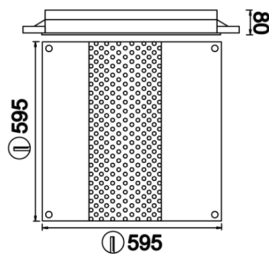

# Hygie Direkt Endirekt

Recessed Luminary

<b>Luminaire Group</b>	Recessed
<b>Mounting Type</b>	Recessed
<b>Luminaire Color</b>	RAL 9005 - RAL 9006 - RAL 9010
<b>Housing</b>	DKP Sheet
<b>Optics</b>	Opal Diffuser
<b>Light Source</b>	LED
<b>Electrical Protection Class</b>	CLASS II
<b>IP</b>	65
<b>IK</b>	02
<b>Operating Temperature</b>	-20°C / +40°C
<b>Luminous Flux</b>	2945 lm
<b>Consumption Power</b>	35 W
<b>Luminaire Efficiency</b>	85 lm/W
<b>Color Rendering (CRI)</b>	>80
<b>Light Color Temperature (CCT)</b>	2700K/3000K/4000K/6500K
<b>Color Tolerance</b>	< 3 SDCM
<b>Driver Type</b>	On/Off
<b>Driver Brand</b>	Tridonic
<b>LED Brand</b>	Samsung
<b>Input Voltage / Frequency</b>	220-240 V AC 50/60 Hz
<b>Power Factor</b>	>0.9
<b>Surge</b>	1kV
<b>THD (AKIM)</b>	>%20
<b>LED life</b>	>70.000 hours
<b>Option</b>	On-Off / Dali / 1-10V / With Emergency Kit

Technical Drawing

Photometric Curve

SKU	Product Code	Power (W)	Luminous Flux (LM)	CRI	CCT (K)	Optics	Dimensions (mm)
	HGE 060 060 035A 8040 10 99 OP 40 00 DR EN	35	2945	>80	4000	120° Opal Diffuser	595x595x80