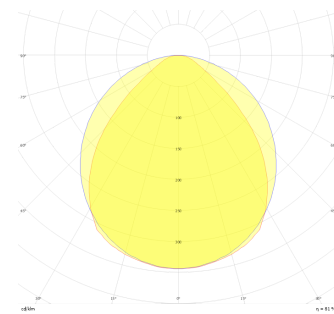

# Hygie Direkt Endirekt

Recessed Luminary

<b>Luminaire Group</b>	Recessed
<b>Mounting Type</b>	Recessed
<b>Luminaire Color</b>	RAL 9005 - RAL 9006 - RAL 9010
<b>Housing</b>	DKP Sheet
<b>Optics</b>	Opal Diffuser
<b>Light Source</b>	LED
<b>Electrical Protection Class</b>	CLASS II
<b>IP</b>	65
<b>IK</b>	02
<b>Operating Temperature</b>	-20°C / +40°C
<b>Luminous Flux</b>	2945 lm
<b>Consumption Power</b>	35 W
<b>Luminaire Efficiency</b>	85 lm/W
<b>Color Rendering (CRI)</b>	>80
<b>Light Color Temperature (CCT)</b>	2700K/3000K/4000K/6500K
<b>Color Tolerance</b>	< 3 SDCM
<b>Driver Type</b>	On/Off
<b>Driver Brand</b>	Tridonic
<b>LED Brand</b>	Samsung
<b>Input Voltage / Frequency</b>	220-240 V AC 50/60 Hz
<b>Power Factor</b>	>0.9
<b>Surge</b>	1kV
<b>THD (AKIM)</b>	>%20
<b>LED life</b>	>70.000 hours
<b>Option</b>	On-Off / Dali / 1-10V / With Emergency Kit

Technical Drawing

Photometric Curve

SKU	Product Code	Power (W)	Luminous Flux (LM)	CRI	CCT (K)	Optics	Dimensions (mm)
	HGE 060 060 035A 8040 10 99 OP 40 00 DR EN	35	2945	>80	4000	120° Opal Diffuser	595x595x80