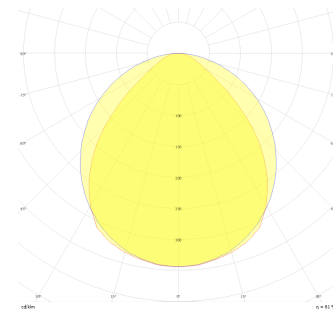

Hygie Direkt Endirekt

Recessed Luminary

Luminaire Group	Recessed
Mounting Type	Recessed
Luminaire Color	RAL 9005 - RAL 9006 - RAL 9010
Housing	DKP Sheet
Optics	Opal Diffuser
Light Source	LED
Electrical Protection Class	CLASS II
IP	65
IK	02
Operating Temperature	-20°C / +40°C
Luminous Flux	2945 lm
Consumption Power	35 W
Luminaire Efficiency	85 lm/W
Color Rendering (CRI)	>80
Light Color Temperature (CCT)	2700K/3000K/4000K/6500K
Color Tolerance	< 3 SDCM
Driver Type	On/Off
Driver Brand	Tridonic
LED Brand	Samsung
Input Voltage / Frequency	220-240 V AC 50/60 Hz
Power Factor	>0.9
Surge	1kV
THD (AKIM)	>%20
LED life	>70.000 hours
Option	On-Off / Dali / 1-10V / With Emergency Kit

Technical Drawing

Photometric Curve

SKU	Product Code	Power (W)	Luminous Flux (LM)	CRI	CCT (K)	Optics	Dimensions (mm)
	HGE 060 060 035A 8040 10 99 OP 40 00 DR EN	35	2945	>80	4000	120° Opal Diffuser	595x595x80