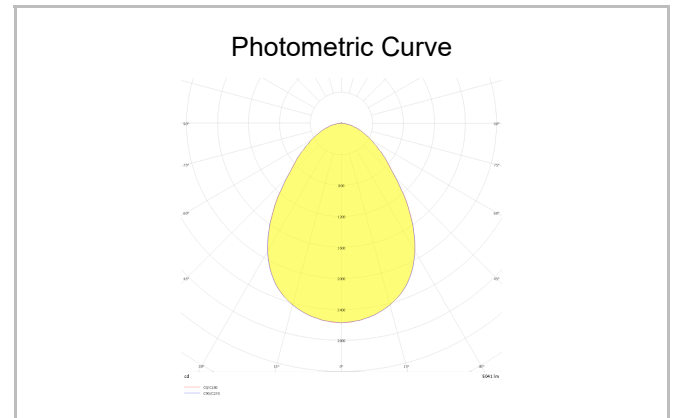

Surface Mounted Wall Mount Luminary

Luminaire Group	Wall Mount
Mounting Type	Surface Mounted
Luminaire Color	Chromium
Housing	DKP Sheet
Optics	Opal Diffuser
Light Source	LED
Electrical Protection Class	CLASS II
IP	20
Operating Temperature	-20°C / +40°C
Luminous Flux	1120 lm
Consumption Power	14 W
Luminaire Efficiency	80 lm/W
Color Rendering (CRI)	>80
Light Color Temperature (CCT)	2700K/3000K/4000K/6500K
Color Tolerance	< 3 SDCM
Driver Type	On/Off
Driver Brand	Tridonic
LED Brand	Samsung
Input Voltage / Frequency	220-240 V AC 50/60 Hz
Power Factor	>0.9
Surge	1kV
THD (AKIM)	>%20
LED life	>70.000 hours
Option	On-Off / Dali / 1-10V / With Emergency Kit

SKU	Product Code	Power (W)	Luminous Flux (LM)	CRI	CCT (K)	Optics	Dimensions (mm)
18000232□	OLY 013 043 014D 8030 10 99 OP 20 00	14	1120	>80	4000	120° Diffuser	430x130