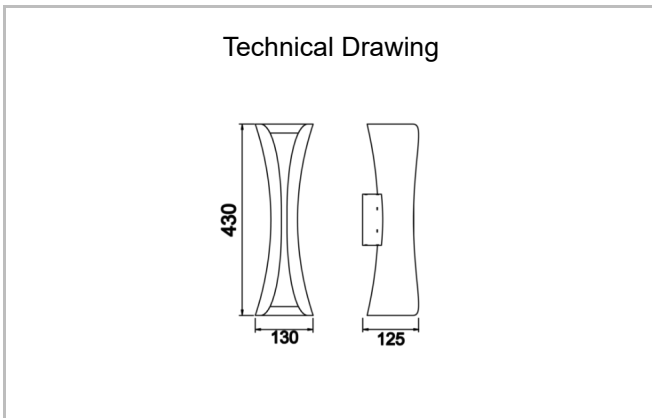

Surface Mounted Wall Mount Luminary

Luminaire Group	Wall Mount
Mounting Type	Surface Mounted
Luminaire Color	Chromium
Housing	DKP Sheet
Optics	Opal Diffuser
Light Source	LED
Electrical Protection Class	CLASS II
IP	20
Operating Temperature	-20°C / +40°C
Luminous Flux	1120 lm
Consumption Power	14 W
Luminaire Efficiency	80 lm/W
Color Rendering (CRI)	>80
Light Color Temperature (CCT)	2700K/3000K/4000K/6500K
Color Tolerance	< 3 SDCM
Driver Type	On/Off
Driver Brand	Tridonic
LED Brand	Samsung
Input Voltage / Frequency	220-240 V AC 50/60 Hz
Power Factor	>0.9
Surge	1kV
THD (AKIM)	>%20
LED life	>70.000 hours
Option	On-Off / Dali / 1-10V / With Emergency Kit

SKU	Product Code	Power (W)	Luminous Flux (LM)	CRI	CCT (K)	Optics	Dimensions (mm)
18000232□	OLY 013 043 014D 8030 10 99 OP 20 00	14	1120	>80	4000	120° Diffuser	430x130