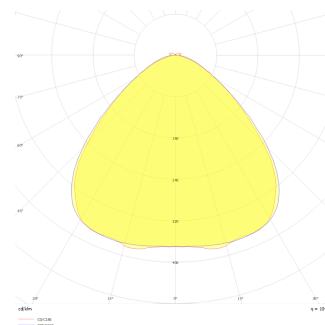

## Surface Mounted Wall Mount Luminary

<b>Luminaire Group</b>	Wall Mount
<b>Mounting Type</b>	Surface Mounted
<b>Luminaire Color</b>	RAL 9006 - RAL 9005 - RAL 9010
<b>Housing</b>	DKP Sheet
<b>Optics</b>	Opal Diffuser
<b>Light Source</b>	LED
<b>Electrical Protection Class</b>	CLASS II
<b>IP</b>	40
<b>Operating Temperature</b>	-20°C / +40°C
<b>Luminous Flux</b>	
<b>Consumption Power</b>	
<b>Luminaire Efficiency</b>	70 lm/W
<b>Color Rendering (CRI)</b>	>80
<b>Light Color Temperature (CCT)</b>	2700K/3000K/4000K/6500K
<b>Color Tolerance</b>	< 3 SDCM
<b>Driver Type</b>	On/Off
<b>Driver Brand</b>	Tridonic
<b>LED Brand</b>	Samsung
<b>Input Voltage / Frequency</b>	220-240 V AC 50/60 Hz
<b>Power Factor</b>	>0.9
<b>Surge</b>	1kV
<b>THD (AKIM)</b>	>%20
<b>LED life</b>	>70.000 hours
<b>Option</b>	On-Off / Dali / 1-10V / With Emergency Kit

Technical Drawing

Photometric Curve

SKU	Product Code	Power (W)	Luminous Flux (LM)	CRI	CCT (K)	Optics	Dimensions (mm)
-----	--------------	-----------	--------------------	-----	---------	--------	-----------------