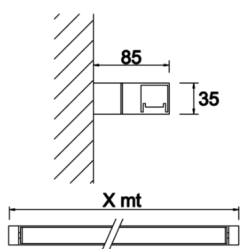

## Surface Mounted Wall Mount Luminary

<b>Luminaire Group</b>	Wall Mount
<b>Mounting Type</b>	Surface Mounted
<b>Luminaire Color</b>	RAL 9006 - RAL 9005 - RAL 9010
<b>Housing</b>	DKP Sheet
<b>Optics</b>	Opal Diffuser
<b>Light Source</b>	LED
<b>Electrical Protection Class</b>	CLASS II
<b>IP</b>	40
<b>Operating Temperature</b>	-20°C / +40°C
<b>Luminous Flux</b>	
<b>Consumption Power</b>	
<b>Luminaire Efficiency</b>	70 lm/W
<b>Color Rendering (CRI)</b>	>80
<b>Light Color Temperature (CCT)</b>	2700K/3000K/4000K/6500K
<b>Color Tolerance</b>	< 3 SDCM
<b>Driver Type</b>	On/Off
<b>Driver Brand</b>	Tridonic
<b>LED Brand</b>	Samsung
<b>Input Voltage / Frequency</b>	220-240 V AC 50/60 Hz
<b>Power Factor</b>	>0.9
<b>Surge</b>	1kV
<b>THD (AKIM)</b>	>%20
<b>LED life</b>	>70.000 hours
<b>Option</b>	On-Off / Dali / 1-10V / With Emergency Kit

Technical Drawing

Photometric Curve

SKU	Product Code	Power (W)	Luminous Flux (LM)	CRI	CCT (K)	Optics	Dimensions (mm)
-----	--------------	-----------	--------------------	-----	---------	--------	-----------------