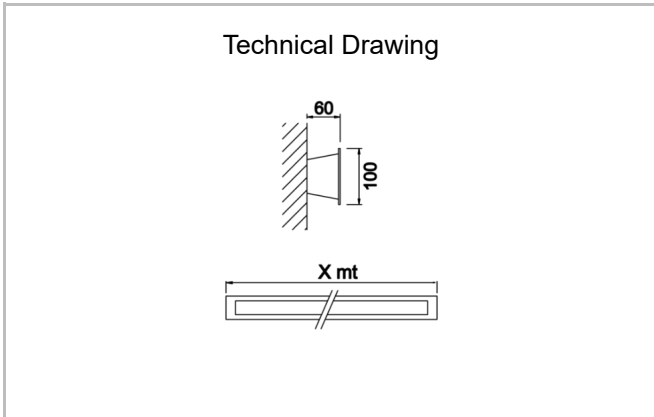

Surface Mounted Wall Mount Luminary

<b>Luminaire Group</b>	Wall Mount
<b>Mounting Type</b>	Surface Mounted
<b>Luminaire Color</b>	RAL 9006 - RAL 9005 - RAL 9010
<b>Housing</b>	DKP Sheet
<b>Optics</b>	Opal Diffuser
<b>Light Source</b>	LED
<b>Electrical Protection Class</b>	CLASS II
<b>IP</b>	20
<b>Operating Temperature</b>	-20°C / +40°C
<b>Luminous Flux</b>	1400 lm
<b>Consumption Power</b>	20 W
<b>Luminaire Efficiency</b>	70 lm/W
<b>Color Rendering (CRI)</b>	>80
<b>Light Color Temperature (CCT)</b>	2700K/3000K/4000K/6500K
<b>Color Tolerance</b>	< 3 SDCM
<b>Driver Type</b>	On/Off
<b>Driver Brand</b>	Tridonic
<b>LED Brand</b>	Samsung
<b>Input Voltage / Frequency</b>	220-240 V AC 50/60 Hz
<b>Power Factor</b>	>0.9
<b>Surge</b>	1kV
<b>THD (AKIM)</b>	>%20
<b>LED life</b>	>70.000 hours
<b>Option</b>	On-Off / Dali / 1-10V / With Emergency Kit

SKU	Product Code	Power (W)	Luminous Flux (LM)	CRI	CCT (K)	Optics	Dimensions (mm)
18000218 □	FIX 010 060 020D 8040 10 99 OP 20 00	20	1400	>80	4000	120° Diffuser	600x100x60