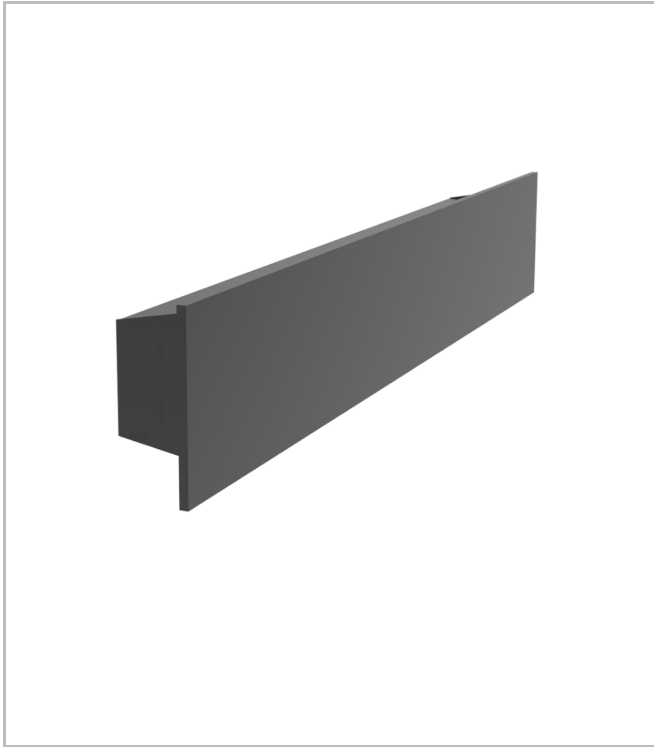

Surface Mounted Wall Mount Luminary

<b>Luminaire Group</b>	Wall Mount
<b>Mounting Type</b>	Surface Mounted
<b>Luminaire Color</b>	RAL 9006 - RAL 9005 - RAL 9010
<b>Housing</b>	DKP Sheet
<b>Optics</b>	Opal Diffuser
<b>Light Source</b>	LED
<b>Electrical Protection Class</b>	CLASS II
<b>IP</b>	20
<b>Operating Temperature</b>	-20°C / +40°C
<b>Luminous Flux</b>	1400 lm
<b>Consumption Power</b>	20 W
<b>Luminaire Efficiency</b>	70 lm/W
<b>Color Rendering (CRI)</b>	>80
<b>Light Color Temperature (CCT)</b>	2700K/3000K/4000K/6500K
<b>Color Tolerance</b>	< 3 SDCM
<b>Driver Type</b>	On/Off
<b>Driver Brand</b>	Tridonic
<b>LED Brand</b>	Samsung
<b>Input Voltage / Frequency</b>	220-240 V AC 50/60 Hz
<b>Power Factor</b>	>0.9
<b>Surge</b>	1kV
<b>THD (AKIM)</b>	>%20
<b>LED life</b>	>70.000 hours
<b>Option</b>	On-Off / Dali / 1-10V / With Emergency Kit

SKU	Product Code	Power (W)	Luminous Flux (LM)	CRI	CCT (K)	Optics	Dimensions (mm)
18000218 □	FIX 010 060 020D 8040 10 99 OP 20 00	20	1400	>80	4000	120° Diffuser	600x100x60