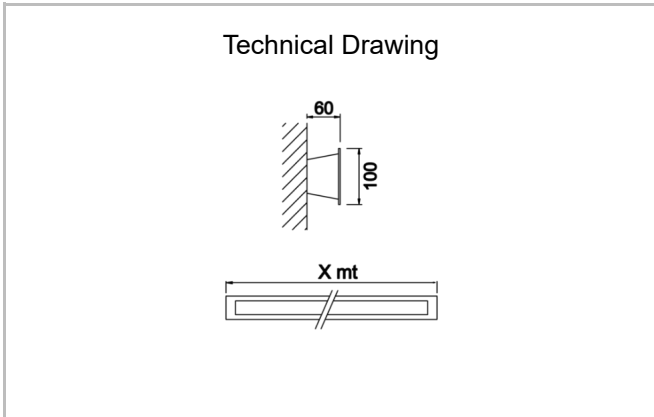

Surface Mounted Wall Mount Luminary

Luminaire Group	Wall Mount
Mounting Type	Surface Mounted
Luminary Color	RAL 9006 - RAL 9005 - RAL 9010
Housing	DKP Sheet
Optics	Opal Diffuser
Light Source	LED
Electrical Protection Class	CLASS II
IP	20
Operating Temperature	-20°C / +40°C
Luminous Flux	1400 lm
Consumption Power	20 W
Luminaire Efficiency	70 lm/W
Color Rendering (CRI)	>80
Light Color Temperature (CCT)	2700K/3000K/4000K/6500K
Color Tolerance	< 3 SDCM
Driver Type	On/Off
Driver Brand	Tridonic
LED Brand	Samsung
Input Voltage / Frequency	220-240 V AC 50/60 Hz
Power Factor	>0.9
Surge	1kV
THD (AKIM)	>%20
LED life	>70.000 hours
Option	On-Off / Dali / 1-10V / With Emergency Kit

SKU	Product Code	Power (W)	Luminous Flux (LM)	CRI	CCT (K)	Optics	Dimensions (mm)
18000218	FIX 010 060 020D 8040 10 99 OP 20 00	20	1400	>80	4000	120° Diffuser	600x100x60