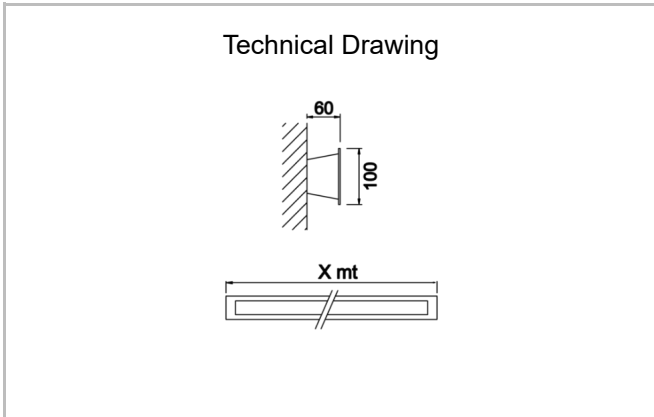

Surface Mounted Wall Mount Luminary

Luminaire Group	Wall Mount
Mounting Type	Surface Mounted
Luminaire Color	RAL 9006 - RAL 9005 - RAL 9010
Housing	DKP Sheet
Optics	Opal Diffuser
Light Source	LED
Electrical Protection Class	CLASS II
IP	20
Operating Temperature	-20°C / +40°C
Luminous Flux	1400 lm
Consumption Power	20 W
Luminaire Efficiency	70 lm/W
Color Rendering (CRI)	>80
Light Color Temperature (CCT)	2700K/3000K/4000K/6500K
Color Tolerance	< 3 SDCM
Driver Type	On/Off
Driver Brand	Tridonic
LED Brand	Samsung
Input Voltage / Frequency	220-240 V AC 50/60 Hz
Power Factor	>0.9
Surge	1kV
THD (AKIM)	>%20
LED life	>70.000 hours
Option	On-Off / Dali / 1-10V / With Emergency Kit

SKU	Product Code	Power (W)	Luminous Flux (LM)	CRI	CCT (K)	Optics	Dimensions (mm)
18000218	FIX 010 060 020D 8040 10 99 OP 20 00	20	1400	>80	4000	120° Diffuser	600x100x60