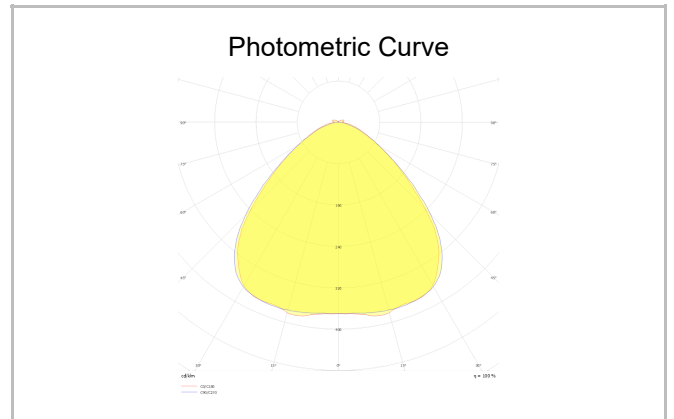

Surface Mounted Wall Mount Luminary

<b>Luminaire Group</b>	Wall Mount
<b>Mounting Type</b>	Surface Mounted
<b>Luminaire Color</b>	RAL 9006 - RAL 9005 - RAL 9010
<b>Housing</b>	DKP Sheet
<b>Optics</b>	Opal Diffuser
<b>Light Source</b>	LED
<b>Electrical Protection Class</b>	CLASS II
<b>IP</b>	20
<b>Operating Temperature</b>	-20°C / +40°C
<b>Luminous Flux</b>	1400 lm
<b>Consumption Power</b>	20 W
<b>Luminaire Efficiency</b>	70 lm/W
<b>Color Rendering (CRI)</b>	>80
<b>Light Color Temperature (CCT)</b>	2700K/3000K/4000K/6500K
<b>Color Tolerance</b>	< 3 SDCM
<b>Driver Type</b>	On/Off
<b>Driver Brand</b>	Tridonic
<b>LED Brand</b>	Samsung
<b>Input Voltage / Frequency</b>	220-240 V AC 50/60 Hz
<b>Power Factor</b>	>0.9
<b>Surge</b>	1kV
<b>THD (AKIM)</b>	>%20
<b>LED life</b>	>70.000 hours
<b>Option</b>	On-Off / Dali / 1-10V / With Emergency Kit

SKU	Product Code	Power (W)	Luminous Flux (LM)	CRI	CCT (K)	Optics	Dimensions (mm)
18000218 □	FIX 010 060 020D 8040 10 99 OP 20 00	20	1400	>80	4000	120° Diffuser	600x100x60