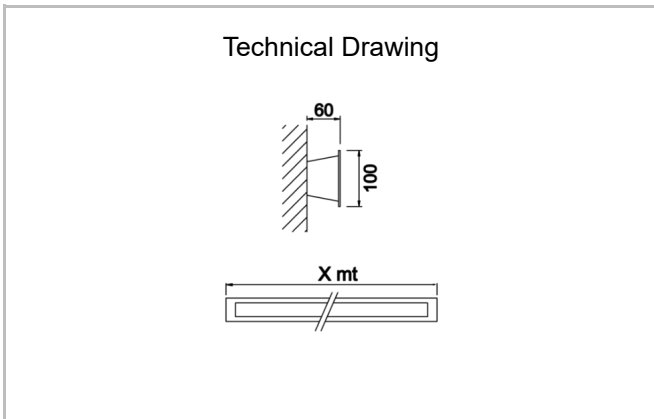

Surface Mounted Wall Mount Luminary

<b>Luminaire Group</b>	Wall Mount
<b>Mounting Type</b>	Surface Mounted
<b>Luminaire Color</b>	RAL 9006 - RAL 9005 - RAL 9010
<b>Housing</b>	DKP Sheet
<b>Optics</b>	Opal Diffuser
<b>Light Source</b>	LED
<b>Electrical Protection Class</b>	CLASS II
<b>IP</b>	20
<b>Operating Temperature</b>	-20°C / +40°C
<b>Luminous Flux</b>	1400 lm
<b>Consumption Power</b>	20 W
<b>Luminaire Efficiency</b>	70 lm/W
<b>Color Rendering (CRI)</b>	>80
<b>Light Color Temperature (CCT)</b>	2700K/3000K/4000K/6500K
<b>Color Tolerance</b>	< 3 SDCM
<b>Driver Type</b>	On/Off
<b>Driver Brand</b>	Tridonic
<b>LED Brand</b>	Samsung
<b>Input Voltage / Frequency</b>	220-240 V AC 50/60 Hz
<b>Power Factor</b>	>0.9
<b>Surge</b>	1kV
<b>THD (AKIM)</b>	>%20
<b>LED life</b>	>70.000 hours
<b>Option</b>	On-Off / Dali / 1-10V / With Emergency Kit

SKU	Product Code	Power (W)	Luminous Flux (LM)	CRI	CCT (K)	Optics	Dimensions (mm)
18000218 □	FIX 010 060 020D 8040 10 99 OP 20 00	20	1400	>80	4000	120° Diffuser	600x100x60