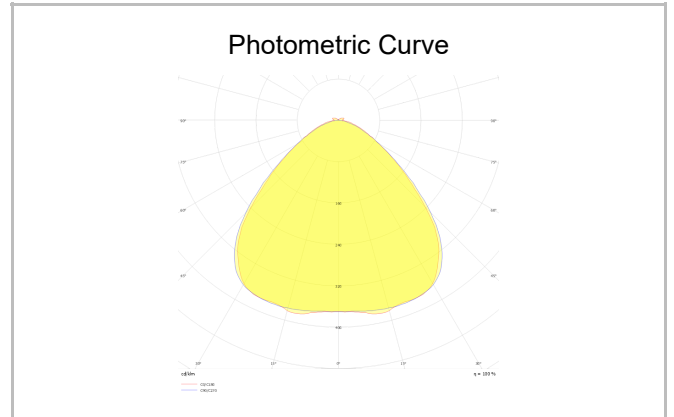

Surface Mounted Wall Mount Luminary

<b>Luminaire Group</b>	Wall Mount
<b>Mounting Type</b>	Surface Mounted
<b>Luminaire Color</b>	RAL 9006 - RAL 9005 - RAL 9010
<b>Housing</b>	DKP Sheet
<b>Optics</b>	Opal Diffuser
<b>Light Source</b>	LED
<b>Electrical Protection Class</b>	CLASS II
<b>IP</b>	20
<b>Operating Temperature</b>	-20°C / +40°C
<b>Luminous Flux</b>	1400 lm
<b>Consumption Power</b>	20 W
<b>Luminaire Efficiency</b>	70 lm/W
<b>Color Rendering (CRI)</b>	>80
<b>Light Color Temperature (CCT)</b>	2700K/3000K/4000K/6500K
<b>Color Tolerance</b>	< 3 SDCM
<b>Driver Type</b>	On/Off
<b>Driver Brand</b>	Tridonic
<b>LED Brand</b>	Samsung
<b>Input Voltage / Frequency</b>	220-240 V AC 50/60 Hz
<b>Power Factor</b>	>0.9
<b>Surge</b>	1kV
<b>THD (AKIM)</b>	>%20
<b>LED life</b>	>70.000 hours
<b>Option</b>	On-Off / Dali / 1-10V / With Emergency Kit

SKU	Product Code	Power (W)	Luminous Flux (LM)	CRI	CCT (K)	Optics	Dimensions (mm)
18000218 □	FIX 010 060 020D 8040 10 99 OP 20 00	20	1400	>80	4000	120° Diffuser	600x100x60