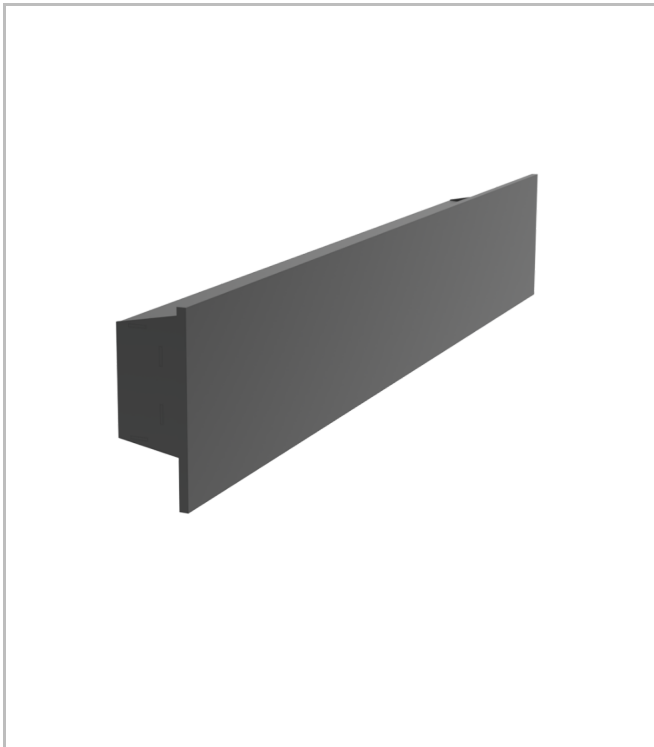

Surface Mounted Wall Mount Luminary

<b>Luminaire Group</b>	Wall Mount
<b>Mounting Type</b>	Surface Mounted
<b>Luminaire Color</b>	RAL 9006 - RAL 9005 - RAL 9010
<b>Housing</b>	DKP Sheet
<b>Optics</b>	Opal Diffuser
<b>Light Source</b>	LED
<b>Electrical Protection Class</b>	CLASS II
<b>IP</b>	20
<b>Operating Temperature</b>	-20°C / +40°C
<b>Luminous Flux</b>	1400 lm
<b>Consumption Power</b>	20 W
<b>Luminaire Efficiency</b>	70 lm/W
<b>Color Rendering (CRI)</b>	>80
<b>Light Color Temperature (CCT)</b>	2700K/3000K/4000K/6500K
<b>Color Tolerance</b>	< 3 SDCM
<b>Driver Type</b>	On/Off
<b>Driver Brand</b>	Tridonic
<b>LED Brand</b>	Samsung
<b>Input Voltage / Frequency</b>	220-240 V AC 50/60 Hz
<b>Power Factor</b>	>0.9
<b>Surge</b>	1kV
<b>THD (AKIM)</b>	>%20
<b>LED life</b>	>70.000 hours
<b>Option</b>	On-Off / Dali / 1-10V / With Emergency Kit

SKU	Product Code	Power (W)	Luminous Flux (LM)	CRI	CCT (K)	Optics	Dimensions (mm)
18000218 □	FIX 010 060 020D 8040 10 99 OP 20 00	20	1400	>80	4000	120° Diffuser	600x100x60