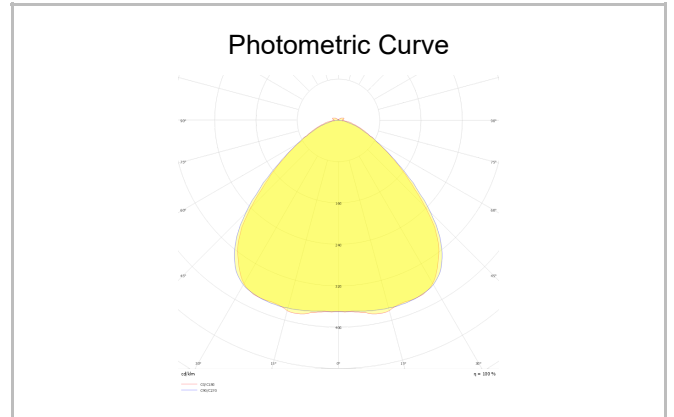

Surface Mounted Wall Mount Luminary

Luminaire Group	Wall Mount
Mounting Type	Surface Mounted
Luminary Color	RAL 9006 - RAL 9005 - RAL 9010
Housing	DKP Sheet
Optics	Opal Diffuser
Light Source	LED
Electrical Protection Class	CLASS II
IP	20
Operating Temperature	-20°C / +40°C
Luminous Flux	1400 lm
Consumption Power	20 W
Luminaire Efficiency	70 lm/W
Color Rendering (CRI)	>80
Light Color Temperature (CCT)	2700K/3000K/4000K/6500K
Color Tolerance	< 3 SDCM
Driver Type	On/Off
Driver Brand	Tridonic
LED Brand	Samsung
Input Voltage / Frequency	220-240 V AC 50/60 Hz
Power Factor	>0.9
Surge	1kV
THD (AKIM)	>%20
LED life	>70.000 hours
Option	On-Off / Dali / 1-10V / With Emergency Kit

SKU	Product Code	Power (W)	Luminous Flux (LM)	CRI	CCT (K)	Optics	Dimensions (mm)
18000218	FIX 010 060 020D 8040 10 99 OP 20 00	20	1400	>80	4000	120° Diffuser	600x100x60