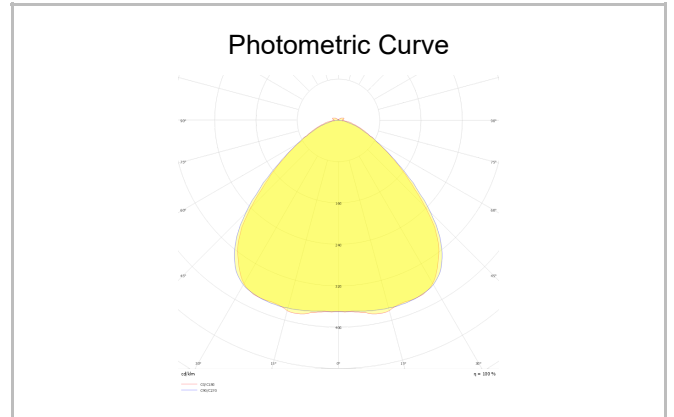

Surface Mounted Wall Mount Luminary

Luminaire Group	Wall Mount
Mounting Type	Surface Mounted
Luminaire Color	RAL 9006 - RAL 9005 - RAL 9010
Housing	DKP Sheet
Optics	Opal Diffuser
Light Source	LED
Electrical Protection Class	CLASS II
IP	20
Operating Temperature	-20°C / +40°C
Luminous Flux	1400 lm
Consumption Power	20 W
Luminaire Efficiency	70 lm/W
Color Rendering (CRI)	>80
Light Color Temperature (CCT)	2700K/3000K/4000K/6500K
Color Tolerance	< 3 SDCM
Driver Type	On/Off
Driver Brand	Tridonic
LED Brand	Samsung
Input Voltage / Frequency	220-240 V AC 50/60 Hz
Power Factor	>0.9
Surge	1kV
THD (AKIM)	>%20
LED life	>70.000 hours
Option	On-Off / Dali / 1-10V / With Emergency Kit

SKU	Product Code	Power (W)	Luminous Flux (LM)	CRI	CCT (K)	Optics	Dimensions (mm)
18000218	FIX 010 060 020D 8040 10 99 OP 20 00	20	1400	>80	4000	120° Diffuser	600x100x60