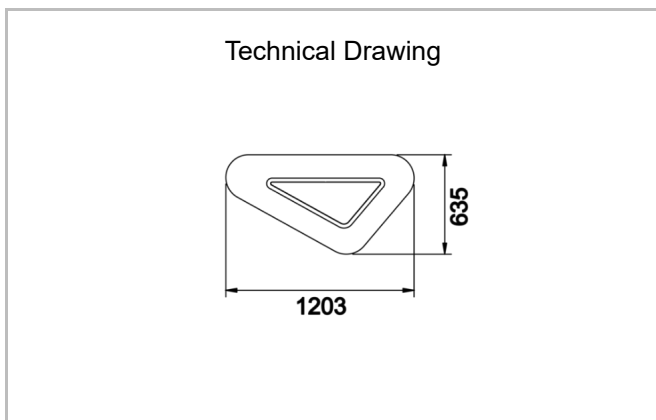

SKU	Product Code	Power (W)	Luminous Flux (LM)	CRI	CCT (K)	Optics	Dimensions (mm)
	BMG 120 063 021P 8040 10 99 OP 20 00	21	1365	>80	4000	120° Acrylic	1203x635