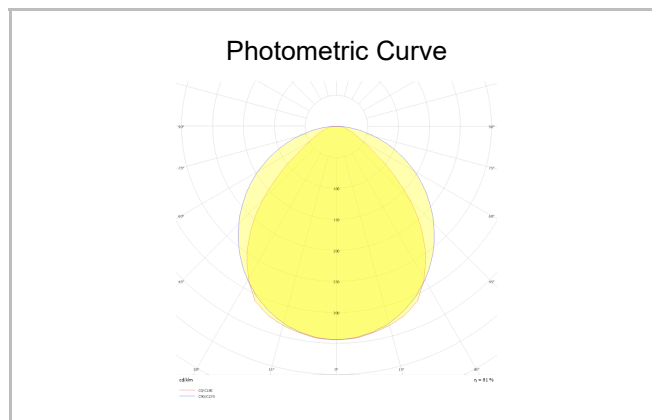

SKU	Product Code	Power (W)	Luminous Flux (LM)	CRI	CCT (K)	Optics	Dimensions (mm)
	BMG 120 063 021P 8040 10 99 OP 20 00	21	1365	>80	4000	120° Acrylic	1203x635