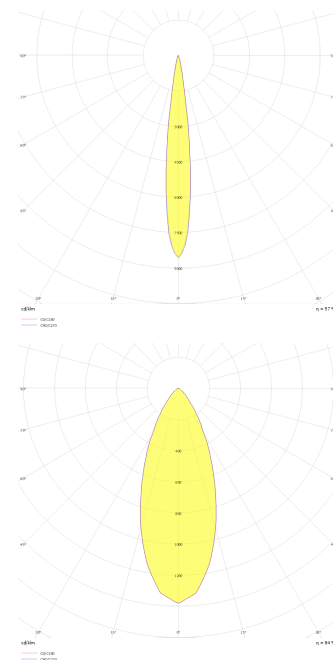

Luminaire Group	Downlight & Spot
Mounting Type	Recessed
Luminaire Color	RAL 9005 - RAL 9010 - RAL 9006
Housing	Aluminum Extrusion
Optics	Diffuser
Light Source	LED
Electrical Protection Class	CLASS II
IP	40
IK	02
Operating Temperature	-20°C / +40°C
Luminous Flux	80 lm
Consumption Power	1 W
Luminaire Efficiency	80 lm/W
Color Rendering (CRI)	>80
Light Color Temperature (CCT)	2700K/3000K/4000K/6500K
Color Tolerance	< 3 SDCM
Driver Type	On/Off
Driver Brand	Tridonic
LED Brand	Samsung
Input Voltage / Frequency	220-240 V AC 50/60 Hz
Power Factor	>0.9
Surge	1kV
THD (AKIM)	>%20
LED life	>70.000 hours
Option	On-Off / Dali / 1-10V / With Emergency Kit

Technical Drawing

Photometric Curve