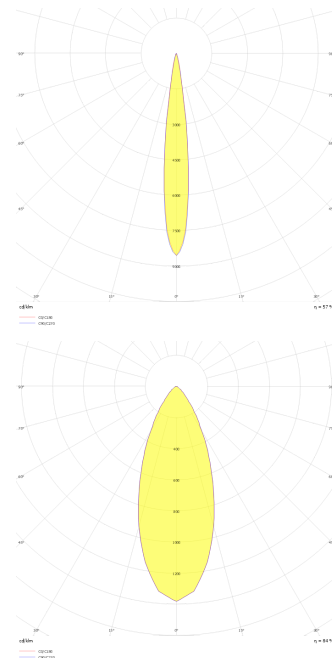

Stretto V

Recessed Downlight & Spot Luminary

Luminaire Group	Downlight & Spot
Mounting Type	Recessed
Luminaire Color	RAL 9005 - RAL 9010 - RAL 9006
Housing	Aluminum Extrusion
Optics	Diffuser
Light Source	LED
Electrical Protection Class	CLASS II
IP	40
IK	02
Operating Temperature	-20°C / +40°C
Luminous Flux	80 lm
Consumption Power	1 W
Luminaire Efficiency	80 lm/W
Color Rendering (CRI)	>80
Light Color Temperature (CCT)	2700K/3000K/4000K/6500K
Color Tolerance	< 3 SDCM
Driver Type	On/Off
Driver Brand	Tridonic
LED Brand	Samsung
Input Voltage / Frequency	220-240 V AC 50/60 Hz
Power Factor	>0.9
Surge	1kV
THD (AKIM)	>%20
LED life	>70.000 hours
Option	On-Off / Dali / 1-10V / With Emergency Kit

Technical Drawing

Photometric Curve

Stretto V

Recessed Downlight & Spot Luminary

SKU	Product Code	Power (W)	Luminous Flux (LM)	CRI	CCT (K)	Optics	Dimensions (mm)
	STT 004 003 001A 8040 10 15 LN 40 00 V	1	80	>80	4000	15° Lens	Ø42x12
	STT 004 003 001A 8040 10 40 LN 40 00 V	1	80	>80	4000	40° Lens	Ø42x12