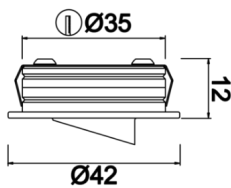

Stretto V

Recessed Downlight & Spot Luminary

Luminaire Group	Downlight & Spot
Mounting Type	Recessed
Luminaire Color	RAL 9005 - RAL 9010 - RAL 9006
Housing	Aluminum Extrusion
Optics	Diffuser
Light Source	LED
Electrical Protection Class	CLASS II
IP	40
IK	02
Operating Temperature	-20°C / +40°C
Luminous Flux	80 lm
Consumption Power	1 W
Luminaire Efficiency	80 lm/W
Color Rendering (CRI)	>80
Light Color Temperature (CCT)	2700K/3000K/4000K/6500K
Color Tolerance	< 3 SDCM
Driver Type	On/Off
Driver Brand	Tridonic
LED Brand	Samsung
Input Voltage / Frequency	220-240 V AC 50/60 Hz
Power Factor	>0.9
Surge	1kV
THD (AKIM)	>%20
LED life	>70.000 hours
Option	On-Off / Dali / 1-10V / With Emergency Kit

Technical Drawing

Photometric Curve

Stretto V

Recessed Downlight & Spot Luminary

SKU	Product Code	Power (W)	Luminous Flux (LM)	CRI	CCT (K)	Optics	Dimensions (mm)
	STT 004 003 001A 8040 10 15 LN 40 00 V	1	80	>80	4000	15° Lens	Ø42x12
	STT 004 003 001A 8040 10 40 LN 40 00 V	1	80	>80	4000	40° Lens	Ø42x12