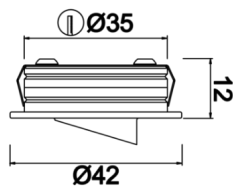

Luminaire Group	Downlight & Spot
Mounting Type	Recessed
Luminaire Color	RAL 9005 - RAL 9010 - RAL 9006
Housing	Aluminum Extrusion
Optics	Diffuser
Light Source	LED
Electrical Protection Class	CLASS II
IP	40
IK	02
Operating Temperature	-20°C / +40°C
Luminous Flux	80 lm
Consumption Power	1 W
Luminaire Efficiency	80 lm/W
Color Rendering (CRI)	>80
Light Color Temperature (CCT)	2700K/3000K/4000K/6500K
Color Tolerance	< 3 SDCM
Driver Type	On/Off
Driver Brand	Tridonic
LED Brand	Samsung
Input Voltage / Frequency	220-240 V AC 50/60 Hz
Power Factor	>0.9
Surge	1kV
THD (AKIM)	>%20
LED life	>70.000 hours
Option	On-Off / Dali / 1-10V / With Emergency Kit

Technical Drawing