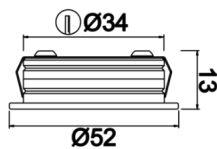

Stretto Level

Recessed Downlight & Spot Luminary

Luminaire Group	Downlight & Spot
Mounting Type	Recessed
Luminaire Color	RAL 9005 - RAL 9010 - RAL 9006
Housing	Aluminum Extrusion
Optics	Diffuser
Light Source	LED
Electrical Protection Class	CLASS II
IP	40
IK	02
Operating Temperature	-20°C / +40°C
Luminous Flux	80 lm
Consumption Power	1 W
Luminaire Efficiency	80 lm/W
Color Rendering (CRI)	>80
Light Color Temperature (CCT)	2700K/3000K/4000K/6500K
Color Tolerance	< 3 SDCM
Driver Type	On/Off
Driver Brand	Tridonic
LED Brand	Samsung
Input Voltage / Frequency	220-240 V AC 50/60 Hz
Power Factor	>0.9
Surge	1kV
THD (AKIM)	>%20
LED life	>70.000 hours
Option	On-Off / Dali / 1-10V / With Emergency Kit

Technical Drawing

SKU	Product Code	Power (W)	Luminous Flux (LM)	CRI	CCT (K)	Optics	Dimensions (mm)
	STT 003 002 001A 8027 10 OD 40 00 LV	1	80	>80	4000	120° Difüzör	Ø52x13