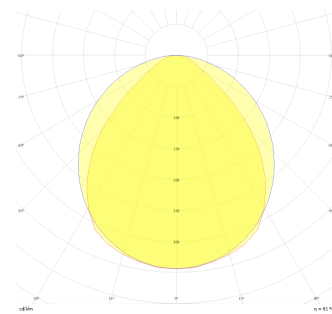

Stretto Level

Recessed Downlight & Spot Luminary

Luminaire Group	Downlight & Spot
Mounting Type	Recessed
Luminaire Color	RAL 9005 - RAL 9010 - RAL 9006
Housing	Aluminum Extrusion
Optics	Diffuser
Light Source	LED
Electrical Protection Class	CLASS II
IP	40
IK	02
Operating Temperature	-20°C / +40°C
Luminous Flux	80 lm
Consumption Power	1 W
Luminaire Efficiency	80 lm/W
Color Rendering (CRI)	>80
Light Color Temperature (CCT)	2700K/3000K/4000K/6500K
Color Tolerance	< 3 SDCM
Driver Type	On/Off
Driver Brand	Tridonic
LED Brand	Samsung
Input Voltage / Frequency	220-240 V AC 50/60 Hz
Power Factor	>0.9
Surge	1kV
THD (AKIM)	>%20
LED life	>70.000 hours
Option	On-Off / Dali / 1-10V / With Emergency Kit

Technical Drawing

Photometric Curve

SKU	Product Code	Power (W)	Luminous Flux (LM)	CRI	CCT (K)	Optics	Dimensions (mm)
	STT 003 002 001A 8027 10 OD 40 00 LV	1	80	>80	4000	120° Difüzör	Ø52x13