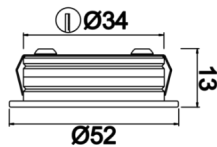

Stretto Level

Recessed Downlight & Spot Luminary

Luminaire Group	Downlight & Spot
Mounting Type	Recessed
Luminaire Color	RAL 9005 - RAL 9010 - RAL 9006
Housing	Aluminum Extrusion
Optics	Diffuser
Light Source	LED
Electrical Protection Class	CLASS II
IP	40
IK	02
Operating Temperature	-20°C / +40°C
Luminous Flux	80 lm
Consumption Power	1 W
Luminaire Efficiency	80 lm/W
Color Rendering (CRI)	>80
Light Color Temperature (CCT)	2700K/3000K/4000K/6500K
Color Tolerance	< 3 SDCM
Driver Type	On/Off
Driver Brand	Tridonic
LED Brand	Samsung
Input Voltage / Frequency	220-240 V AC 50/60 Hz
Power Factor	>0.9
Surge	1kV
THD (AKIM)	>%20
LED life	>70.000 hours
Option	On-Off / Dali / 1-10V / With Emergency Kit

Technical Drawing

Photometric Curve

SKU	Product Code	Power (W)	Luminous Flux (LM)	CRI	CCT (K)	Optics	Dimensions (mm)
	STT 003 002 001A 8027 10 OD 40 00 LV	1	80	>80	4000	120° Difüzör	Ø52x13