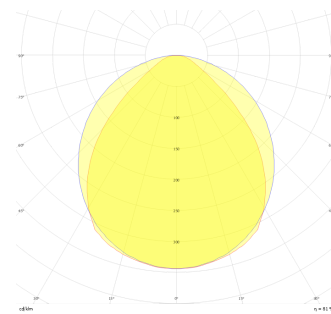

Stretto Level

Recessed Downlight & Spot Luminary

Luminaire Group	Downlight & Spot
Mounting Type	Recessed
Luminaire Color	RAL 9005 - RAL 9010 - RAL 9006
Housing	Aluminum Extrusion
Optics	Diffuser
Light Source	LED
Electrical Protection Class	CLASS II
IP	40
IK	02
Operating Temperature	-20°C / +40°C
Luminous Flux	80 lm
Consumption Power	1 W
Luminaire Efficiency	80 lm/W
Color Rendering (CRI)	>80
Light Color Temperature (CCT)	2700K/3000K/4000K/6500K
Color Tolerance	< 3 SDCM
Driver Type	On/Off
Driver Brand	Tridonic
LED Brand	Samsung
Input Voltage / Frequency	220-240 V AC 50/60 Hz
Power Factor	>0.9
Surge	1kV
THD (AKIM)	>%20
LED life	>70.000 hours
Option	On-Off / Dali / 1-10V / With Emergency Kit

Technical Drawing

Photometric Curve

SKU	Product Code	Power (W)	Luminous Flux (LM)	CRI	CCT (K)	Optics	Dimensions (mm)
	STT 003 002 001A 8027 10 OD 40 00 LV	1	80	>80	4000	120° Difüzör	Ø52x13