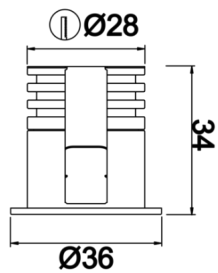

Stretto Deep

Recessed Downlight & Spot Luminary

Luminaire Group	Downlight & Spot
Mounting Type	Recessed
Luminaire Color	RAL 9005 - RAL 9010 - RAL 9006
Housing	Aluminum DKP Sheet
Optics	15° 40° 90° Lens
Light Source	LED
Electrical Protection Class	CLASS II
IP	40
IK	02
Operating Temperature	-20°C / +40°C
Luminous Flux	80 lm
Consumption Power	1 W
Luminaire Efficiency	80 lm/W
Color Rendering (CRI)	>80
Light Color Temperature (CCT)	2700K/3000K/4000K/6500K
Color Tolerance	< 3 SDCM
Driver Type	On/Off
Driver Brand	Tridonic
LED Brand	Samsung
Input Voltage / Frequency	220-240 V AC 50/60 Hz
Power Factor	>0.9
Surge	1kV
THD (AKIM)	>%20
LED life	>70.000 hours
Option	On-Off / Dali / 1-10V / With Emergency Kit

Technical Drawing

Photometric Curve

www.atellighting.com

Stretto Deep

Recessed Downlight & Spot Luminary

SKU	Product Code	Power (W)	Luminous Flux (LM)	CRI	CCT (K)	Optics	Dimensions (mm)
	SDP 004 003 001A 8040 10 15 LN 40 00	1	80	>80	4000	15° Lens	Ø29x22
13004190□	SDP 004 003 001A 8040 10 40 LN 40 00	1	80	>80	4000	40° Lens	Ø29x22