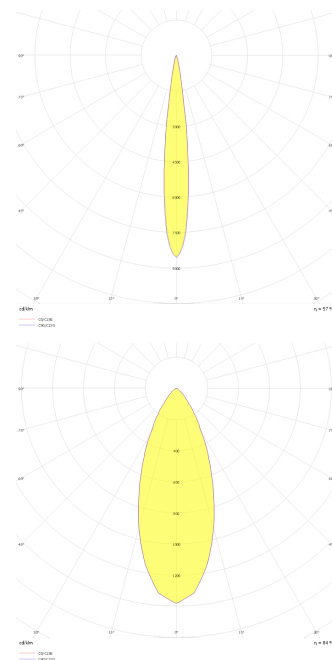

Stretto Deep

Recessed Downlight & Spot Luminary

Luminaire Group	Downlight & Spot
Mounting Type	Recessed
Luminaire Color	RAL 9005 - RAL 9010 - RAL 9006
Housing	Aluminum DKP Sheet
Optics	15° 40° 90° Lens
Light Source	LED
Electrical Protection Class	CLASS II
IP	40
IK	02
Operating Temperature	-20°C / +40°C
Luminous Flux	80 lm
Consumption Power	1 W
Luminaire Efficiency	80 lm/W
Color Rendering (CRI)	>80
Light Color Temperature (CCT)	2700K/3000K/4000K/6500K
Color Tolerance	< 3 SDCM
Driver Type	On/Off
Driver Brand	Tridonic
LED Brand	Samsung
Input Voltage / Frequency	220-240 V AC 50/60 Hz
Power Factor	>0.9
Surge	1kV
THD (AKIM)	>%20
LED life	>70.000 hours
Option	On-Off / Dali / 1-10V / With Emergency Kit

Technical Drawing

Photometric Curve

www.atellighting.com

Stretto Deep

Recessed Downlight & Spot Luminary

SKU	Product Code	Power (W)	Luminous Flux (LM)	CRI	CCT (K)	Optics	Dimensions (mm)
	SDP 004 003 001A 8040 10 15 LN 40 00	1	80	>80	4000	15° Lens	Ø29x22
13004190□	SDP 004 003 001A 8040 10 40 LN 40 00	1	80	>80	4000	40° Lens	Ø29x22