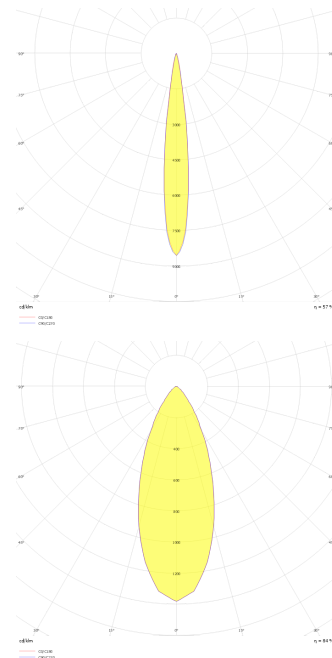

Stretto Deep

Recessed Downlight & Spot Luminary

Luminaire Group	Downlight & Spot
Mounting Type	Recessed
Luminaire Color	RAL 9005 - RAL 9010 - RAL 9006
Housing	Aluminum DKP Sheet
Optics	15° 40° 90° Lens
Light Source	LED
Electrical Protection Class	CLASS II
IP	40
IK	02
Operating Temperature	-20°C / +40°C
Luminous Flux	80 lm
Consumption Power	1 W
Luminaire Efficiency	80 lm/W
Color Rendering (CRI)	>80
Light Color Temperature (CCT)	2700K/3000K/4000K/6500K
Color Tolerance	< 3 SDCM
Driver Type	On/Off
Driver Brand	Tridonic
LED Brand	Samsung
Input Voltage / Frequency	220-240 V AC 50/60 Hz
Power Factor	>0.9
Surge	1kV
THD (AKIM)	>%20
LED life	>70.000 hours
Option	On-Off / Dali / 1-10V / With Emergency Kit

Technical Drawing

Photometric Curve

www.atellighting.com

Stretto Deep

Recessed Downlight & Spot Luminary

SKU	Product Code	Power (W)	Luminous Flux (LM)	CRI	CCT (K)	Optics	Dimensions (mm)
	SDP 004 003 001A 8040 10 15 LN 40 00	1	80	>80	4000	15° Lens	Ø29x22
13004190□	SDP 004 003 001A 8040 10 40 LN 40 00	1	80	>80	4000	40° Lens	Ø29x22