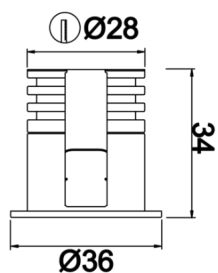

Stretto Deep

Recessed Downlight & Spot Luminary

Luminaire Group	Downlight & Spot
Mounting Type	Recessed
Luminaire Color	RAL 9005 - RAL 9010 - RAL 9006
Housing	Aluminum DKP Sheet
Optics	15° 40° 90° Lens
Light Source	LED
Electrical Protection Class	CLASS II
IP	40
IK	02
Operating Temperature	-20°C / +40°C
Luminous Flux	80 lm
Consumption Power	1 W
Luminaire Efficiency	80 lm/W
Color Rendering (CRI)	>80
Light Color Temperature (CCT)	2700K/3000K/4000K/6500K
Color Tolerance	< 3 SDCM
Driver Type	On/Off
Driver Brand	Tridonic
LED Brand	Samsung
Input Voltage / Frequency	220-240 V AC 50/60 Hz
Power Factor	>0.9
Surge	1kV
THD (AKIM)	>%20
LED life	>70.000 hours
Option	On-Off / Dali / 1-10V / With Emergency Kit

Technical Drawing

Photometric Curve

www.atellighting.com

Stretto Deep

Recessed Downlight & Spot Luminary

SKU	Product Code	Power (W)	Luminous Flux (LM)	CRI	CCT (K)	Optics	Dimensions (mm)
	SDP 004 003 001A 8040 10 15 LN 40 00	1	80	>80	4000	15° Lens	Ø29x22
13004190□	SDP 004 003 001A 8040 10 40 LN 40 00	1	80	>80	4000	40° Lens	Ø29x22