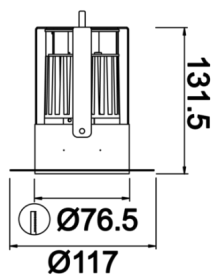

Space Mini

Recessed Downlight & Spot Luminary

Luminaire Group	Downlight & Spot
Mounting Type	Recessed
Luminaire Color	RAL 9005 - RAL 9010 - RAL 9006
Housing	Aluminum DKP Sheet
Optics	Opal Diffuser
Light Source	LED
Electrical Protection Class	CLASS II
IP	40
IK	02
Operating Temperature	-20°C / +40°C
Luminous Flux	609 lm
Consumption Power	7 W
Luminaire Efficiency	87 lm/W
Color Rendering (CRI)	>80
Light Color Temperature (CCT)	2700K/3000K/4000K/6500K
Color Tolerance	< 3 SDCM
Driver Type	On/Off
Driver Brand	Tridonic
LED Brand	Samsung
Input Voltage / Frequency	220-240 V AC 50/60 Hz
Power Factor	>0.9
Surge	1kV
THD (AKIM)	>%20
LED life	>70.000 hours
Option	On-Off / Dali / 1-10V / With Emergency Kit

Technical Drawing

Photometric Curve

SKU	Product Code	Power (W)	Luminous Flux (LM)	CRI	CCT (K)	Optics	Dimensions (mm)
13000229	SPC 007 013 007T 8027 10 99 OP 40 00	7	609	>80	4000	120° Diffuser	76,5x131,5