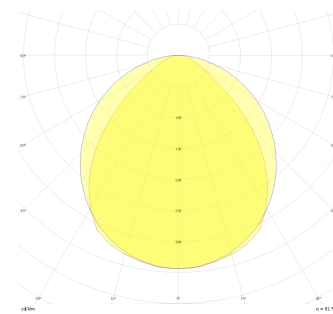

Space Mini

Recessed Downlight & Spot Luminary

Luminaire Group	Downlight & Spot
Mounting Type	Recessed
Luminaire Color	RAL 9005 - RAL 9010 - RAL 9006
Housing	Aluminum DKP Sheet
Optics	Opal Diffuser
Light Source	LED
Electrical Protection Class	CLASS II
IP	40
IK	02
Operating Temperature	-20°C / +40°C
Luminous Flux	609 lm
Consumption Power	7 W
Luminaire Efficiency	87 lm/W
Color Rendering (CRI)	>80
Light Color Temperature (CCT)	2700K/3000K/4000K/6500K
Color Tolerance	< 3 SDCM
Driver Type	On/Off
Driver Brand	Tridonic
LED Brand	Samsung
Input Voltage / Frequency	220-240 V AC 50/60 Hz
Power Factor	>0.9
Surge	1kV
THD (AKIM)	>%20
LED life	>70.000 hours
Option	On-Off / Dali / 1-10V / With Emergency Kit

Technical Drawing

Photometric Curve

SKU	Product Code	Power (W)	Luminous Flux (LM)	CRI	CCT (K)	Optics	Dimensions (mm)
13000229	SPC 007 013 007T 8027 10 99 OP 40 00	7	609	>80	4000	120° Diffuser	76,5x131,5