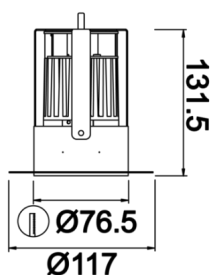

Space Mini

Recessed Downlight & Spot Luminary

Luminaire Group	Downlight & Spot
Mounting Type	Recessed
Luminaire Color	RAL 9005 - RAL 9010 - RAL 9006
Housing	Aluminum DKP Sheet
Optics	Opal Diffuser
Light Source	LED
Electrical Protection Class	CLASS II
IP	40
IK	02
Operating Temperature	-20°C / +40°C
Luminous Flux	609 lm
Consumption Power	7 W
Luminaire Efficiency	87 lm/W
Color Rendering (CRI)	>80
Light Color Temperature (CCT)	2700K/3000K/4000K/6500K
Color Tolerance	< 3 SDCM
Driver Type	On/Off
Driver Brand	Tridonic
LED Brand	Samsung
Input Voltage / Frequency	220-240 V AC 50/60 Hz
Power Factor	>0.9
Surge	1kV
THD (AKIM)	>%20
LED life	>70.000 hours
Option	On-Off / Dali / 1-10V / With Emergency Kit

Technical Drawing

Photometric Curve

SKU	Product Code	Power (W)	Luminous Flux (LM)	CRI	CCT (K)	Optics	Dimensions (mm)
13000229	SPC 007 013 007T 8027 10 99 OP 40 00	7	609	>80	4000	120° Diffuser	76,5x131,5