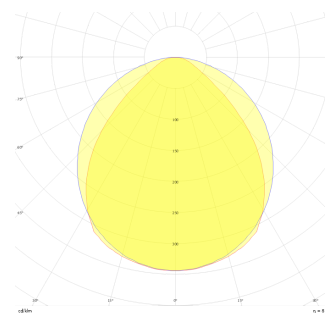

Space Mini

Recessed Downlight & Spot Luminary

Luminaire Group	Downlight & Spot
Mounting Type	Recessed
Luminaire Color	RAL 9005 - RAL 9010 - RAL 9006
Housing	Aluminum DKP Sheet
Optics	Opal Diffuser
Light Source	LED
Electrical Protection Class	CLASS II
IP	40
IK	02
Operating Temperature	-20°C / +40°C
Luminous Flux	609 lm
Consumption Power	7 W
Luminaire Efficiency	87 lm/W
Color Rendering (CRI)	>80
Light Color Temperature (CCT)	2700K/3000K/4000K/6500K
Color Tolerance	< 3 SDCM
Driver Type	On/Off
Driver Brand	Tridonic
LED Brand	Samsung
Input Voltage / Frequency	220-240 V AC 50/60 Hz
Power Factor	>0.9
Surge	1kV
THD (AKIM)	>%20
LED life	>70.000 hours
Option	On-Off / Dali / 1-10V / With Emergency Kit

Technical Drawing

Photometric Curve

SKU	Product Code	Power (W)	Luminous Flux (LM)	CRI	CCT (K)	Optics	Dimensions (mm)
13000229	SPC 007 013 007T 8027 10 99 OP 40 00	7	609	>80	4000	120° Diffuser	76,5x131,5