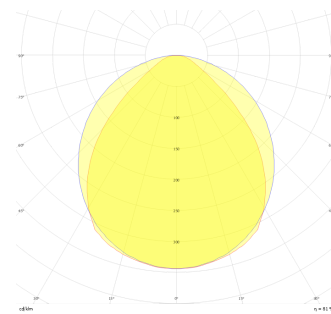

## Recessed Downlight & Spot Luminary

<b>Luminaire Group</b>	Downlight & Spot
<b>Mounting Type</b>	Recessed
<b>Luminaire Color</b>	RAL 9005 - RAL 9010 - RAL 9006
<b>Housing</b>	Aluminum DKP Sheet
<b>Optics</b>	Opal Diffuser
<b>Light Source</b>	LED
<b>Electrical Protection Class</b>	CLASS II
<b>IP</b>	40
<b>IK</b>	02
<b>Operating Temperature</b>	-20°C / +40°C
<b>Luminous Flux</b>	609 lm
<b>Consumption Power</b>	7 W
<b>Luminaire Efficiency</b>	87 lm/W
<b>Color Rendering (CRI)</b>	>80
<b>Light Color Temperature (CCT)</b>	2700K/3000K/4000K/6500K
<b>Color Tolerance</b>	< 3 SDCM
<b>Driver Type</b>	On/Off
<b>Driver Brand</b>	Tridonic
<b>LED Brand</b>	Samsung
<b>Input Voltage / Frequency</b>	220-240 V AC 50/60 Hz
<b>Power Factor</b>	>0.9
<b>Surge</b>	1kV
<b>THD (AKIM)</b>	>%20
<b>LED life</b>	>70.000 hours
<b>Option</b>	On-Off / Dali / 1-10V / With Emergency Kit

Technical Drawing

Photometric Curve

SKU	Product Code	Power (W)	Luminous Flux (LM)	CRI	CCT (K)	Optics	Dimensions (mm)
13000229	SPC 007 013 007T 8027 10 99 OP 40 00	7	609	>80	4000	120° Diffuser	76,5x131,5