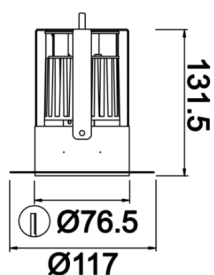

Space Mini

Recessed Downlight & Spot Luminary

Luminaire Group	Downlight & Spot
Mounting Type	Recessed
Luminaire Color	RAL 9005 - RAL 9010 - RAL 9006
Housing	Aluminum DKP Sheet
Optics	Opal Diffuser
Light Source	LED
Electrical Protection Class	CLASS II
IP	40
IK	02
Operating Temperature	-20°C / +40°C
Luminous Flux	609 lm
Consumption Power	7 W
Luminaire Efficiency	87 lm/W
Color Rendering (CRI)	>80
Light Color Temperature (CCT)	2700K/3000K/4000K/6500K
Color Tolerance	< 3 SDCM
Driver Type	On/Off
Driver Brand	Tridonic
LED Brand	Samsung
Input Voltage / Frequency	220-240 V AC 50/60 Hz
Power Factor	>0.9
Surge	1kV
THD (AKIM)	>%20
LED life	>70.000 hours
Option	On-Off / Dali / 1-10V / With Emergency Kit

Technical Drawing

Photometric Curve

SKU	Product Code	Power (W)	Luminous Flux (LM)	CRI	CCT (K)	Optics	Dimensions (mm)
13000229	SPC 007 013 007T 8027 10 99 OP 40 00	7	609	>80	4000	120° Diffuser	76,5x131,5