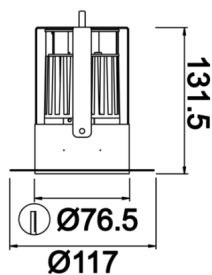

## Recessed Downlight & Spot Luminary

<b>Luminaire Group</b>	Downlight & Spot
<b>Mounting Type</b>	Recessed
<b>Luminaire Color</b>	RAL 9005 - RAL 9010 - RAL 9006
<b>Housing</b>	Aluminum DKP Sheet
<b>Optics</b>	Opal Diffuser
<b>Light Source</b>	LED
<b>Electrical Protection Class</b>	CLASS II
<b>IP</b>	40
<b>IK</b>	02
<b>Operating Temperature</b>	-20°C / +40°C
<b>Luminous Flux</b>	609 lm
<b>Consumption Power</b>	7 W
<b>Luminaire Efficiency</b>	87 lm/W
<b>Color Rendering (CRI)</b>	>80
<b>Light Color Temperature (CCT)</b>	2700K/3000K/4000K/6500K
<b>Color Tolerance</b>	< 3 SDCM
<b>Driver Type</b>	On/Off
<b>Driver Brand</b>	Tridonic
<b>LED Brand</b>	Samsung
<b>Input Voltage / Frequency</b>	220-240 V AC 50/60 Hz
<b>Power Factor</b>	>0.9
<b>Surge</b>	1kV
<b>THD (AKIM)</b>	>%20
<b>LED life</b>	>70.000 hours
<b>Option</b>	On-Off / Dali / 1-10V / With Emergency Kit

Technical Drawing

Photometric Curve

SKU	Product Code	Power (W)	Luminous Flux (LM)	CRI	CCT (K)	Optics	Dimensions (mm)
13000229	SPC 007 013 007T 8027 10 99 OP 40 00	7	609	>80	4000	120° Diffuser	76,5x131,5