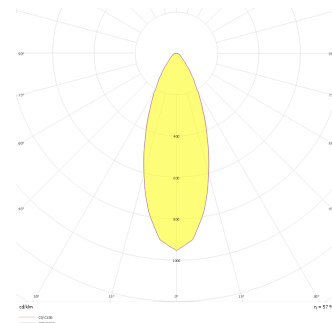

Sturdy S

Recessed Downlight & Spot Luminary

Luminaire Group	Downlight & Spot
Mounting Type	Recessed
Luminaire Color	RAL 9010 - RAL 9005
Housing	Aluminum Injection
Optics	30° Reflector
Light Source	LED
Electrical Protection Class	CLASS II
IP	65
IK	02
Operating Temperature	-20°C / +40°C
Luminous Flux	1040 lm / 720 lm
Consumption Power	13 W / 9 W
Luminaire Efficiency	80 lm/W
Color Rendering (CRI)	>80
Light Color Temperature (CCT)	2700K/3000K/4000K/6500K
Color Tolerance	< 3 SDCM
Driver Type	On/Off
Driver Brand	Tridonic
LED Brand	Samsung
Input Voltage / Frequency	220-240 V AC 50/60 Hz
Power Factor	>0.9
Surge	1kV
THD (AKIM)	>%20
LED life	>100.000 hours
Option	On-Off / Dali / 1-10V / With Emergency Kit

Technical Drawing

Photometric Curve

SKU	Product Code	Power (W)	Luminous Flux (LM)	CRI	CCT (K)	Optics	Dimensions (mm)
13003920□	STR 008 006 009A 9040 10 30 SD 65 00	9	720	>80	4000	30° Reflector	Ø80x60
13004150□	STR 008 006 013A 9040 10 30 SD 65 00	13	1040	>80	4000	30° Reflector	Ø80x60