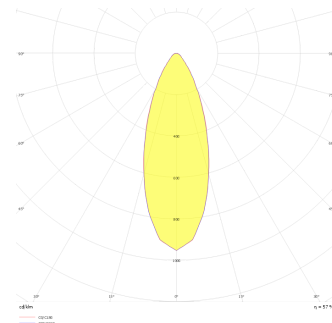

Sturdy S

Recessed Downlight & Spot Luminary

Luminaire Group	Downlight & Spot
Mounting Type	Recessed
Luminaire Color	RAL 9010 - RAL 9005
Housing	Aluminum Injection
Optics	30° Reflector
Light Source	LED
Electrical Protection Class	CLASS II
IP	65
IK	02
Operating Temperature	-20°C / +40°C
Luminous Flux	1040 lm / 720 lm
Consumption Power	13 W / 9 W
Luminaire Efficiency	80 lm/W
Color Rendering (CRI)	>80
Light Color Temperature (CCT)	2700K/3000K/4000K/6500K
Color Tolerance	< 3 SDCM
Driver Type	On/Off
Driver Brand	Tridonic
LED Brand	Samsung
Input Voltage / Frequency	220-240 V AC 50/60 Hz
Power Factor	>0.9
Surge	1kV
THD (AKIM)	>%20
LED life	>100.000 hours
Option	On-Off / Dali / 1-10V / With Emergency Kit

Technical Drawing

Photometric Curve

SKU	Product Code	Power (W)	Luminous Flux (LM)	CRI	CCT (K)	Optics	Dimensions (mm)
13003920	STR 008 006 009A 9040 10 30 SD 65 00	9	720	>80	4000	30° Reflector	Ø80x60
13004150	STR 008 006 013A 9040 10 30 SD 65 00	13	1040	>80	4000	30° Reflector	Ø80x60