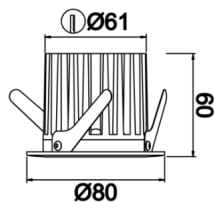

Sturdy S

Recessed Downlight & Spot Luminary

Luminaire Group	Downlight & Spot
Mounting Type	Recessed
Luminaire Color	RAL 9010 - RAL 9005
Housing	Aluminum Injection
Optics	30° Reflector
Light Source	LED
Electrical Protection Class	CLASS II
IP	65
IK	02
Operating Temperature	-20°C / +40°C
Luminous Flux	1040 lm / 720 lm
Consumption Power	13 W / 9 W
Luminaire Efficiency	80 lm/W
Color Rendering (CRI)	>80
Light Color Temperature (CCT)	2700K/3000K/4000K/6500K
Color Tolerance	< 3 SDCM
Driver Type	On/Off
Driver Brand	Tridonic
LED Brand	Samsung
Input Voltage / Frequency	220-240 V AC 50/60 Hz
Power Factor	>0.9
Surge	1kV
THD (AKIM)	>%20
LED life	>100.000 hours
Option	On-Off / Dali / 1-10V / With Emergency Kit

Technical Drawing

SKU	Product Code	Power (W)	Luminous Flux (LM)	CRI	CCT (K)	Optics	Dimensions (mm)
13003920□	STR 008 006 009A 9040 10 30 SD 65 00	9	720	>80	4000	30° Reflector	Ø80x60
13004150□	STR 008 006 013A 9040 10 30 SD 65 00	13	1040	>80	4000	30° Reflector	Ø80x60