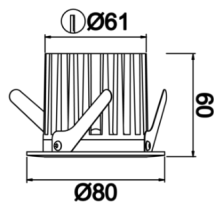

Sturdy S

Recessed Downlight & Spot Luminary

Luminaire Group	Downlight & Spot
Mounting Type	Recessed
Luminaire Color	RAL 9010 - RAL 9005
Housing	Aluminum Injection
Optics	30° Reflector
Light Source	LED
Electrical Protection Class	CLASS II
IP	65
IK	02
Operating Temperature	-20°C / +40°C
Luminous Flux	1040 lm / 720 lm
Consumption Power	13 W / 9 W
Luminaire Efficiency	80 lm/W
Color Rendering (CRI)	>80
Light Color Temperature (CCT)	2700K/3000K/4000K/6500K
Color Tolerance	< 3 SDCM
Driver Type	On/Off
Driver Brand	Tridonic
LED Brand	Samsung
Input Voltage / Frequency	220-240 V AC 50/60 Hz
Power Factor	>0.9
Surge	1kV
THD (AKIM)	>%20
LED life	>100.000 hours
Option	On-Off / Dali / 1-10V / With Emergency Kit

Technical Drawing

Photometric Curve

SKU	Product Code	Power (W)	Luminous Flux (LM)	CRI	CCT (K)	Optics	Dimensions (mm)
13003920□	STR 008 006 009A 9040 10 30 SD 65 00	9	720	>80	4000	30° Reflector	Ø80x60
13004150□	STR 008 006 013A 9040 10 30 SD 65 00	13	1040	>80	4000	30° Reflector	Ø80x60