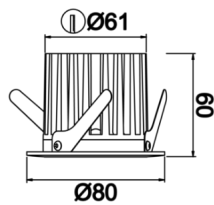

Sturdy S

Recessed Downlight & Spot Luminary

Luminaire Group	Downlight & Spot
Mounting Type	Recessed
Luminaire Color	RAL 9010 - RAL 9005
Housing	Aluminum Injection
Optics	30° Reflector
Light Source	LED
Electrical Protection Class	CLASS II
IP	65
IK	02
Operating Temperature	-20°C / +40°C
Luminous Flux	1040 lm / 720 lm
Consumption Power	13 W / 9 W
Luminaire Efficiency	80 lm/W
Color Rendering (CRI)	>80
Light Color Temperature (CCT)	2700K/3000K/4000K/6500K
Color Tolerance	< 3 SDCM
Driver Type	On/Off
Driver Brand	Tridonic
LED Brand	Samsung
Input Voltage / Frequency	220-240 V AC 50/60 Hz
Power Factor	>0.9
Surge	1kV
THD (AKIM)	>%20
LED life	>100.000 hours
Option	On-Off / Dali / 1-10V / With Emergency Kit

Technical Drawing

Photometric Curve

SKU	Product Code	Power (W)	Luminous Flux (LM)	CRI	CCT (K)	Optics	Dimensions (mm)
13003920	STR 008 006 009A 9040 10 30 SD 65 00	9	720	>80	4000	30° Reflector	Ø80x60
13004150	STR 008 006 013A 9040 10 30 SD 65 00	13	1040	>80	4000	30° Reflector	Ø80x60