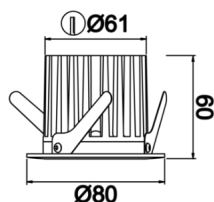

Sturdy S

Recessed Downlight & Spot Luminary

Luminaire Group	Downlight & Spot
Mounting Type	Recessed
Luminaire Color	RAL 9010 - RAL 9005
Housing	Aluminum Injection
Optics	30° Reflector
Light Source	LED
Electrical Protection Class	CLASS II
IP	65
IK	02
Operating Temperature	-20°C / +40°C
Luminous Flux	1040 lm / 720 lm
Consumption Power	13 W / 9 W
Luminaire Efficiency	80 lm/W
Color Rendering (CRI)	>80
Light Color Temperature (CCT)	2700K/3000K/4000K/6500K
Color Tolerance	< 3 SDCM
Driver Type	On/Off
Driver Brand	Tridonic
LED Brand	Samsung
Input Voltage / Frequency	220-240 V AC 50/60 Hz
Power Factor	>0.9
Surge	1kV
THD (AKIM)	>%20
LED life	>100.000 hours
Option	On-Off / Dali / 1-10V / With Emergency Kit

Technical Drawing

Photometric Curve

SKU	Product Code	Power (W)	Luminous Flux (LM)	CRI	CCT (K)	Optics	Dimensions (mm)
13003920□	STR 008 006 009A 9040 10 30 SD 65 00	9	720	>80	4000	30° Reflector	Ø80x60
13004150□	STR 008 006 013A 9040 10 30 SD 65 00	13	1040	>80	4000	30° Reflector	Ø80x60