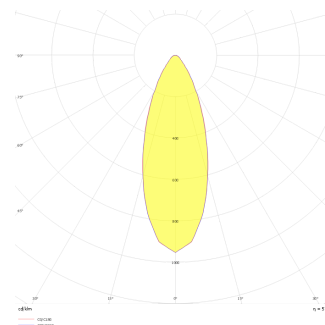

Sturdy S

Recessed Downlight & Spot Luminary

Luminaire Group	Downlight & Spot
Mounting Type	Recessed
Luminaire Color	RAL 9010 - RAL 9005
Housing	Aluminum Injection
Optics	30° Reflector
Light Source	LED
Electrical Protection Class	CLASS II
IP	65
IK	02
Operating Temperature	-20°C / +40°C
Luminous Flux	1040 lm / 720 lm
Consumption Power	13 W / 9 W
Luminaire Efficiency	80 lm/W
Color Rendering (CRI)	>80
Light Color Temperature (CCT)	2700K/3000K/4000K/6500K
Color Tolerance	< 3 SDCM
Driver Type	On/Off
Driver Brand	Tridonic
LED Brand	Samsung
Input Voltage / Frequency	220-240 V AC 50/60 Hz
Power Factor	>0.9
Surge	1kV
THD (AKIM)	>%20
LED life	>100.000 hours
Option	On-Off / Dali / 1-10V / With Emergency Kit

Technical Drawing

Photometric Curve

SKU	Product Code	Power (W)	Luminous Flux (LM)	CRI	CCT (K)	Optics	Dimensions (mm)
13003920□	STR 008 006 009A 9040 10 30 SD 65 00	9	720	>80	4000	30° Reflector	Ø80x60
13004150□	STR 008 006 013A 9040 10 30 SD 65 00	13	1040	>80	4000	30° Reflector	Ø80x60