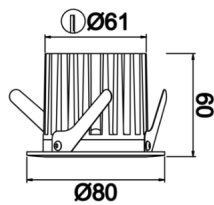

Sturdy S

Recessed Downlight & Spot Luminary

Luminaire Group	Downlight & Spot
Mounting Type	Recessed
Luminaire Color	RAL 9010 - RAL 9005
Housing	Aluminum Injection
Optics	30° Reflector
Light Source	LED
Electrical Protection Class	CLASS II
IP	65
IK	02
Operating Temperature	-20°C / +40°C
Luminous Flux	1040 lm / 720 lm
Consumption Power	13 W / 9 W
Luminaire Efficiency	80 lm/W
Color Rendering (CRI)	>80
Light Color Temperature (CCT)	2700K/3000K/4000K/6500K
Color Tolerance	< 3 SDCM
Driver Type	On/Off
Driver Brand	Tridonic
LED Brand	Samsung
Input Voltage / Frequency	220-240 V AC 50/60 Hz
Power Factor	>0.9
Surge	1kV
THD (AKIM)	>%20
LED life	>100.000 hours
Option	On-Off / Dali / 1-10V / With Emergency Kit

Technical Drawing

Photometric Curve

SKU	Product Code	Power (W)	Luminous Flux (LM)	CRI	CCT (K)	Optics	Dimensions (mm)
13003920□	STR 008 006 009A 9040 10 30 SD 65 00	9	720	>80	4000	30° Reflector	Ø80x60
13004150□	STR 008 006 013A 9040 10 30 SD 65 00	13	1040	>80	4000	30° Reflector	Ø80x60