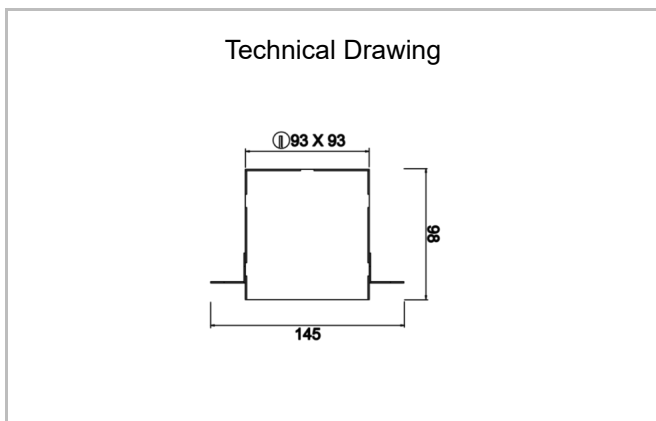

Ozzo Trimless

OZZ 009 009 009T 8040 10 40 SD 40 00

Recessed Downlight & Spot Luminary

Luminaire Group	Downlight & Spot
Mounting Type	Recessed
Luminaire Color	RAL 9005 - RAL 9006 - RAL 9010
Housing	DKP Sheet
Optics	15° 30° 40° Reflector & Opal Diffuser
Light Source	LED
Electrical Protection Class	CLASS II
IP	44
IK	02
Operating Temperature	-20°C / +40°C
Luminous Flux	890
Consumption Power	9
Luminaire Efficiency	90 lm/W
Color Rendering (CRI)	>80
Light Color Temperature (CCT)	2700K/3000K/4000K/6500K
Color Tolerance	< 3 SDCM
Driver Type	On/Off
Driver Brand	Tridonic
LED Brand	Samsung
Input Voltage / Frequency	220-240 V AC 50/60 Hz
Power Factor	>0.9
Surge	1kV
THD (AKIM)	>%20
LED life	>70.000 hours
Option	On-Off / Dali / 1-10V / With Emergency Kit

SKU	Product Code	Power (W)	Luminous Flux (LM)	CRI	CCT (K)	Optics	Dimensions (mm)
13500103	OZZ 009 009 009T 8040 10 40 SD 40 00	9	890	>80	4000	40° Reflector	93x93x98