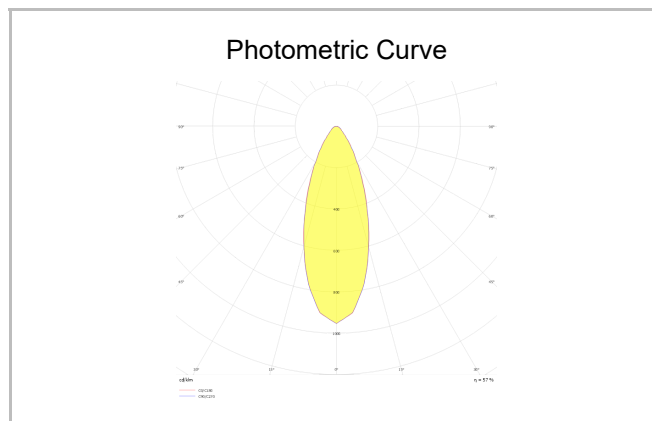

Ozzo Trimless

OZZ 009 009 009T 8040 10 40 SD 40 00

Recessed Downlight & Spot Luminary

Luminaire Group	Downlight & Spot
Mounting Type	Recessed
Luminaire Color	RAL 9005 - RAL 9006 - RAL 9010
Housing	DKP Sheet
Optics	15° 30° 40° Reflector & Opal Diffuser
Light Source	LED
Electrical Protection Class	CLASS II
IP	44
IK	02
Operating Temperature	-20°C / +40°C
Luminous Flux	890
Consumption Power	9
Luminaire Efficiency	90 lm/W
Color Rendering (CRI)	>80
Light Color Temperature (CCT)	2700K/3000K/4000K/6500K
Color Tolerance	< 3 SDCM
Driver Type	On/Off
Driver Brand	Tridonic
LED Brand	Samsung
Input Voltage / Frequency	220-240 V AC 50/60 Hz
Power Factor	>0.9
Surge	1kV
THD (AKIM)	>%20
LED life	>70.000 hours
Option	On-Off / Dali / 1-10V / With Emergency Kit

SKU	Product Code	Power (W)	Luminous Flux (LM)	CRI	CCT (K)	Optics	Dimensions (mm)
13500103	OZZ 009 009 009T 8040 10 40 SD 40 00	9	890	>80	4000	40° Reflector	93x93x98