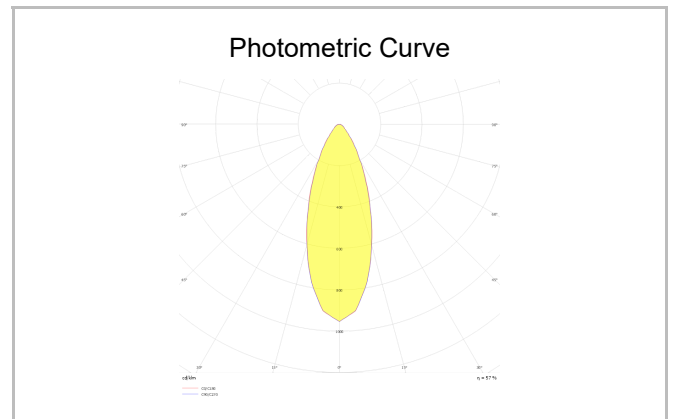

Ozzo Trimless

OZZ 009 009 009T 8040 10 40 SD 40 00

Recessed Downlight & Spot Luminary

Luminaire Group	Downlight & Spot
Mounting Type	Recessed
Luminaire Color	RAL 9005 - RAL 9006 - RAL 9010
Housing	DKP Sheet
Optics	15° 30° 40° Reflector & Opal Diffuser
Light Source	LED
Electrical Protection Class	CLASS II
IP	44
IK	02
Operating Temperature	-20°C / +40°C
Luminous Flux	890
Consumption Power	9
Luminaire Efficiency	90 lm/W
Color Rendering (CRI)	>80
Light Color Temperature (CCT)	2700K/3000K/4000K/6500K
Color Tolerance	< 3 SDCM
Driver Type	On/Off
Driver Brand	Tridonic
LED Brand	Samsung
Input Voltage / Frequency	220-240 V AC 50/60 Hz
Power Factor	>0.9
Surge	1kV
THD (AKIM)	>%20
LED life	>70.000 hours
Option	On-Off / Dali / 1-10V / With Emergency Kit

SKU	Product Code	Power (W)	Luminous Flux (LM)	CRI	CCT (K)	Optics	Dimensions (mm)
13500103	OZZ 009 009 009T 8040 10 40 SD 40 00	9	890	>80	4000	40° Reflector	93x93x98

www.atellighting.com