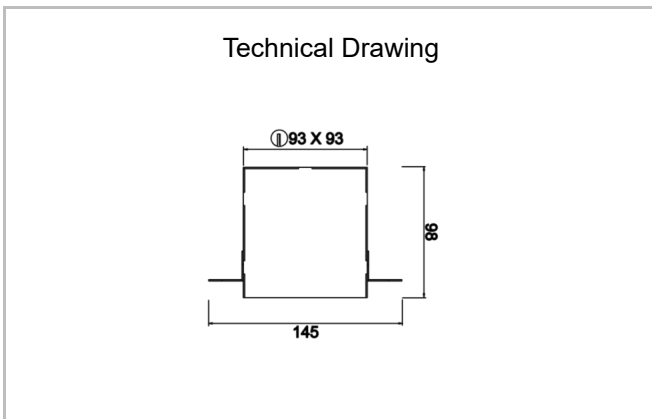

Ozzo Trimless

OZZ 009 009 009T 8040 10 40 SD 40 00

Recessed Downlight & Spot Luminary

Luminaire Group	Downlight & Spot
Mounting Type	Recessed
Luminaire Color	RAL 9005 - RAL 9006 - RAL 9010
Housing	DKP Sheet
Optics	15° 30° 40° Reflector & Opal Diffuser
Light Source	LED
Electrical Protection Class	CLASS II
IP	44
IK	02
Operating Temperature	-20°C / +40°C
Luminous Flux	890
Consumption Power	9
Luminaire Efficiency	90 lm/W
Color Rendering (CRI)	>80
Light Color Temperature (CCT)	2700K/3000K/4000K/6500K
Color Tolerance	< 3 SDCM
Driver Type	On/Off
Driver Brand	Tridonic
LED Brand	Samsung
Input Voltage / Frequency	220-240 V AC 50/60 Hz
Power Factor	>0.9
Surge	1kV
THD (AKIM)	>%20
LED life	>70.000 hours
Option	On-Off / Dali / 1-10V / With Emergency Kit

SKU	Product Code	Power (W)	Luminous Flux (LM)	CRI	CCT (K)	Optics	Dimensions (mm)
13500103	OZZ 009 009 009T 8040 10 40 SD 40 00	9	890	>80	4000	40° Reflector	93x93x98

www.atellighting.com