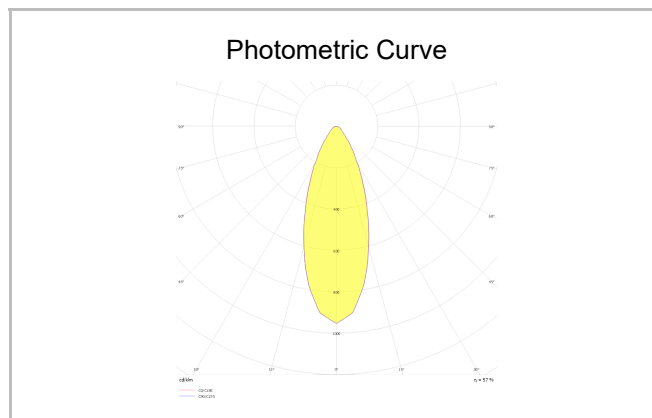

Ozzo Trimless

OZZ 009 009 009T 8040 10 40 SD 40 00

Recessed Downlight & Spot Luminary

Luminaire Group	Downlight & Spot
Mounting Type	Recessed
Luminaire Color	RAL 9005 - RAL 9006 - RAL 9010
Housing	DKP Sheet
Optics	15° 30° 40° Reflector & Opal Diffuser
Light Source	LED
Electrical Protection Class	CLASS II
IP	44
IK	02
Operating Temperature	-20°C / +40°C
Luminous Flux	890
Consumption Power	9
Luminaire Efficiency	90 lm/W
Color Rendering (CRI)	>80
Light Color Temperature (CCT)	2700K/3000K/4000K/6500K
Color Tolerance	< 3 SDCM
Driver Type	On/Off
Driver Brand	Tridonic
LED Brand	Samsung
Input Voltage / Frequency	220-240 V AC 50/60 Hz
Power Factor	>0.9
Surge	1kV
THD (AKIM)	>%20
LED life	>70.000 hours
Option	On-Off / Dali / 1-10V / With Emergency Kit

SKU	Product Code	Power (W)	Luminous Flux (LM)	CRI	CCT (K)	Optics	Dimensions (mm)
13500103	OZZ 009 009 009T 8040 10 40 SD 40 00	9	890	>80	4000	40° Reflector	93x93x98

www.atellighting.com