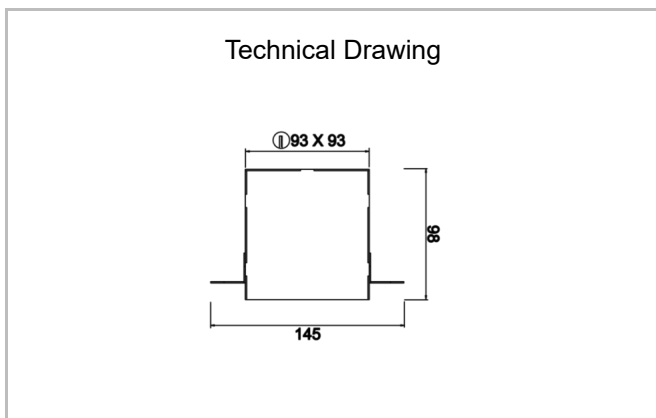

Ozzo Trimless

OZZ 009 009 009T 8040 10 40 SD 40 00

Recessed Downlight & Spot Luminary

Luminaire Group	Downlight & Spot
Mounting Type	Recessed
Luminaire Color	RAL 9005 - RAL 9006 - RAL 9010
Housing	DKP Sheet
Optics	15° 30° 40° Reflector & Opal Diffuser
Light Source	LED
Electrical Protection Class	CLASS II
IP	44
IK	02
Operating Temperature	-20°C / +40°C
Luminous Flux	890
Consumption Power	9
Luminaire Efficiency	90 lm/W
Color Rendering (CRI)	>80
Light Color Temperature (CCT)	2700K/3000K/4000K/6500K
Color Tolerance	< 3 SDCM
Driver Type	On/Off
Driver Brand	Tridonic
LED Brand	Samsung
Input Voltage / Frequency	220-240 V AC 50/60 Hz
Power Factor	>0.9
Surge	1kV
THD (AKIM)	>%20
LED life	>70.000 hours
Option	On-Off / Dali / 1-10V / With Emergency Kit

SKU	Product Code	Power (W)	Luminous Flux (LM)	CRI	CCT (K)	Optics	Dimensions (mm)
13500103	OZZ 009 009 009T 8040 10 40 SD 40 00	9	890	>80	4000	40° Reflector	93x93x98

www.atellighting.com