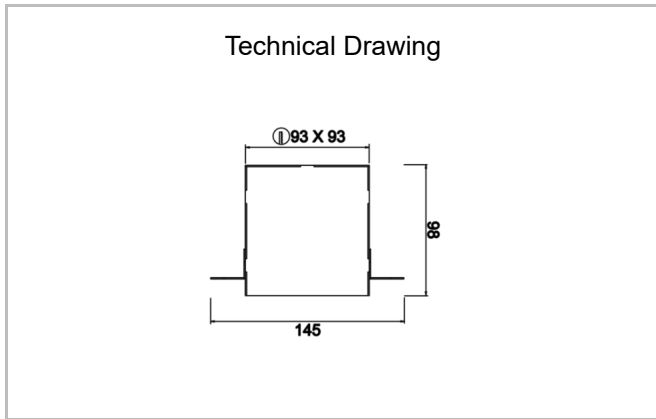

# Ozzo Trimless

OZZ 009 009 009T 8040 10 40 SD 40 00

Recessed Downlight & Spot Luminary

<b>Luminaire Group</b>	Downlight & Spot
<b>Mounting Type</b>	Recessed
<b>Luminary Color</b>	RAL 9005 - RAL 9006 - RAL 9010
<b>Housing</b>	DKP Sheet
<b>Optics</b>	15° 30° 40° Reflector & Opal Diffuser
<b>Light Source</b>	LED
<b>Electrical Protection Class</b>	CLASS II
<b>IP</b>	44
<b>IK</b>	02
<b>Operating Temperature</b>	-20°C / +40°C
<b>Luminous Flux</b>	890
<b>Consumption Power</b>	9
<b>Luminaire Efficiency</b>	90 lm/W
<b>Color Rendering (CRI)</b>	>80
<b>Light Color Temperature (CCT)</b>	2700K/3000K/4000K/6500K
<b>Color Tolerance</b>	< 3 SDCM
<b>Driver Type</b>	On/Off
<b>Driver Brand</b>	Tridonic
<b>LED Brand</b>	Samsung
<b>Input Voltage / Frequency</b>	220-240 V AC 50/60 Hz
<b>Power Factor</b>	>0.9
<b>Surge</b>	1kV
<b>THD (AKIM)</b>	>%20
<b>LED life</b>	>70.000 hours
<b>Option</b>	On-Off / Dali / 1-10V / With Emergency Kit

SKU	Product Code	Power (W)	Luminous Flux (LM)	CRI	CCT (K)	Optics	Dimensions (mm)
13500103	OZZ 009 009 009T 8040 10 40 SD 40 00	9	890	>80	4000	40° Reflector	93x93x98