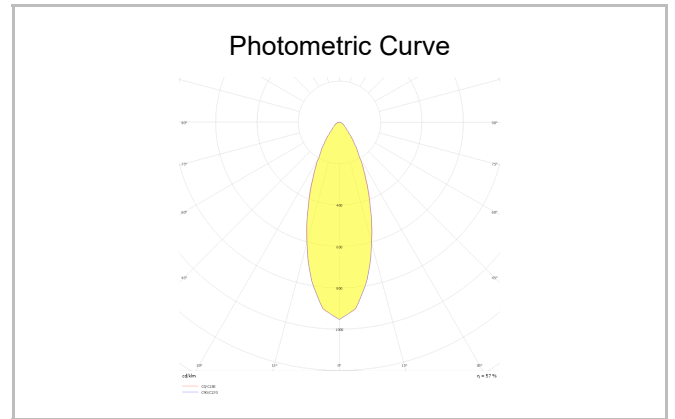

# Ozzo Trimless

OZZ 009 009 009T 8040 10 40 SD 40 00

Recessed Downlight & Spot Luminary

<b>Luminaire Group</b>	Downlight & Spot
<b>Mounting Type</b>	Recessed
<b>Luminary Color</b>	RAL 9005 - RAL 9006 - RAL 9010
<b>Housing</b>	DKP Sheet
<b>Optics</b>	15° 30° 40° Reflector & Opal Diffuser
<b>Light Source</b>	LED
<b>Electrical Protection Class</b>	CLASS II
<b>IP</b>	44
<b>IK</b>	02
<b>Operating Temperature</b>	-20°C / +40°C
<b>Luminous Flux</b>	890
<b>Consumption Power</b>	9
<b>Luminaire Efficiency</b>	90 lm/W
<b>Color Rendering (CRI)</b>	>80
<b>Light Color Temperature (CCT)</b>	2700K/3000K/4000K/6500K
<b>Color Tolerance</b>	< 3 SDCM
<b>Driver Type</b>	On/Off
<b>Driver Brand</b>	Tridonic
<b>LED Brand</b>	Samsung
<b>Input Voltage / Frequency</b>	220-240 V AC 50/60 Hz
<b>Power Factor</b>	>0.9
<b>Surge</b>	1kV
<b>THD (AKIM)</b>	>%20
<b>LED life</b>	>70.000 hours
<b>Option</b>	On-Off / Dali / 1-10V / With Emergency Kit

SKU	Product Code	Power (W)	Luminous Flux (LM)	CRI	CCT (K)	Optics	Dimensions (mm)
13500103	OZZ 009 009 009T 8040 10 40 SD 40 00	9	890	>80	4000	40° Reflector	93x93x98