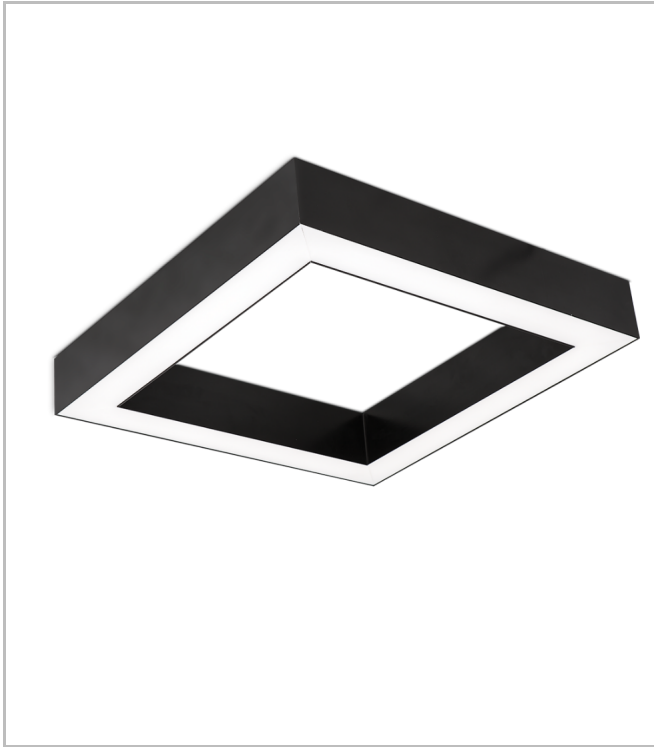

Shorefour M

SFR 120 120 140S 8040 10 99 OP 40 00

Surface Mounted Linear Luminary

Luminaire Group	Linear
Mounting Type	Surface Mounted
Luminary Color	RAL 9016 - RAL 9010
Housing	Aluminum extruded profile
Optics	Opal Diffuser
Light Source	LED
Electrical Protection Class	CLASS II
IP	40
IK	02
Operating Temperature	-20°C / +40°C
Luminous Flux	14976
Consumption Power	104
Luminaire Efficiency	144 lm/W
Color Rendering (CRI)	>80
Light Color Temperature (CCT)	2700K/3000K/4000K/6500K
Color Tolerance	< 3 SDCM
Driver Type	On/Off
Driver Brand	Tridonic
LED Brand	Samsung
Input Voltage / Frequency	220-240 V AC 50/60 Hz
Power Factor	>0.9
Surge	1kV
THD (AKIM)	>%20
LED life	>70.000 hours
Option	On-Off / Dali / 1-10V / With Emergency Kit

Technical Drawing

Photometric Curve

SKU	Product Code	Power (W)	Luminous Flux (LM)	CRI	CCT (K)	Optics	Dimensions (mm)
	SFR 120 120 140S 8040 10 99 OP 40 00	104	14976	>80	4000	120° Opal Diffuser	1200x1200x47x70