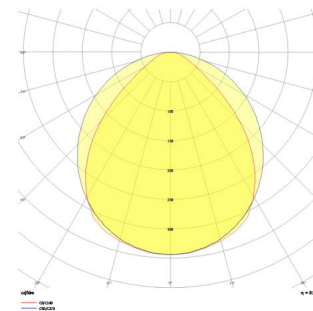

Technical Drawing

Photometric Curve

| SKU | Product Code                         | Power (W) | Luminous Flux (LM) | CRI | CCT (K) | Optics             | Dimensions (mm) |
|-----|--------------------------------------|-----------|--------------------|-----|---------|--------------------|-----------------|
|     | SFR 120 120 140S 8040 10 99 OP 40 00 | 104       | 14976              | >80 | 4000    | 120° Opal Diffuser | 1200x1200x47x70 |