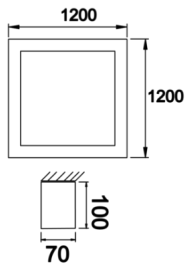

Shorefour M

SFR 120 120 140S 8040 10 99 OP 40 00

Surface Mounted Linear Luminary

Luminaire Group	Linear
Mounting Type	Surface Mounted
Luminary Color	RAL 9016 - RAL 9010
Housing	Aluminum extruded profile
Optics	Opal Diffuser
Light Source	LED
Electrical Protection Class	CLASS II
IP	40
IK	02
Operating Temperature	-20°C / +40°C
Luminous Flux	14976
Consumption Power	104
Luminaire Efficiency	144 lm/W
Color Rendering (CRI)	>80
Light Color Temperature (CCT)	2700K/3000K/4000K/6500K
Color Tolerance	< 3 SDCM
Driver Type	On/Off
Driver Brand	Tridonic
LED Brand	Samsung
Input Voltage / Frequency	220-240 V AC 50/60 Hz
Power Factor	>0.9
Surge	1kV
THD (AKIM)	>%20
LED life	>70.000 hours
Option	On-Off / Dali / 1-10V / With Emergency Kit

Technical Drawing

Photometric Curve

SKU	Product Code	Power (W)	Luminous Flux (LM)	CRI	CCT (K)	Optics	Dimensions (mm)
	SFR 120 120 140S 8040 10 99 OP 40 00	104	14976	>80	4000	120° Opal Diffuser	1200x1200x47x70