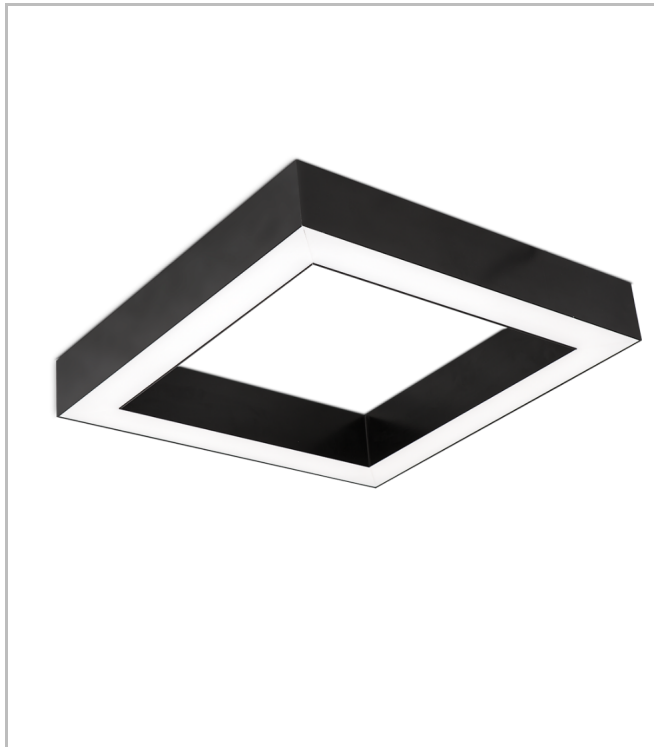

# Shorefour M

SFR 120 120 140S 8040 10 99 OP 40 00

Surface Mounted Linear Luminary

|                                      |  |
|--------------------------------------|--|
| <b>Luminaire Group</b>               | Linear                                     |
| <b>Mounting Type</b>                 | Surface Mounted                            |
| <b>Luminary Color</b>                | RAL 9016 - RAL 9010                        |
| <b>Housing</b>                       | Aluminum extruded profile                  |
| <b>Optics</b>                        | Opal Diffuser                              |
| <b>Light Source</b>                  | LED  |
| <b>Electrical Protection Class</b>   | CLASS II                                   |
| <b>IP</b>                            | 40   |
| <b>IK</b>                            | 02   |
| <b>Operating Temperature</b>         | -20°C / +40°C                              |
| <b>Luminous Flux</b>                 | 14976                                      |
| <b>Consumption Power</b>             | 104  |
| <b>Luminaire Efficiency</b>          | 144 lm/W                                   |
| <b>Color Rendering (CRI)</b>         | >80  |
| <b>Light Color Temperature (CCT)</b> | 2700K/3000K/4000K/6500K                    |
| <b>Color Tolerance</b>               | < 3 SDCM                                   |
| <b>Driver Type</b>                   | On/Off                                     |
| <b>Driver Brand</b>                  | Tridonic                                   |
| <b>LED Brand</b>                     | Samsung                                    |
| <b>Input Voltage / Frequency</b>     | 220-240 V AC 50/60 Hz                      |
| <b>Power Factor</b>                  | >0.9                                       |
| <b>Surge</b>                         | 1kV  |
| <b>THD (AKIM)</b>                    | >%20                                       |
| <b>LED life</b>                      | >70.000 hours                              |
| <b>Option</b>                        | On-Off / Dali / 1-10V / With Emergency Kit |