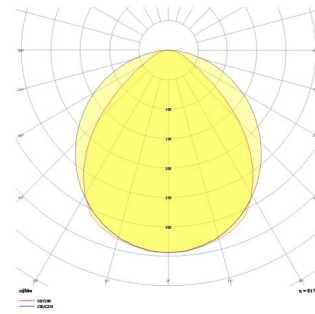

Shorefour M

SFR 120 120 140S 8040 10 99 OP 40 00

Surface Mounted Linear Luminary

Luminaire Group	Linear
Mounting Type	Surface Mounted
Luminary Color	RAL 9016 - RAL 9010
Housing	Aluminum extruded profile
Optics	Opal Diffuser
Light Source	LED
Electrical Protection Class	CLASS II
IP	40
IK	02
Operating Temperature	-20°C / +40°C
Luminous Flux	14976
Consumption Power	104
Luminaire Efficiency	144 lm/W
Color Rendering (CRI)	>80
Light Color Temperature (CCT)	2700K/3000K/4000K/6500K
Color Tolerance	< 3 SDCM
Driver Type	On/Off
Driver Brand	Tridonic
LED Brand	Samsung
Input Voltage / Frequency	220-240 V AC 50/60 Hz
Power Factor	>0.9
Surge	1kV
THD (AKIM)	>%20
LED life	>70.000 hours
Option	On-Off / Dali / 1-10V / With Emergency Kit

Technical Drawing

Photometric Curve

SKU	Product Code	Power (W)	Luminous Flux (LM)	CRI	CCT (K)	Optics	Dimensions (mm)
	SFR 120 120 140S 8040 10 99 OP 40 00	104	14976	>80	4000	120° Opal Diffuser	1200x1200x47x70