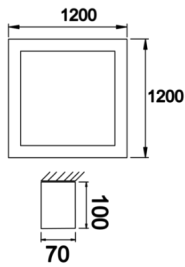

Shorefour M

SFR 120 120 140S 8040 10 99 OP 40 00

Surface Mounted Linear Luminary

Luminaire Group	Linear
Mounting Type	Surface Mounted
Luminary Color	RAL 9016 - RAL 9010
Housing	Aluminum extruded profile
Optics	Opal Diffuser
Light Source	LED
Electrical Protection Class	CLASS II
IP	40
IK	02
Operating Temperature	-20°C / +40°C
Luminous Flux	14976
Consumption Power	104
Luminaire Efficiency	144 lm/W
Color Rendering (CRI)	>80
Light Color Temperature (CCT)	2700K/3000K/4000K/6500K
Color Tolerance	< 3 SDCM
Driver Type	On/Off
Driver Brand	Tridonic
LED Brand	Samsung
Input Voltage / Frequency	220-240 V AC 50/60 Hz
Power Factor	>0.9
Surge	1kV
THD (AKIM)	>%20
LED life	>70.000 hours
Option	On-Off / Dali / 1-10V / With Emergency Kit

Technical Drawing

Photometric Curve

SKU	Product Code	Power (W)	Luminous Flux (LM)	CRI	CCT (K)	Optics	Dimensions (mm)
	SFR 120 120 140S 8040 10 99 OP 40 00	104	14976	>80	4000	120° Opal Diffuser	1200x1200x47x70