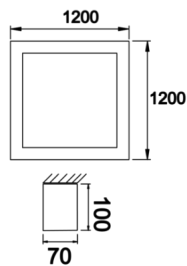

Technical Drawing

Photometric Curve

| SKU | Product Code                         | Power (W) | Luminous Flux (LM) | CRI | CCT (K) | Optics             | Dimensions (mm) |
|-----|--------------------------------------|-----------|--------------------|-----|---------|--------------------|-----------------|
|     | SFR 120 120 140S 8040 10 99 OP 40 00 | 104       | 14976              | >80 | 4000    | 120° Opal Diffuser | 1200x1200x47x70 |