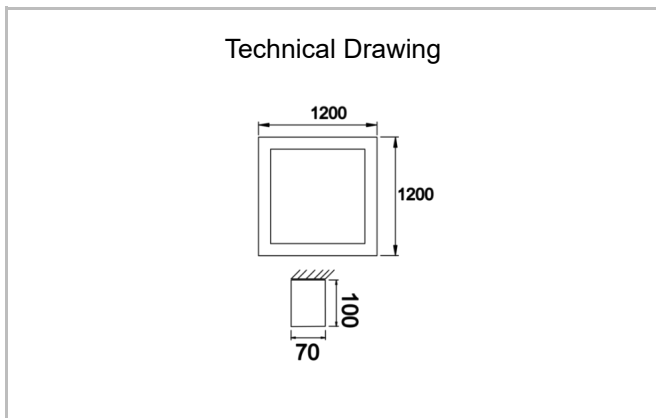

Shorefour M

SFR 092 092 106S 8040 10 99 OP 40 00

Surface Mounted Linear Luminary

Luminaire Group	Linear
Mounting Type	Surface Mounted
Luminaire Color	RAL 9016 - RAL 9010
Housing	Aluminum extruded profile
Optics	Opal Diffuser
Light Source	LED
Electrical Protection Class	CLASS II
IP	40
IK	02
Operating Temperature	-20°C / +40°C
Luminous Flux	11232
Consumption Power	78
Luminaire Efficiency	144 lm/W
Color Rendering (CRI)	>80
Light Color Temperature (CCT)	2700K/3000K/4000K/6500K
Color Tolerance	< 3 SDCM
Driver Type	On/Off
Driver Brand	Tridonic
LED Brand	Samsung
Input Voltage / Frequency	220-240 V AC 50/60 Hz
Power Factor	>0.9
Surge	1kV
THD (AKIM)	>%20
LED life	>70.000 hours
Option	On-Off / Dali / 1-10V / With Emergency Kit

SKU	Product Code	Power (W)	Luminous Flux (LM)	CRI	CCT (K)	Optics	Dimensions (mm)
	SFR 092 092 106S 8040 10 99 OP 40 00	78	11232	>80	4000	120° Opal Diffuser	920x920x47x70

www.atellighting.com