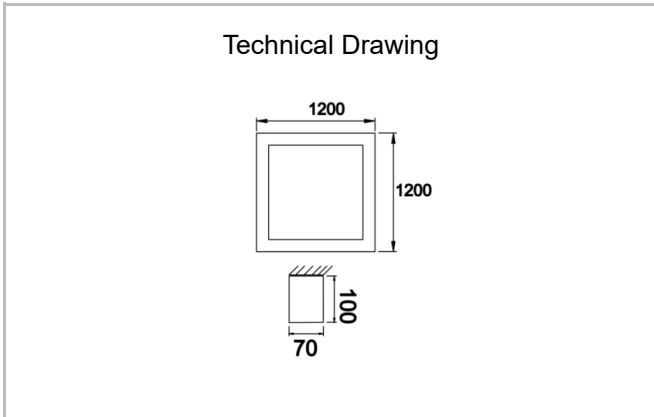

Shorefour M

SFR 092 092 106S 8040 10 99 OP 40 00

Surface Mounted Linear Luminary

Luminaire Group	Linear
Mounting Type	Surface Mounted
Luminary Color	RAL 9016 - RAL 9010
Housing	Aluminum extruded profile
Optics	Opal Diffuser
Light Source	LED
Electrical Protection Class	CLASS II
IP	40
IK	02
Operating Temperature	-20°C / +40°C
Luminous Flux	11232
Consumption Power	78
Luminaire Efficiency	144 lm/W
Color Rendering (CRI)	>80
Light Color Temperature (CCT)	2700K/3000K/4000K/6500K
Color Tolerance	< 3 SDCM
Driver Type	On/Off
Driver Brand	Tridonic
LED Brand	Samsung
Input Voltage / Frequency	220-240 V AC 50/60 Hz
Power Factor	>0.9
Surge	1kV
THD (AKIM)	>%20
LED life	>70.000 hours
Option	On-Off / Dali / 1-10V / With Emergency Kit

SKU	Product Code	Power (W)	Luminous Flux (LM)	CRI	CCT (K)	Optics	Dimensions (mm)
	SFR 092 092 106S 8040 10 99 OP 40 00	78	11232	>80	4000	120° Opal Diffuser	920x920x47x70

www.atellighting.com