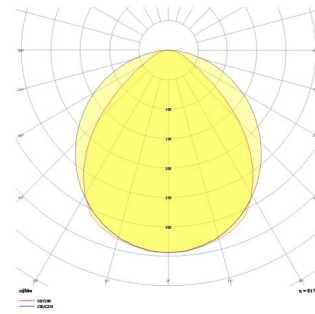

Shorefour M

SFR 092 092 106S 8040 10 99 OP 40 00

Surface Mounted Linear Luminary

Luminaire Group	Linear
Mounting Type	Surface Mounted
Luminary Color	RAL 9016 - RAL 9010
Housing	Aluminum extruded profile
Optics	Opal Diffuser
Light Source	LED
Electrical Protection Class	CLASS II
IP	40
IK	02
Operating Temperature	-20°C / +40°C
Luminous Flux	11232
Consumption Power	78
Luminaire Efficiency	144 lm/W
Color Rendering (CRI)	>80
Light Color Temperature (CCT)	2700K/3000K/4000K/6500K
Color Tolerance	< 3 SDCM
Driver Type	On/Off
Driver Brand	Tridonic
LED Brand	Samsung
Input Voltage / Frequency	220-240 V AC 50/60 Hz
Power Factor	>0.9
Surge	1kV
THD (AKIM)	>%20
LED life	>70.000 hours
Option	On-Off / Dali / 1-10V / With Emergency Kit

Technical Drawing

Photometric Curve

SKU	Product Code	Power (W)	Luminous Flux (LM)	CRI	CCT (K)	Optics	Dimensions (mm)
	SFR 092 092 106S 8040 10 99 OP 40 00	78	11232	>80	4000	120° Opal Diffuser	920x920x47x70