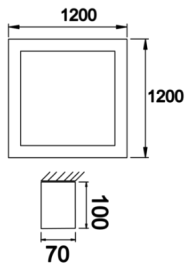

Shorefour M

SFR 092 092 106S 8040 10 99 OP 40 00

Surface Mounted Linear Luminary

Luminaire Group	Linear
Mounting Type	Surface Mounted
Luminary Color	RAL 9016 - RAL 9010
Housing	Aluminum extruded profile
Optics	Opal Diffuser
Light Source	LED
Electrical Protection Class	CLASS II
IP	40
IK	02
Operating Temperature	-20°C / +40°C
Luminous Flux	11232
Consumption Power	78
Luminaire Efficiency	144 lm/W
Color Rendering (CRI)	>80
Light Color Temperature (CCT)	2700K/3000K/4000K/6500K
Color Tolerance	< 3 SDCM
Driver Type	On/Off
Driver Brand	Tridonic
LED Brand	Samsung
Input Voltage / Frequency	220-240 V AC 50/60 Hz
Power Factor	>0.9
Surge	1kV
THD (AKIM)	>%20
LED life	>70.000 hours
Option	On-Off / Dali / 1-10V / With Emergency Kit

Technical Drawing

Photometric Curve

SKU	Product Code	Power (W)	Luminous Flux (LM)	CRI	CCT (K)	Optics	Dimensions (mm)
	SFR 092 092 106S 8040 10 99 OP 40 00	78	11232	>80	4000	120° Opal Diffuser	920x920x47x70