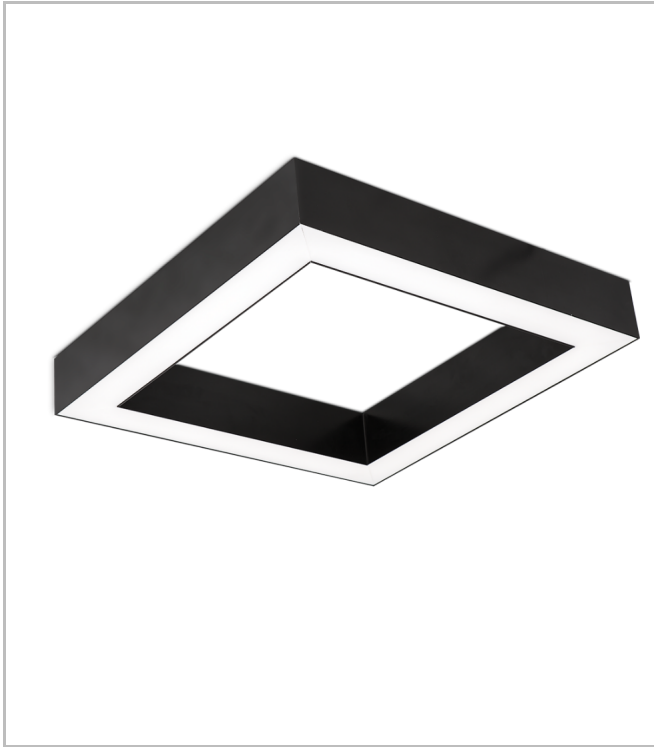

Shorefour M

SFR 092 092 106S 8040 10 99 OP 40 00

Surface Mounted Linear Luminary

Luminaire Group	Linear
Mounting Type	Surface Mounted
Luminary Color	RAL 9016 - RAL 9010
Housing	Aluminum extruded profile
Optics	Opal Diffuser
Light Source	LED
Electrical Protection Class	CLASS II
IP	40
IK	02
Operating Temperature	-20°C / +40°C
Luminous Flux	11232
Consumption Power	78
Luminaire Efficiency	144 lm/W
Color Rendering (CRI)	>80
Light Color Temperature (CCT)	2700K/3000K/4000K/6500K
Color Tolerance	< 3 SDCM
Driver Type	On/Off
Driver Brand	Tridonic
LED Brand	Samsung
Input Voltage / Frequency	220-240 V AC 50/60 Hz
Power Factor	>0.9
Surge	1kV
THD (AKIM)	>%20
LED life	>70.000 hours
Option	On-Off / Dali / 1-10V / With Emergency Kit

Technical Drawing

Photometric Curve

SKU	Product Code	Power (W)	Luminous Flux (LM)	CRI	CCT (K)	Optics	Dimensions (mm)
	SFR 092 092 106S 8040 10 99 OP 40 00	78	11232	>80	4000	120° Opal Diffuser	920x920x47x70