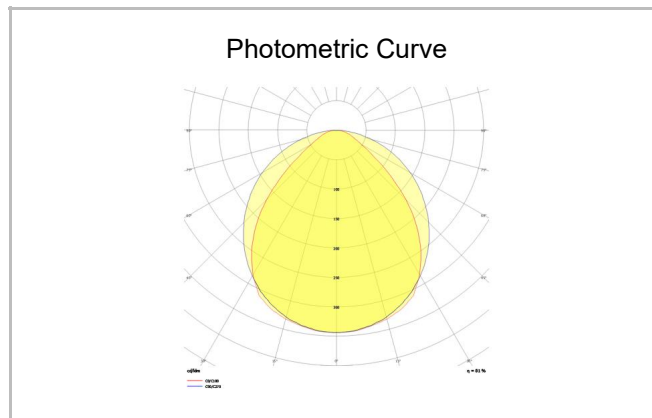

Shorefour M

SFR 092 092 106S 8040 10 99 OP 40 00

Surface Mounted Linear Luminary

Luminaire Group	Linear
Mounting Type	Surface Mounted
Luminaire Color	RAL 9016 - RAL 9010
Housing	Aluminum extruded profile
Optics	Opal Diffuser
Light Source	LED
Electrical Protection Class	CLASS II
IP	40
IK	02
Operating Temperature	-20°C / +40°C
Luminous Flux	11232
Consumption Power	78
Luminaire Efficiency	144 lm/W
Color Rendering (CRI)	>80
Light Color Temperature (CCT)	2700K/3000K/4000K/6500K
Color Tolerance	< 3 SDCM
Driver Type	On/Off
Driver Brand	Tridonic
LED Brand	Samsung
Input Voltage / Frequency	220-240 V AC 50/60 Hz
Power Factor	>0.9
Surge	1kV
THD (AKIM)	>%20
LED life	>70.000 hours
Option	On-Off / Dali / 1-10V / With Emergency Kit

SKU	Product Code	Power (W)	Luminous Flux (LM)	CRI	CCT (K)	Optics	Dimensions (mm)
	SFR 092 092 106S 8040 10 99 OP 40 00	78	11232	>80	4000	120° Opal Diffuser	920x920x47x70

www.atellighting.com