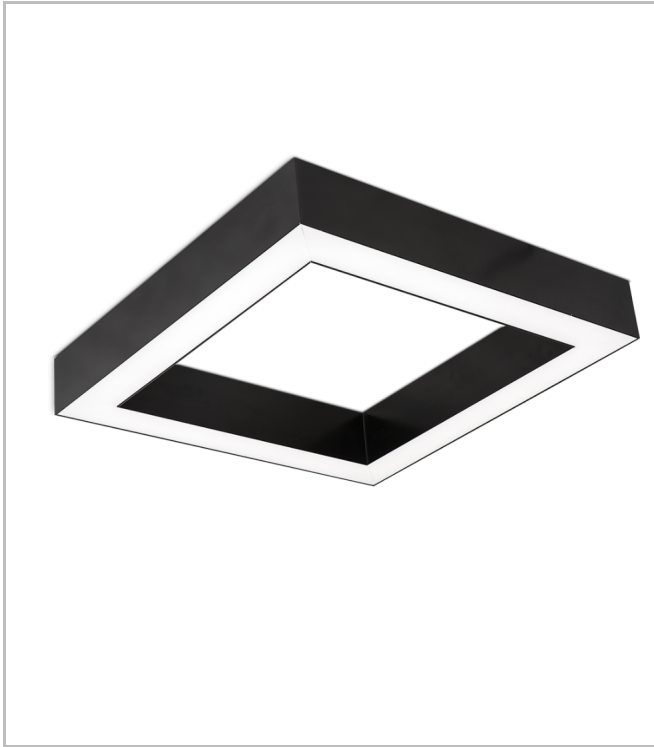

Shorefour M

SFR 092 092 106S 8040 10 99 OP 40 00

Surface Mounted Linear Luminary

Luminaire Group	Linear
Mounting Type	Surface Mounted
Luminary Color	RAL 9016 - RAL 9010
Housing	Aluminum extruded profile
Optics	Opal Diffuser
Light Source	LED
Electrical Protection Class	CLASS II
IP	40
IK	02
Operating Temperature	-20°C / +40°C
Luminous Flux	11232
Consumption Power	78
Luminaire Efficiency	144 lm/W
Color Rendering (CRI)	>80
Light Color Temperature (CCT)	2700K/3000K/4000K/6500K
Color Tolerance	< 3 SDCM
Driver Type	On/Off
Driver Brand	Tridonic
LED Brand	Samsung
Input Voltage / Frequency	220-240 V AC 50/60 Hz
Power Factor	>0.9
Surge	1kV
THD (AKIM)	>%20
LED life	>70.000 hours
Option	On-Off / Dali / 1-10V / With Emergency Kit

SKU	Product Code	Power (W)	Luminous Flux (LM)	CRI	CCT (K)	Optics	Dimensions (mm)
	SFR 092 092 106S 8040 10 99 OP 40 00	78	11232	>80	4000	120° Opal Diffuser	920x920x47x70

www.atellighting.com