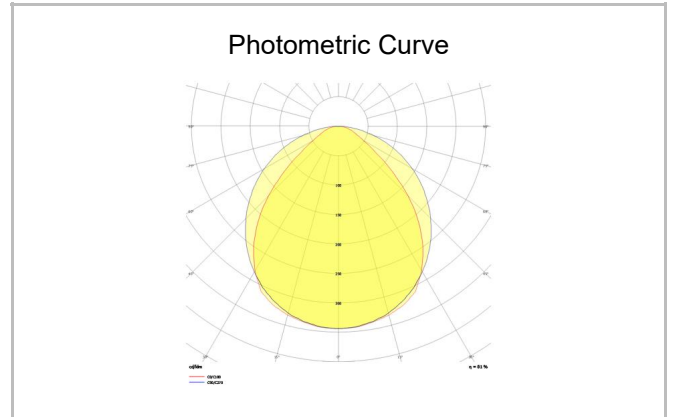

Shorefour M

SFR 092 092 106S 8040 10 99 OP 40 00

Surface Mounted Linear Luminary

Luminaire Group	Linear
Mounting Type	Surface Mounted
Luminary Color	RAL 9016 - RAL 9010
Housing	Aluminum extruded profile
Optics	Opal Diffuser
Light Source	LED
Electrical Protection Class	CLASS II
IP	40
IK	02
Operating Temperature	-20°C / +40°C
Luminous Flux	11232
Consumption Power	78
Luminaire Efficiency	144 lm/W
Color Rendering (CRI)	>80
Light Color Temperature (CCT)	2700K/3000K/4000K/6500K
Color Tolerance	< 3 SDCM
Driver Type	On/Off
Driver Brand	Tridonic
LED Brand	Samsung
Input Voltage / Frequency	220-240 V AC 50/60 Hz
Power Factor	>0.9
Surge	1kV
THD (AKIM)	>%20
LED life	>70.000 hours
Option	On-Off / Dali / 1-10V / With Emergency Kit

SKU	Product Code	Power (W)	Luminous Flux (LM)	CRI	CCT (K)	Optics	Dimensions (mm)
	SFR 092 092 106S 8040 10 99 OP 40 00	78	11232	>80	4000	120° Opal Diffuser	920x920x47x70

www.atellighting.com