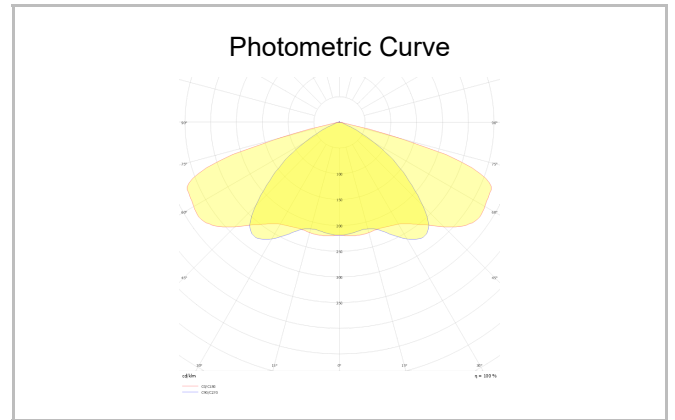

# Protector

PRD 032 039 150Y 8030 10 SM LN 66 00

Pole Mounted Road Lighting & Floodlight Luminaire

<b>Luminaire Group</b>	Road Lighting & Floodlight
<b>Mounting Type</b>	Pole Mounted
<b>Luminaire Color</b>	RAL 9005
<b>Housing</b>	Electrostatic Powder Coated Aluminium
<b>Optics</b>	4 mm Tempered Glass
<b>Light Source</b>	Mid Power LED
<b>Electrical Protection Class</b>	CLASS II
<b>IP</b>	66
<b>IK</b>	08
<b>Operating Temperature</b>	-20°C / +40°C
<b>Luminous Flux</b>	19500
<b>Consumption Power</b>	150
<b>Luminaire Efficiency</b>	130 lm/W
<b>Color Rendering (CRI)</b>	70
<b>Light Color Temperature (CCT)</b>	3000
<b>Color Tolerance</b>	< 3 SDCM
<b>Driver Type</b>	On/Off
<b>Input Voltage / Frequency</b>	220-240 V AC 50/60 Hz
<b>Power Factor</b>	>0.9
<b>Surge</b>	1kV
<b>THD (AKIM)</b>	>%20
<b>LED life</b>	>100.000 hours
<b>Option</b>	SPD, IP68 Connector

SKU	Product Code	Power (W)	Luminous Flux (LM)	CRI	CCT (K)	Optics	Dimensions (mm)
	PRD 032 039 150Y 8030 10 SM LN 66 00	150	19500	70	3000	Symmetrical Lens	386x320x63