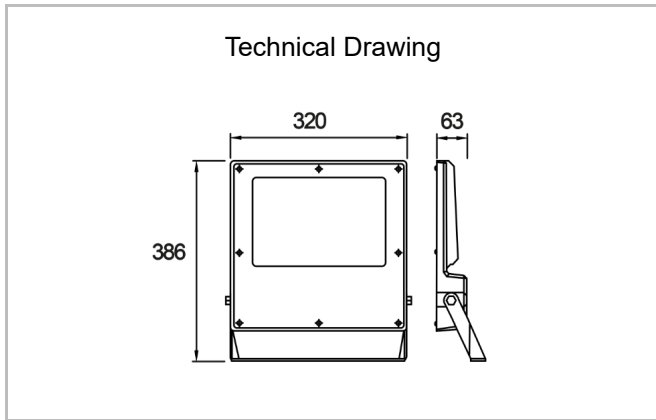

# Protector

PRD 032 039 150Y 8030 10 SM LN 66 00

Pole Mounted Road Lighting & Floodlight Luminaire

<b>Luminaire Group</b>	Road Lighting & Floodlight
<b>Mounting Type</b>	Pole Mounted
<b>Luminaire Color</b>	RAL 9005
<b>Housing</b>	Electrostatic Powder Coated Aluminium
<b>Optics</b>	4 mm Tempered Glass
<b>Light Source</b>	Mid Power LED
<b>Electrical Protection Class</b>	CLASS II
<b>IP</b>	66
<b>IK</b>	08
<b>Operating Temperature</b>	-20°C / +40°C
<b>Luminous Flux</b>	19500
<b>Consumption Power</b>	150
<b>Luminaire Efficiency</b>	130 lm/W
<b>Color Rendering (CRI)</b>	70
<b>Light Color Temperature (CCT)</b>	3000
<b>Color Tolerance</b>	< 3 SDCM
<b>Driver Type</b>	On/Off
<b>Input Voltage / Frequency</b>	220-240 V AC 50/60 Hz
<b>Power Factor</b>	>0.9
<b>Surge</b>	1kV
<b>THD (AKIM)</b>	>%20
<b>LED life</b>	>100.000 hours
<b>Option</b>	SPD, IP68 Connector

SKU	Product Code	Power (W)	Luminous Flux (LM)	CRI	CCT (K)	Optics	Dimensions (mm)
	PRD 032 039 150Y 8030 10 SM LN 66 00	150	19500	70	3000	Symmetrical Lens	386x320x63