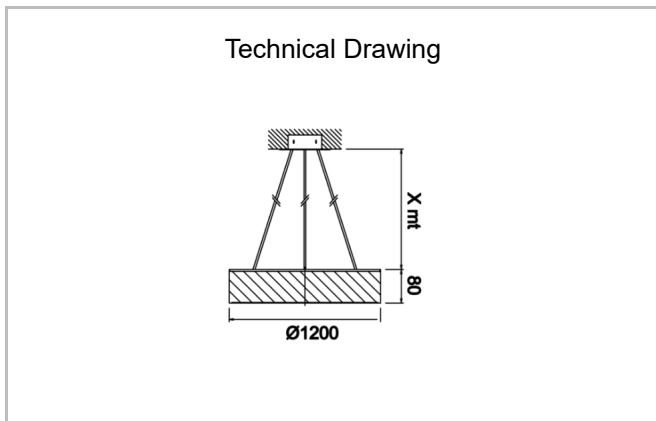

Drums

DRM 120 008 120S 8040 10 99 OP 40 00

Surface Mounted Luminary

Luminaire Group	Surface Mounted
Mounting Type	Surface Mounted
Luminaire Color	RAL 9005 - RAL 9006 - RAL 9010
Housing	Aluminum Extrusion
Optics	Opal Diffuser
Light Source	LED
Electrical Protection Class	CLASS II
IP	40
IK	02
Operating Temperature	-20°C / +40°C
Luminous Flux	16320
Consumption Power	120
Luminaire Efficiency	124,5 lm/W
Color Rendering (CRI)	>80
Light Color Temperature (CCT)	2700K/3000K/4000K/6500K
Color Tolerance	< 3 SDCM
Driver Type	On/Off
Driver Brand	Tridonic
LED Brand	Samsung
Input Voltage / Frequency	220-240 V AC 50/60 Hz
Power Factor	>0.9
Surge	1kV
THD (AKIM)	>%20
LED life	>50.000 hours
Option	On-Off / Dali / 1-10V / With Emergency Kit

SKU	Product Code	Power (W)	Luminous Flux (LM)	CRI	CCT (K)	Optics	Dimensions (mm)
	DRM 120 008 120S 8040 10 99 OP 40 00	120	16320	>80	4000	120° Opal Diffuser	Ø120