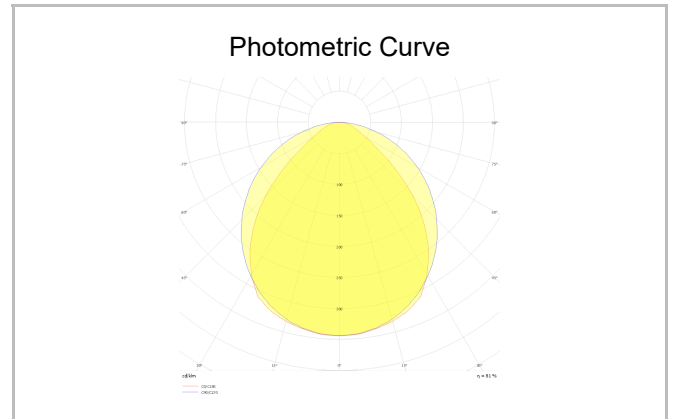

Drums

DRM 120 008 150P 8040 10 99 OP 40 00

Surface Mounted Luminary

Luminaire Group	Surface Mounted
Mounting Type	Surface Mounted
Luminaire Color	RAL 9005 - RAL 9006 - RAL 9010
Housing	Aluminum Extrusion
Optics	Opal Diffuser
Light Source	LED
Electrical Protection Class	CLASS II
IP	40
IK	02
Operating Temperature	-20°C / +40°C
Luminous Flux	16320
Consumption Power	120
Luminaire Efficiency	124,5 lm/W
Color Rendering (CRI)	>80
Light Color Temperature (CCT)	2700K/3000K/4000K/6500K
Color Tolerance	< 3 SDCM
Driver Type	On/Off
Driver Brand	Tridonic
LED Brand	Samsung
Input Voltage / Frequency	220-240 V AC 50/60 Hz
Power Factor	>0.9
Surge	1kV
THD (AKIM)	>%20
LED life	>50.000 hours
Option	On-Off / Dali / 1-10V / With Emergency Kit

SKU	Product Code	Power (W)	Luminous Flux (LM)	CRI	CCT (K)	Optics	Dimensions (mm)
	DRM 120 008 150P 8040 10 99 OP 40 00	120	16320	>80	4000	120° Opal Diffuser	Ø120

www.atellighting.com