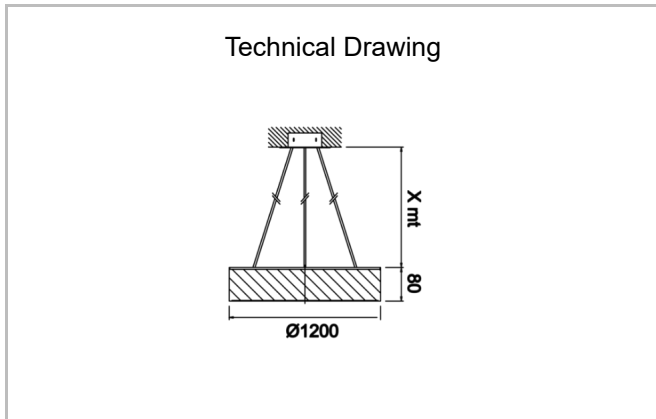

Drums

DRM 120 008 150P 8040 10 99 OP 40 00

Surface Mounted Luminary

Luminaire Group	Surface Mounted
Mounting Type	Surface Mounted
Luminaire Color	RAL 9005 - RAL 9006 - RAL 9010
Housing	Aluminum Extrusion
Optics	Opal Diffuser
Light Source	LED
Electrical Protection Class	CLASS II
IP	40
IK	02
Operating Temperature	-20°C / +40°C
Luminous Flux	16320
Consumption Power	120
Luminaire Efficiency	124,5 lm/W
Color Rendering (CRI)	>80
Light Color Temperature (CCT)	2700K/3000K/4000K/6500K
Color Tolerance	< 3 SDCM
Driver Type	On/Off
Driver Brand	Tridonic
LED Brand	Samsung
Input Voltage / Frequency	220-240 V AC 50/60 Hz
Power Factor	>0.9
Surge	1kV
THD (AKIM)	>%20
LED life	>50.000 hours
Option	On-Off / Dali / 1-10V / With Emergency Kit

SKU	Product Code	Power (W)	Luminous Flux (LM)	CRI	CCT (K)	Optics	Dimensions (mm)
	DRM 120 008 150P 8040 10 99 OP 40 00	120	16320	>80	4000	120° Opal Diffuser	Ø120

www.atellighting.com