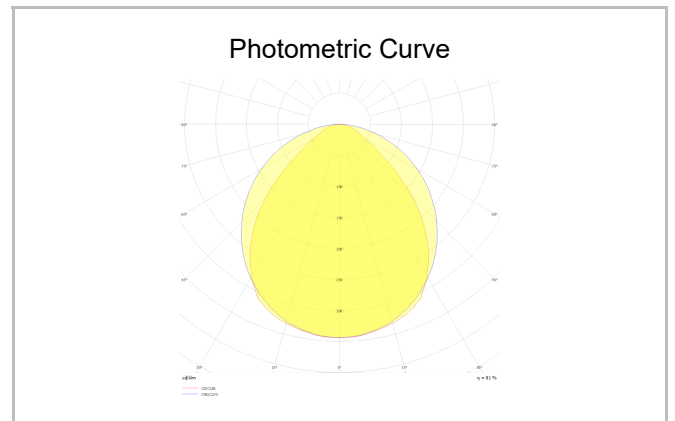

Drums

DRM 120 008 120S 8040 10 99 OP 40 00

Surface Mounted Luminary

Luminaire Group	Surface Mounted
Mounting Type	Surface Mounted
Luminaire Color	RAL 9005 - RAL 9006 - RAL 9010
Housing	Aluminum Extrusion
Optics	Opal Diffuser
Light Source	LED
Electrical Protection Class	CLASS II
IP	40
IK	02
Operating Temperature	-20°C / +40°C
Luminous Flux	16320
Consumption Power	120
Luminaire Efficiency	124,5 lm/W
Color Rendering (CRI)	>80
Light Color Temperature (CCT)	2700K/3000K/4000K/6500K
Color Tolerance	< 3 SDCM
Driver Type	On/Off
Driver Brand	Tridonic
LED Brand	Samsung
Input Voltage / Frequency	220-240 V AC 50/60 Hz
Power Factor	>0.9
Surge	1kV
THD (AKIM)	>%20
LED life	>50.000 hours
Option	On-Off / Dali / 1-10V / With Emergency Kit

SKU	Product Code	Power (W)	Luminous Flux (LM)	CRI	CCT (K)	Optics	Dimensions (mm)
	DRM 120 008 120S 8040 10 99 OP 40 00	120	16320	>80	4000	120° Opal Diffuser	Ø120