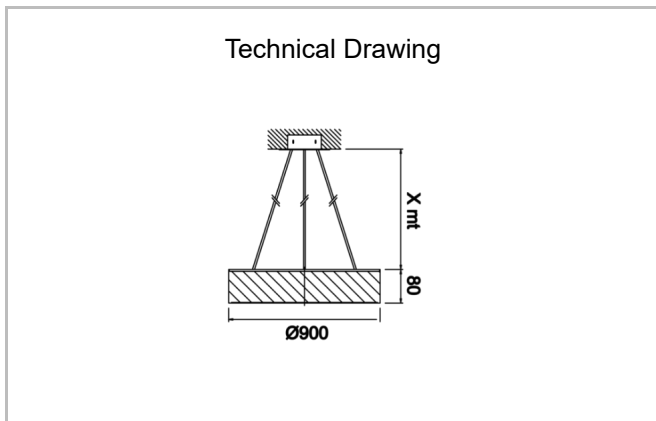

Drums

DRM 090 008 96S 8040 26 99 OP 40 00

Surface Mounted Luminary

Luminaire Group	Surface Mounted
Mounting Type	Surface Mounted
Luminaire Color	RAL 9005 - RAL 9006 - RAL 9010
Housing	Aluminum Extrusion
Optics	Opal Diffuser
Light Source	LED
Electrical Protection Class	CLASS II
IP	40
IK	02
Operating Temperature	-20°C / +40°C
Luminous Flux	13095
Consumption Power	96
Luminaire Efficiency	124,5 lm/W
Color Rendering (CRI)	>80
Light Color Temperature (CCT)	2700K/3000K/4000K/6500K
Color Tolerance	< 3 SDCM
Driver Type	On/Off
Driver Brand	Tridonic
LED Brand	Samsung
Input Voltage / Frequency	220-240 V AC 50/60 Hz
Power Factor	>0.9
Surge	1kV
THD (AKIM)	>%20
LED life	>50.000 hours
Option	On-Off / Dali / 1-10V / With Emergency Kit

SKU	Product Code	Power (W)	Luminous Flux (LM)	CRI	CCT (K)	Optics	Dimensions (mm)
	DRM 090 008 96S 8040 26 99 OP 40 00	96	13095	>80	4000	120° Opal Diffuser	Ø90