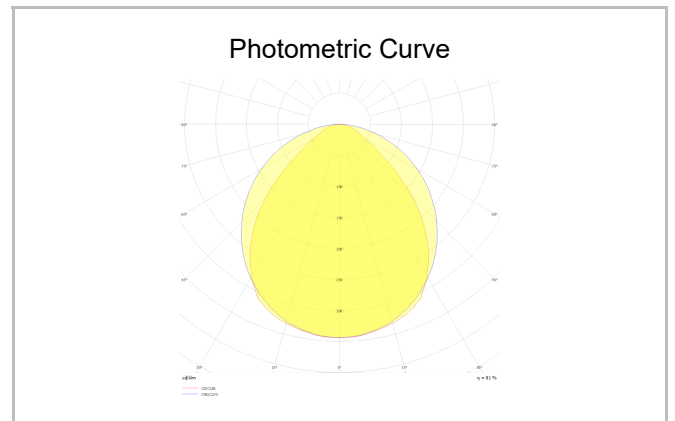

Drums

DRM 090 008 96S 8040 26 99 OP 40 00

Surface Mounted Luminary

Luminaire Group	Surface Mounted
Mounting Type	Surface Mounted
Luminaire Color	RAL 9005 - RAL 9006 - RAL 9010
Housing	Aluminum Extrusion
Optics	Opal Diffuser
Light Source	LED
Electrical Protection Class	CLASS II
IP	40
IK	02
Operating Temperature	-20°C / +40°C
Luminous Flux	13095
Consumption Power	96
Luminaire Efficiency	124,5 lm/W
Color Rendering (CRI)	>80
Light Color Temperature (CCT)	2700K/3000K/4000K/6500K
Color Tolerance	< 3 SDCM
Driver Type	On/Off
Driver Brand	Tridonic
LED Brand	Samsung
Input Voltage / Frequency	220-240 V AC 50/60 Hz
Power Factor	>0.9
Surge	1kV
THD (AKIM)	>%20
LED life	>50.000 hours
Option	On-Off / Dali / 1-10V / With Emergency Kit

SKU	Product Code	Power (W)	Luminous Flux (LM)	CRI	CCT (K)	Optics	Dimensions (mm)
	DRM 090 008 96S 8040 26 99 OP 40 00	96	13095	>80	4000	120° Opal Diffuser	Ø90