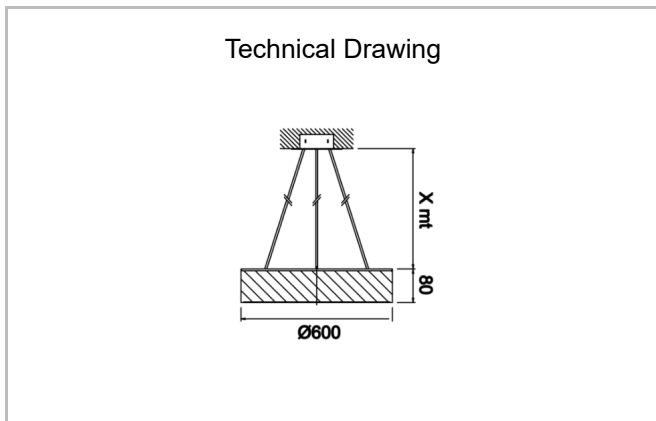

Drums

DRM 060 008 048S 8040 26 99 OP 40 00

Surface Mounted Luminary

Luminaire Group	Surface Mounted
Mounting Type	Surface Mounted
Luminaire Color	RAL 9005 - RAL 9006 - RAL 9010
Housing	Aluminum Extrusion
Optics	Opal Diffuser
Light Source	LED
Electrical Protection Class	CLASS II
IP	40
IK	02
Operating Temperature	-20°C / +40°C
Luminous Flux	6195
Consumption Power	51
Luminaire Efficiency	124,5 lm/W
Color Rendering (CRI)	>80
Light Color Temperature (CCT)	2700K/3000K/4000K/6500K
Color Tolerance	< 3 SDCM
Driver Type	On/Off
Driver Brand	Tridonic
LED Brand	Samsung
Input Voltage / Frequency	220-240 V AC 50/60 Hz
Power Factor	>0.9
Surge	1kV
THD (AKIM)	>%20
LED life	>50.000 hours
Option	On-Off / Dali / 1-10V / With Emergency Kit

SKU	Product Code	Power (W)	Luminous Flux (LM)	CRI	CCT (K)	Optics	Dimensions (mm)
	DRM 060 008 048S 8040 26 99 OP 40 00	51	6195	>80	4000	120° Opal Diffuser	Ø60

www.atellighting.com