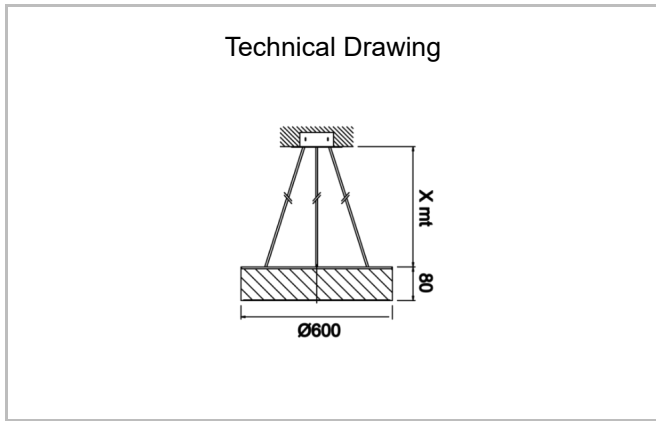

Drums

DRM 060 008 051S 8040 26 99 OP 40 00

Surface Mounted Luminary

Luminaire Group	Surface Mounted
Mounting Type	Surface Mounted
Luminaire Color	RAL 9005 - RAL 9006 - RAL 9010
Housing	Aluminum Extrusion
Optics	Opal Diffuser
Light Source	LED
Electrical Protection Class	CLASS II
IP	40
IK	02
Operating Temperature	-20°C / +40°C
Luminous Flux	6195
Consumption Power	51
Luminaire Efficiency	124,5 lm/W
Color Rendering (CRI)	>80
Light Color Temperature (CCT)	2700K/3000K/4000K/6500K
Color Tolerance	< 3 SDCM
Driver Type	On/Off
Driver Brand	Tridonic
LED Brand	Samsung
Input Voltage / Frequency	220-240 V AC 50/60 Hz
Power Factor	>0.9
Surge	1kV
THD (AKIM)	>%20
LED life	>50.000 hours
Option	On-Off / Dali / 1-10V / With Emergency Kit

SKU	Product Code	Power (W)	Luminous Flux (LM)	CRI	CCT (K)	Optics	Dimensions (mm)
	DRM 060 008 051S 8040 26 99 OP 40 00	51	6195	>80	4000	120° Opal Diffuser	Ø60

www.atellighting.com