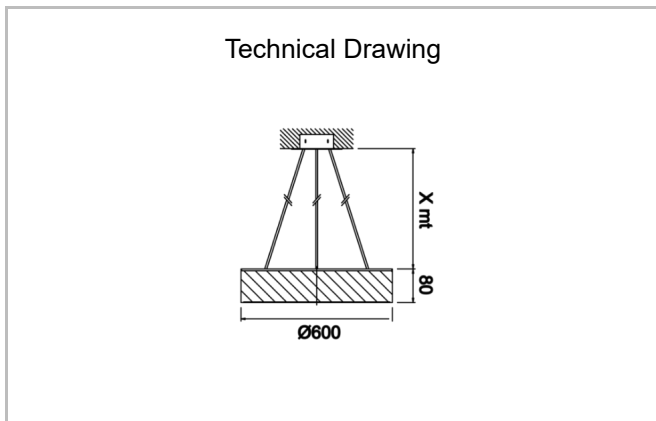

# Drums

DRM 060 008 051S 8040 26 99 OP 40 00

Surface Mounted Luminary

<b>Luminaire Group</b>	Surface Mounted
<b>Mounting Type</b>	Surface Mounted
<b>Luminaire Color</b>	RAL 9005 - RAL 9006 - RAL 9010
<b>Housing</b>	Aluminum Extrusion
<b>Optics</b>	Opal Diffuser
<b>Light Source</b>	LED
<b>Electrical Protection Class</b>	CLASS II
<b>IP</b>	40
<b>IK</b>	02
<b>Operating Temperature</b>	-20°C / +40°C
<b>Luminous Flux</b>	6195
<b>Consumption Power</b>	51
<b>Luminaire Efficiency</b>	124,5 lm/W
<b>Color Rendering (CRI)</b>	>80
<b>Light Color Temperature (CCT)</b>	2700K/3000K/4000K/6500K
<b>Color Tolerance</b>	< 3 SDCM
<b>Driver Type</b>	On/Off
<b>Driver Brand</b>	Tridonic
<b>LED Brand</b>	Samsung
<b>Input Voltage / Frequency</b>	220-240 V AC 50/60 Hz
<b>Power Factor</b>	>0.9
<b>Surge</b>	1kV
<b>THD (AKIM)</b>	>%20
<b>LED life</b>	>50.000 hours
<b>Option</b>	On-Off / Dali / 1-10V / With Emergency Kit

SKU	Product Code	Power (W)	Luminous Flux (LM)	CRI	CCT (K)	Optics	Dimensions (mm)
	DRM 060 008 051S 8040 26 99 OP 40 00	51	6195	>80	4000	120° Opal Diffuser	Ø60

[www.atellighting.com](http://www.atellighting.com)