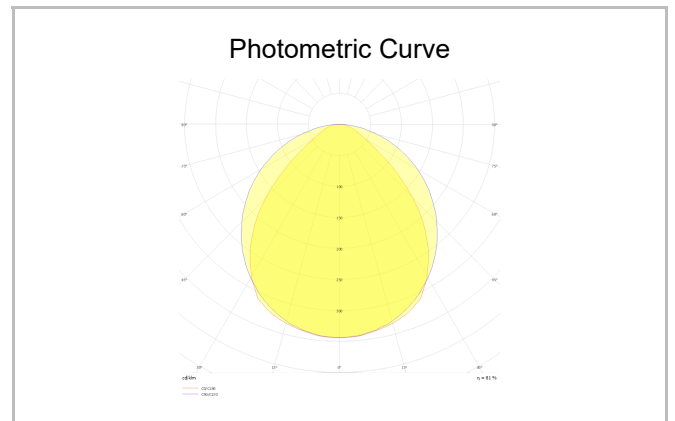

Drums

DRM 060 008 048S 8040 26 99 OP 40 00

Surface Mounted Luminary

Luminaire Group	Surface Mounted
Mounting Type	Surface Mounted
Luminaire Color	RAL 9005 - RAL 9006 - RAL 9010
Housing	Aluminum Extrusion
Optics	Opal Diffuser
Light Source	LED
Electrical Protection Class	CLASS II
IP	40
IK	02
Operating Temperature	-20°C / +40°C
Luminous Flux	6195
Consumption Power	51
Luminaire Efficiency	124,5 lm/W
Color Rendering (CRI)	>80
Light Color Temperature (CCT)	2700K/3000K/4000K/6500K
Color Tolerance	< 3 SDCM
Driver Type	On/Off
Driver Brand	Tridonic
LED Brand	Samsung
Input Voltage / Frequency	220-240 V AC 50/60 Hz
Power Factor	>0.9
Surge	1kV
THD (AKIM)	>%20
LED life	>50.000 hours
Option	On-Off / Dali / 1-10V / With Emergency Kit

SKU	Product Code	Power (W)	Luminous Flux (LM)	CRI	CCT (K)	Optics	Dimensions (mm)
	DRM 060 008 048S 8040 26 99 OP 40 00	51	6195	>80	4000	120° Opal Diffuser	Ø60

www.atellighting.com