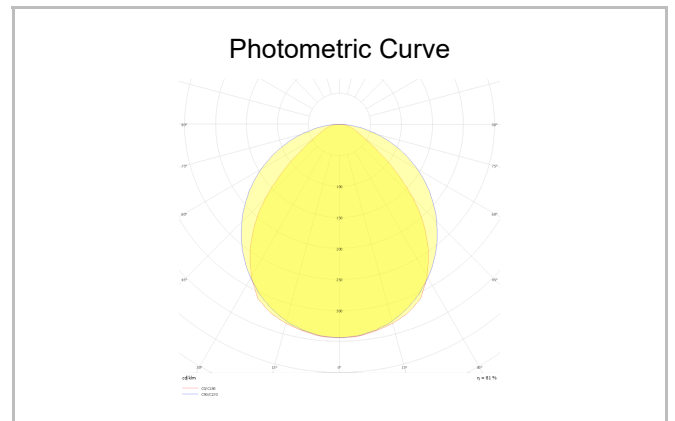

# Drums

DRM 060 008 051S 8040 26 99 OP 40 00

Surface Mounted Luminary

<b>Luminaire Group</b>	Surface Mounted
<b>Mounting Type</b>	Surface Mounted
<b>Luminaire Color</b>	RAL 9005 - RAL 9006 - RAL 9010
<b>Housing</b>	Aluminum Extrusion
<b>Optics</b>	Opal Diffuser
<b>Light Source</b>	LED
<b>Electrical Protection Class</b>	CLASS II
<b>IP</b>	40
<b>IK</b>	02
<b>Operating Temperature</b>	-20°C / +40°C
<b>Luminous Flux</b>	6195
<b>Consumption Power</b>	51
<b>Luminaire Efficiency</b>	124,5 lm/W
<b>Color Rendering (CRI)</b>	>80
<b>Light Color Temperature (CCT)</b>	2700K/3000K/4000K/6500K
<b>Color Tolerance</b>	< 3 SDCM
<b>Driver Type</b>	On/Off
<b>Driver Brand</b>	Tridonic
<b>LED Brand</b>	Samsung
<b>Input Voltage / Frequency</b>	220-240 V AC 50/60 Hz
<b>Power Factor</b>	>0.9
<b>Surge</b>	1kV
<b>THD (AKIM)</b>	>%20
<b>LED life</b>	>50.000 hours
<b>Option</b>	On-Off / Dali / 1-10V / With Emergency Kit

SKU	Product Code	Power (W)	Luminous Flux (LM)	CRI	CCT (K)	Optics	Dimensions (mm)
	DRM 060 008 051S 8040 26 99 OP 40 00	51	6195	>80	4000	120° Opal Diffuser	Ø60

[www.atellighting.com](http://www.atellighting.com)