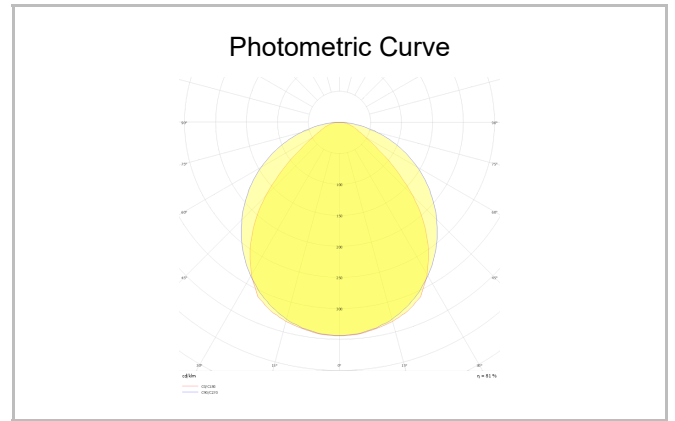

Drums

DRM 060 008 051S 8040 26 99 OP 40 00

Surface Mounted Luminary

Luminaire Group	Surface Mounted
Mounting Type	Surface Mounted
Luminaire Color	RAL 9005 - RAL 9006 - RAL 9010
Housing	Aluminum Extrusion
Optics	Opal Diffuser
Light Source	LED
Electrical Protection Class	CLASS II
IP	40
IK	02
Operating Temperature	-20°C / +40°C
Luminous Flux	6195
Consumption Power	51
Luminaire Efficiency	124,5 lm/W
Color Rendering (CRI)	>80
Light Color Temperature (CCT)	2700K/3000K/4000K/6500K
Color Tolerance	< 3 SDCM
Driver Type	On/Off
Driver Brand	Tridonic
LED Brand	Samsung
Input Voltage / Frequency	220-240 V AC 50/60 Hz
Power Factor	>0.9
Surge	1kV
THD (AKIM)	>%20
LED life	>50.000 hours
Option	On-Off / Dali / 1-10V / With Emergency Kit

SKU	Product Code	Power (W)	Luminous Flux (LM)	CRI	CCT (K)	Optics	Dimensions (mm)
	DRM 060 008 051S 8040 26 99 OP 40 00	51	6195	>80	4000	120° Opal Diffuser	Ø60

www.atellighting.com