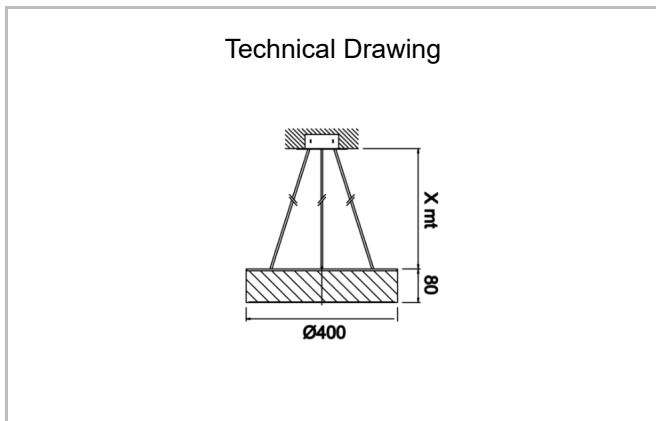

Drums

DRM 040 008 025S 8040 10 99 OP 40 00

Surface Mounted Luminary

Luminaire Group	Surface Mounted
Mounting Type	Surface Mounted
Luminaire Color	RAL 9005 - RAL 9006 - RAL 9010
Housing	Aluminum Extrusion
Optics	Opal Diffuser
Light Source	LED
Electrical Protection Class	CLASS II
IP	40
IK	02
Operating Temperature	-20°C / +40°C
Luminous Flux	4370
Consumption Power	40
Luminaire Efficiency	124,5 lm/W
Color Rendering (CRI)	>80
Light Color Temperature (CCT)	2700K/3000K/4000K/6500K
Color Tolerance	< 3 SDCM
Driver Type	On/Off
Driver Brand	Tridonic
LED Brand	Samsung
Input Voltage / Frequency	220-240 V AC 50/60 Hz
Power Factor	>0.9
Surge	1kV
THD (AKIM)	>%20
LED life	>50.000 hours
Option	On-Off / Dali / 1-10V / With Emergency Kit

SKU	Product Code	Power (W)	Luminous Flux (LM)	CRI	CCT (K)	Optics	Dimensions (mm)
	DRM 040 008 025S 8040 10 99 OP 40 00	40	4370	>80	4000	120° Opal Diffuser	Ø50

www.atellighting.com