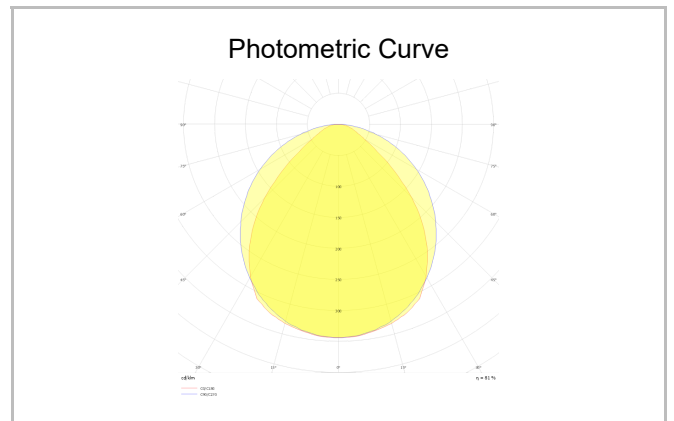

Drums

DRM 040 008 025S 8040 10 99 OP 40 00

Surface Mounted Luminary

Luminaire Group	Surface Mounted
Mounting Type	Surface Mounted
Luminaire Color	RAL 9005 - RAL 9006 - RAL 9010
Housing	Aluminum Extrusion
Optics	Opal Diffuser
Light Source	LED
Electrical Protection Class	CLASS II
IP	40
IK	02
Operating Temperature	-20°C / +40°C
Luminous Flux	4370
Consumption Power	40
Luminaire Efficiency	124,5 lm/W
Color Rendering (CRI)	>80
Light Color Temperature (CCT)	2700K/3000K/4000K/6500K
Color Tolerance	< 3 SDCM
Driver Type	On/Off
Driver Brand	Tridonic
LED Brand	Samsung
Input Voltage / Frequency	220-240 V AC 50/60 Hz
Power Factor	>0.9
Surge	1kV
THD (AKIM)	>%20
LED life	>50.000 hours
Option	On-Off / Dali / 1-10V / With Emergency Kit

SKU	Product Code	Power (W)	Luminous Flux (LM)	CRI	CCT (K)	Optics	Dimensions (mm)
	DRM 040 008 025S 8040 10 99 OP 40 00	40	4370	>80	4000	120° Opal Diffuser	Ø50

www.atellighting.com