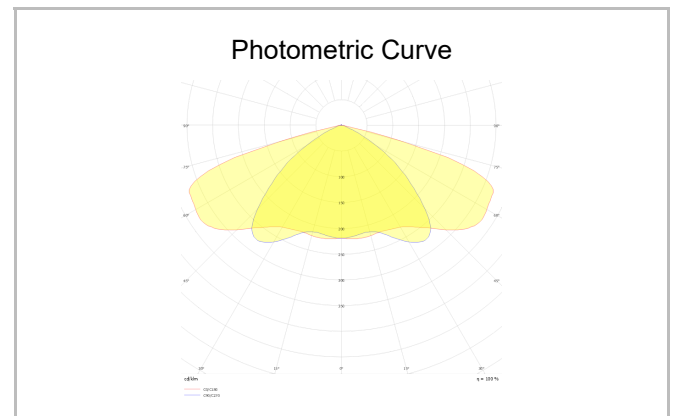

Promete S

PMT 028 033 040Y 8040 10 SM LN 66 00

Road Lighting & Floodlight Luminary

Luminaire Group	Road Lighting & Floodlight
Luminary Color	RAL 9005
Housing	Aluminum Injection
Optics	Symmetrical / Asymmetrical° Lens & Tempered Glass
Light Source	LED
Electrical Protection Class	CLASS II
IP	66
IK	08
Operating Temperature	-40°C / +55°C
Luminous Flux	4800
Consumption Power	40
Luminaire Efficiency	120 lm/W
Color Rendering (CRI)	>70
Light Color Temperature (CCT)	3000K/4000K/6500K
Color Tolerance	< 3 SDCM
Driver Type	On/Off
Input Voltage / Frequency	220-240 V AC 50/60 Hz
Power Factor	>0.9
Surge	1kV
THD (AKIM)	>%20
LED life	>100.000 hours

SKU	Product Code	Power (W)	Luminous Flux (LM)	CRI	CCT (K)	Optics	Dimensions (mm)
	PMT 028 033 040Y 8040 10 SM LN 66 00	40	4800	>70	4000	Symmetrical Lens	278x330x66