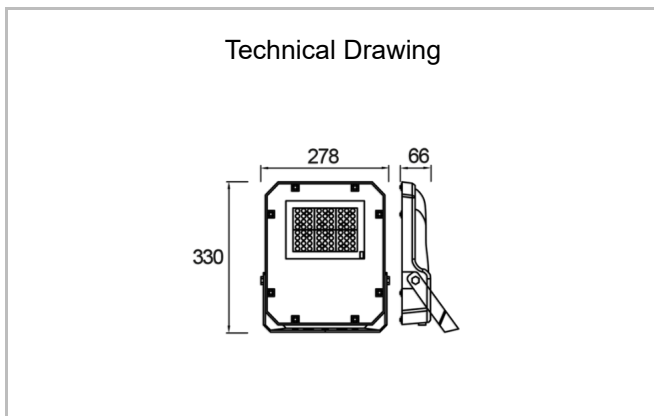

Promete S

PMT 028 033 040Y 8040 10 SM LN 66 00

Road Lighting & Floodlight Luminary

Luminaire Group	Road Lighting & Floodlight
Luminary Color	RAL 9005
Housing	Aluminum Injection
Optics	Symmetrical / Asymmetrical° Lens & Tempered Glass
Light Source	LED
Electrical Protection Class	CLASS II
IP	66
IK	08
Operating Temperature	-40°C / +55°C
Luminous Flux	4800
Consumption Power	40
Luminaire Efficiency	120 lm/W
Color Rendering (CRI)	>70
Light Color Temperature (CCT)	3000K/4000K/6500K
Color Tolerance	< 3 SDCM
Driver Type	On/Off
Input Voltage / Frequency	220-240 V AC 50/60 Hz
Power Factor	>0.9
Surge	1kV
THD (AKIM)	>%20
LED life	>100.000 hours

SKU	Product Code	Power (W)	Luminous Flux (LM)	CRI	CCT (K)	Optics	Dimensions (mm)
	PMT 028 033 040Y 8040 10 SM LN 66 00	40	4800	>70	4000	Symmetrical Lens	278x330x66