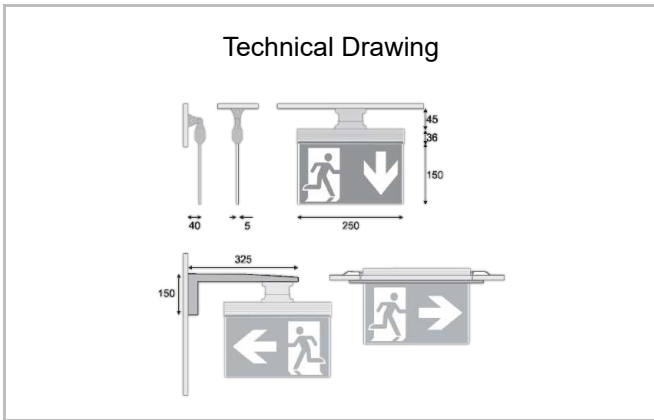

Exit

EXT 025 015 02S 8065 13 99 SD 40 00

Surface Mounted Emergency and Routing Luminary

Luminaire Group	Emergency and Routing
Mounting Type	Surface Mounted
Housing	Plexiglas
Optics	Plexiglas & Flag
Light Source	LED
Electrical Protection Class	CLASS I
IP	40
IK	02
Operating Temperature	-20°C / +40°C
Luminous Flux	180
Consumption Power	2
Luminaire Efficiency	80 lm/W
Color Rendering (CRI)	>80
Light Color Temperature (CCT)	6500K
Color Tolerance	< 3 SDCM
Driver Type	On/Off
Driver Brand	Tridonic
LED Brand	Samsung
Input Voltage / Frequency	220-240 V AC 50/60 Hz
Power Factor	>0.9
Surge	1kV
THD (AKIM)	>%20
LED life	>70.000 hours
Option	1 Hour - 3 Hours / Dali

SKU	Product Code	Power (W)	Luminous Flux (LM)	CRI	CCT (K)	Optics	Dimensions (mm)
	EXT 025 015 02S 8065 13 99 SD 40 00	2	180	>80	4000	360° Plexiglas	250X150