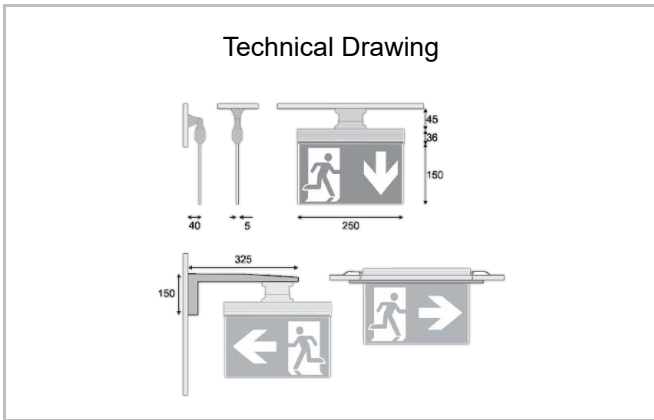

Exit

EXT 025 015 02S 8065 13 99 SD 40 00

Surface Mounted Emergency and Routing Luminary

| | |
|--------------------------------------|-------------------------|
| Luminaire Group | Emergency and Routing |
| Mounting Type | Surface Mounted |
| Housing | Plexiglas |
| Optics | Plexiglas & Flag |
| Light Source | LED |
| Electrical Protection Class | CLASS I |
| IP | 40 |
| IK | 02 |
| Operating Temperature | -20°C / +40°C |
| Luminous Flux | 180 |
| Consumption Power | 2 |
| Luminaire Efficiency | 80 lm/W |
| Color Rendering (CRI) | >80 |
| Light Color Temperature (CCT) | 6500K |
| Color Tolerance | < 3 SDCM |
| Driver Type | On/Off |
| Driver Brand | Tridonic |
| LED Brand | Samsung |
| Input Voltage / Frequency | 220-240 V AC 50/60 Hz |
| Power Factor | >0.9 |
| Surge | 1kV |
| THD (AKIM) | >%20 |
| LED life | >70.000 hours |
| Option | 1 Hour - 3 Hours / Dali |

| SKU | Product Code | Power (W) | Luminous Flux (LM) | CRI | CCT (K) | Optics | Dimensions (mm) |
|-----|-------------------------------------|-----------|--------------------|-----|---------|-------------------|-----------------|
| | EXT 025 015 02S 8065 13 99 SD 40 00 | 2 | 180 | >80 | 4000 | 360° Plexiglas | 250X150 |