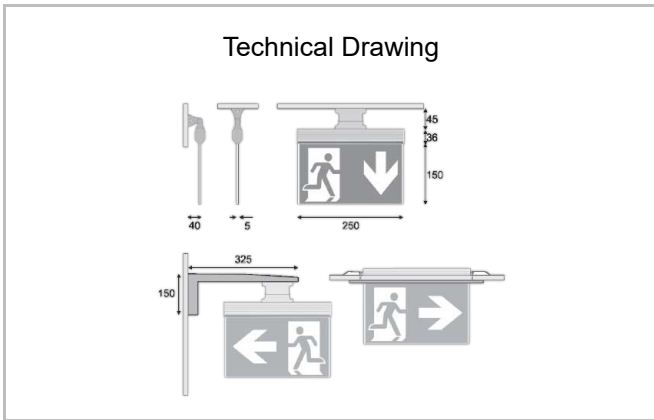

# Exit

EXT 025 015 02S 8065 13 99 SD 40 00

Surface Mounted Emergency and Routing Luminary

<b>Luminaire Group</b>	Emergency and Routing
<b>Mounting Type</b>	Surface Mounted
<b>Housing</b>	Plexiglas
<b>Optics</b>	Plexiglas & Flag
<b>Light Source</b>	LED
<b>Electrical Protection Class</b>	CLASS I
<b>IP</b>	40
<b>IK</b>	02
<b>Operating Temperature</b>	-20°C / +40°C
<b>Luminous Flux</b>	180
<b>Consumption Power</b>	2
<b>Luminaire Efficiency</b>	80 lm/W
<b>Color Rendering (CRI)</b>	>80
<b>Light Color Temperature (CCT)</b>	6500K
<b>Color Tolerance</b>	< 3 SDCM
<b>Driver Type</b>	On/Off
<b>Driver Brand</b>	Tridonic
<b>LED Brand</b>	Samsung
<b>Input Voltage / Frequency</b>	220-240 V AC 50/60 Hz
<b>Power Factor</b>	>0.9
<b>Surge</b>	1kV
<b>THD (AKIM)</b>	>%20
<b>LED life</b>	>70.000 hours
<b>Option</b>	1 Hour - 3 Hours / Dali

SKU	Product Code	Power (W)	Luminous Flux (LM)	CRI	CCT (K)	Optics	Dimensions (mm)
	EXT 025 015 02S 8065 13 99 SD 40 00	2	180	>80	4000	360° Plexiglas	250X150