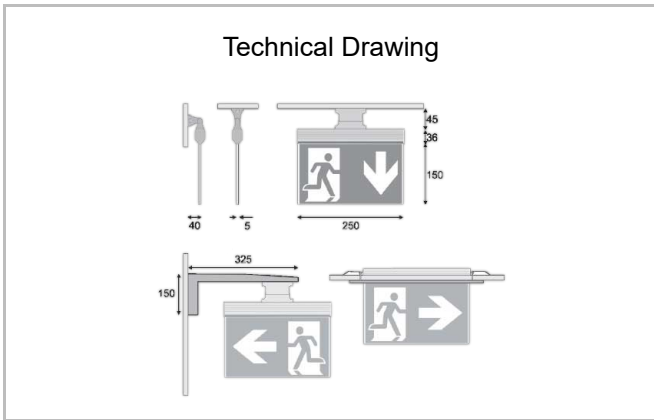

Exit

EXT 025 015 02S 8065 11 99 SD 40 00

Surface Mounted Emergency and Routing Luminary

Luminaire Group	Emergency and Routing
Mounting Type	Surface Mounted
Housing	Plexiglas
Optics	Plexiglas & Flag
Light Source	LED
Electrical Protection Class	CLASS I
IP	40
IK	02
Operating Temperature	-20°C / +40°C
Luminous Flux	180
Consumption Power	2
Luminaire Efficiency	80 lm/W
Color Rendering (CRI)	>80
Light Color Temperature (CCT)	6500K
Color Tolerance	< 3 SDCM
Driver Type	On/Off
Driver Brand	Tridonic
LED Brand	Samsung
Input Voltage / Frequency	220-240 V AC 50/60 Hz
Power Factor	>0.9
Surge	1kV
THD (AKIM)	>%20
LED life	>70.000 hours
Option	1 Hour - 3 Hours / Dali

SKU	Product Code	Power (W)	Luminous Flux (LM)	CRI	CCT (K)	Optics	Dimensions (mm)
	EXT 025 015 02S 8065 11 99 SD 40 00	2	180	>80	4000	360° Plexiglas	250X150