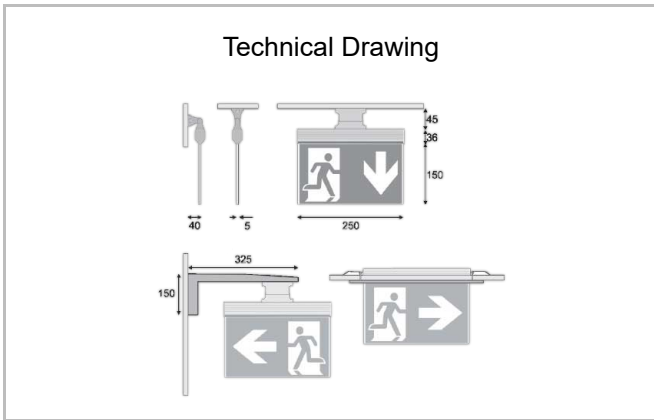

Exit

EXT 025 015 02S 8065 11 99 SD 40 00

Surface Mounted Emergency and Routing Luminaire

Luminaire Group	Emergency and Routing
Mounting Type	Surface Mounted
Housing	Plexiglas
Optics	Plexiglas & Flag
Light Source	LED
Electrical Protection Class	CLASS I
IP	40
IK	02
Operating Temperature	-20°C / +40°C
Luminous Flux	180
Consumption Power	2
Luminaire Efficiency	80 lm/W
Color Rendering (CRI)	>80
Light Color Temperature (CCT)	6500K
Color Tolerance	< 3 SDCM
Driver Type	On/Off
Driver Brand	Tridonic
LED Brand	Samsung
Input Voltage / Frequency	220-240 V AC 50/60 Hz
Power Factor	>0.9
Surge	1kV
THD (AKIM)	>%20
LED life	>70.000 hours
Option	1 Hour - 3 Hours / Dali

SKU	Product Code	Power (W)	Luminous Flux (LM)	CRI	CCT (K)	Optics	Dimensions (mm)
	EXT 025 015 02S 8065 11 99 SD 40 00	2	180	>80	4000	360° Plexiglas	250X150