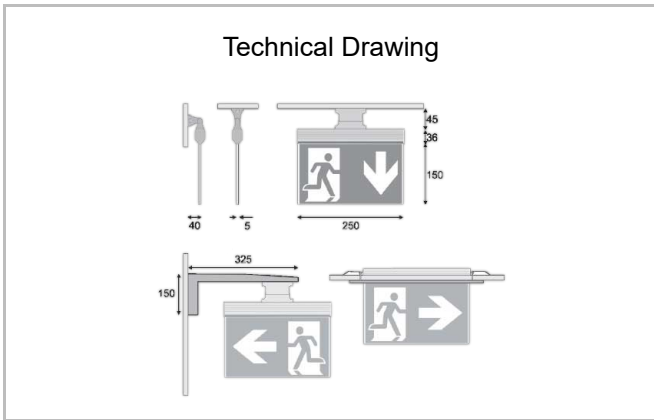

# Exit

EXT 025 015 02S 8065 11 99 SD 40 00

Surface Mounted Emergency and Routing Luminary

<b>Luminaire Group</b>	Emergency and Routing
<b>Mounting Type</b>	Surface Mounted
<b>Housing</b>	Plexiglas
<b>Optics</b>	Plexiglas & Flag
<b>Light Source</b>	LED
<b>Electrical Protection Class</b>	CLASS I
<b>IP</b>	40
<b>IK</b>	02
<b>Operating Temperature</b>	-20°C / +40°C
<b>Luminous Flux</b>	180
<b>Consumption Power</b>	2
<b>Luminaire Efficiency</b>	80 lm/W
<b>Color Rendering (CRI)</b>	>80
<b>Light Color Temperature (CCT)</b>	6500K
<b>Color Tolerance</b>	< 3 SDCM
<b>Driver Type</b>	On/Off
<b>Driver Brand</b>	Tridonic
<b>LED Brand</b>	Samsung
<b>Input Voltage / Frequency</b>	220-240 V AC 50/60 Hz
<b>Power Factor</b>	>0.9
<b>Surge</b>	1kV
<b>THD (AKIM)</b>	>%20
<b>LED life</b>	>70.000 hours
<b>Option</b>	1 Hour - 3 Hours / Dali

SKU	Product Code	Power (W)	Luminous Flux (LM)	CRI	CCT (K)	Optics	Dimensions (mm)
	EXT 025 015 02S 8065 11 99 SD 40 00	2	180	>80	4000	360° Plexiglas	250X150