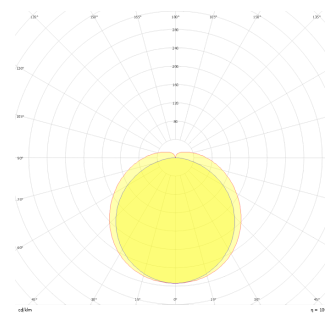

Technical Drawing

Photometric Curve

| SKU      | Product Code                         | Power (W) | Luminous Flux (LM) | CRI | CCT (K) | Optics        | Dimensions (mm) |
|----------|--------------------------------------|-----------|--------------------|-----|---------|---------------|-----------------|
| 12300005 | HID 024 100 012A 8040 10 99 OP 24 00 | 12        | 960                | >80 | 4000    | 130° Diffuser | 1000x24x11,5    |