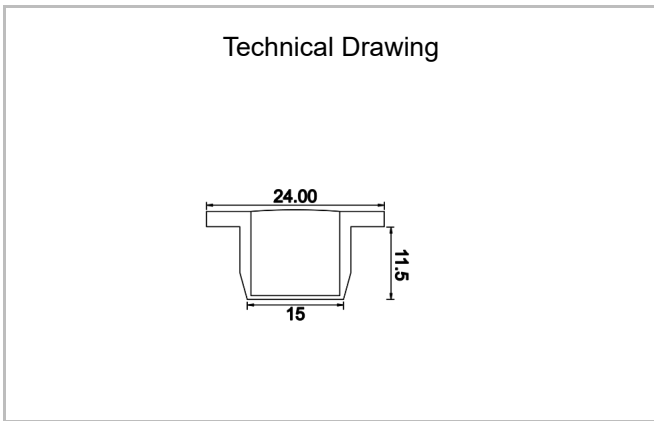

Hidline R

HID 024 100 012A 8040 10 99 OP 24 00

Recessed Cove Lighting Luminaire

Luminaire Group	Cove Lighting
Mounting Type	Recessed
Housing	Aluminum Profile
Optics	Diffuser
Light Source	LED
Electrical Protection Class	CLASS II
IP	20
IK	03
Operating Temperature	-20°C / +40°C
Luminous Flux	960
Consumption Power	12
Luminaire Efficiency	80 lm/W
Color Rendering (CRI)	>80
Light Color Temperature (CCT)	2700K/3000K/4000K/6500K
Color Tolerance	< 3 SDCM
Driver Type	On/Off
Driver Brand	Tridonic
LED Brand	Samsung
Input Voltage / Frequency	220-240 V AC 50/60 Hz
Power Factor	>0.9
Surge	1kV
THD (AKIM)	>%20
LED life	>70.000 hours
Option	On-Off / Dali / 1-10V / With Emergency Kit

SKU	Product Code	Power (W)	Luminous Flux (LM)	CRI	CCT (K)	Optics	Dimensions (mm)
12300005	HID 024 100 012A 8040 10 99 OP 24 00	12	960	>80	4000	130° Diffuser	1000x24x11,5

www.atellighting.com