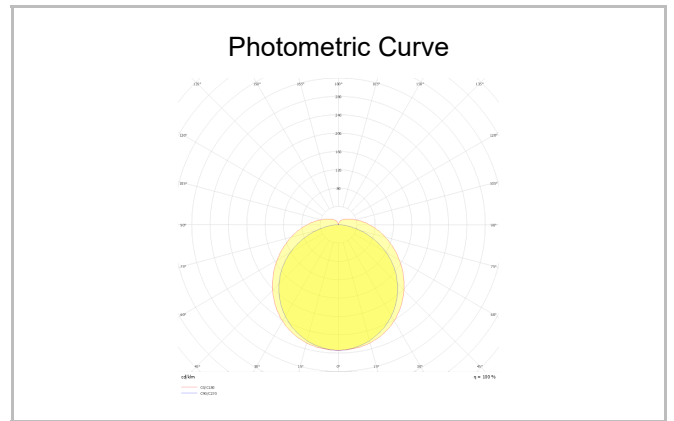

Hidline R

HID 024 100 012A 8040 10 99 OP 24 00

Recessed Cove Lighting Luminaire

Luminaire Group	Cove Lighting
Mounting Type	Recessed
Housing	Aluminum Profile
Optics	Diffuser
Light Source	LED
Electrical Protection Class	CLASS II
IP	20
IK	03
Operating Temperature	-20°C / +40°C
Luminous Flux	960
Consumption Power	12
Luminaire Efficiency	80 lm/W
Color Rendering (CRI)	>80
Light Color Temperature (CCT)	2700K/3000K/4000K/6500K
Color Tolerance	< 3 SDCM
Driver Type	On/Off
Driver Brand	Tridonic
LED Brand	Samsung
Input Voltage / Frequency	220-240 V AC 50/60 Hz
Power Factor	>0.9
Surge	1kV
THD (AKIM)	>%20
LED life	>70.000 hours
Option	On-Off / Dali / 1-10V / With Emergency Kit

SKU	Product Code	Power (W)	Luminous Flux (LM)	CRI	CCT (K)	Optics	Dimensions (mm)
12300005	HID 024 100 012A 8040 10 99 OP 24 00	12	960	>80	4000	130° Diffuser	1000x24x11,5

www.atellighting.com