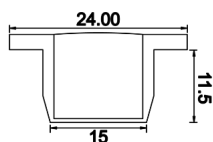

Technical Drawing

Photometric Curve

| SKU      | Product Code                         | Power (W) | Luminous Flux (LM) | CRI | CCT (K) | Optics        | Dimensions (mm) |
|----------|--------------------------------------|-----------|--------------------|-----|---------|---------------|-----------------|
| 12300005 | HID 024 100 012A 8040 10 99 OP 24 00 | 12        | 960                | >80 | 4000    | 130° Diffuser | 1000x24x11,5    |