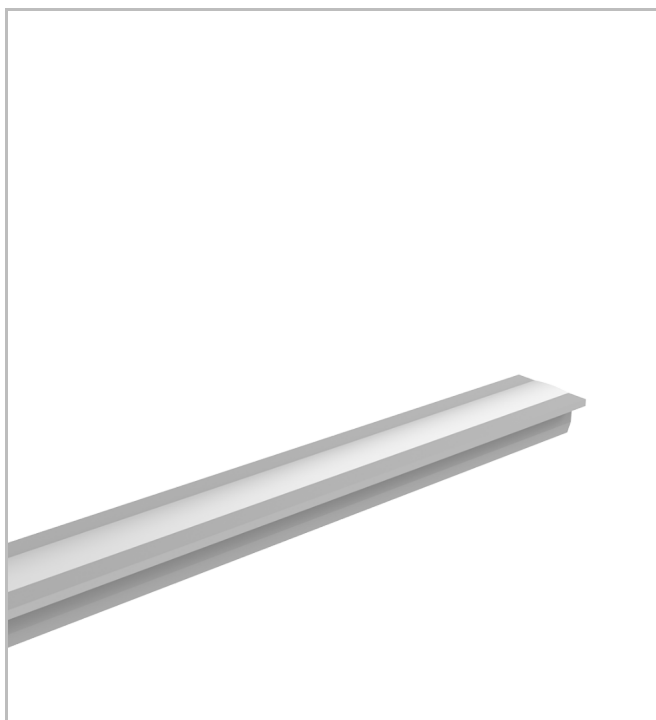

# Hidline R

HID 024 100 012A 8040 10 99 OP 24 00

Recessed Cove Lighting Luminaire

|                                      |  |
|--------------------------------------|--|
| <b>Luminaire Group</b>               | Cove Lighting                              |
| <b>Mounting Type</b>                 | Recessed                                   |
| <b>Housing</b>                       | Aluminum Profile                           |
| <b>Optics</b>                        | Diffuser                                   |
| <b>Light Source</b>                  | LED  |
| <b>Electrical Protection Class</b>   | CLASS II                                   |
| <b>IP</b>                            | 20   |
| <b>IK</b>                            | 03   |
| <b>Operating Temperature</b>         | -20°C / +40°C                              |
| <b>Luminous Flux</b>                 | 960  |
| <b>Consumption Power</b>             | 12   |
| <b>Luminaire Efficiency</b>          | 80 lm/W                                    |
| <b>Color Rendering (CRI)</b>         | >80  |
| <b>Light Color Temperature (CCT)</b> | 2700K/3000K/4000K/6500K                    |
| <b>Color Tolerance</b>               | < 3 SDCM                                   |
| <b>Driver Type</b>                   | On/Off                                     |
| <b>Driver Brand</b>                  | Tridonic                                   |
| <b>LED Brand</b>                     | Samsung                                    |
| <b>Input Voltage / Frequency</b>     | 220-240 V AC 50/60 Hz                      |
| <b>Power Factor</b>                  | >0.9                                       |
| <b>Surge</b>                         | 1kV  |
| <b>THD (AKIM)</b>                    | >%20                                       |
| <b>LED life</b>                      | >70.000 hours                              |
| <b>Option</b>                        | On-Off / Dali / 1-10V / With Emergency Kit |