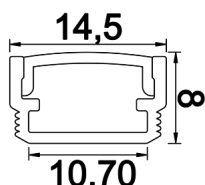

Hidline Mini

HID 015 100 012S 8030 10 99 OP 24 00

Surface Mounted Cove Lighting Luminaire

Luminaire Group	Cove Lighting
Mounting Type	Surface Mounted
Housing	Aluminum Profile
Optics	Diffuser
Light Source	LED
Electrical Protection Class	CLASS II
IP	20
IK	03
Operating Temperature	-20°C / +40°C
Luminous Flux	960
Consumption Power	12
Luminaire Efficiency	80 lm/W
Color Rendering (CRI)	>80
Light Color Temperature (CCT)	2700K/3000K/4000K/6500K
Color Tolerance	< 3 SDCM
Driver Type	On/Off
Driver Brand	Tridonic
LED Brand	Samsung
Input Voltage / Frequency	220-240 V AC 50/60 Hz
Power Factor	>0.9
Surge	1kV
THD (AKIM)	>%20
LED life	>70.000 hours
Option	On-Off / Dali / 1-10V / With Emergency Kit

Technical Drawing

Photometric Curve

SKU	Product Code	Power (W)	Luminous Flux (LM)	CRI	CCT (K)	Optics	Dimensions (mm)
	HID 015 100 012S 8030 10 99 OP 24 00	12	960	>80	4000	130° Diffuser	1000x14,5x10,7