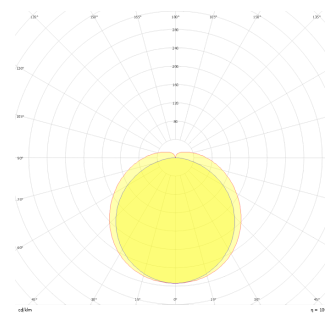

Hidline Mini

HID 015 100 012S 8030 10 99 OP 24 00

Surface Mounted Cove Lighting Luminaire

Luminaire Group	Cove Lighting
Mounting Type	Surface Mounted
Housing	Aluminum Profile
Optics	Diffuser
Light Source	LED
Electrical Protection Class	CLASS II
IP	20
IK	03
Operating Temperature	-20°C / +40°C
Luminous Flux	960
Consumption Power	12
Luminaire Efficiency	80 lm/W
Color Rendering (CRI)	>80
Light Color Temperature (CCT)	2700K/3000K/4000K/6500K
Color Tolerance	< 3 SDCM
Driver Type	On/Off
Driver Brand	Tridonic
LED Brand	Samsung
Input Voltage / Frequency	220-240 V AC 50/60 Hz
Power Factor	>0.9
Surge	1kV
THD (AKIM)	>%20
LED life	>70.000 hours
Option	On-Off / Dali / 1-10V / With Emergency Kit

Technical Drawing

Photometric Curve

SKU	Product Code	Power (W)	Luminous Flux (LM)	CRI	CCT (K)	Optics	Dimensions (mm)
	HID 015 100 012S 8030 10 99 OP 24 00	12	960	>80	4000	130° Diffuser	1000x14,5x10,7