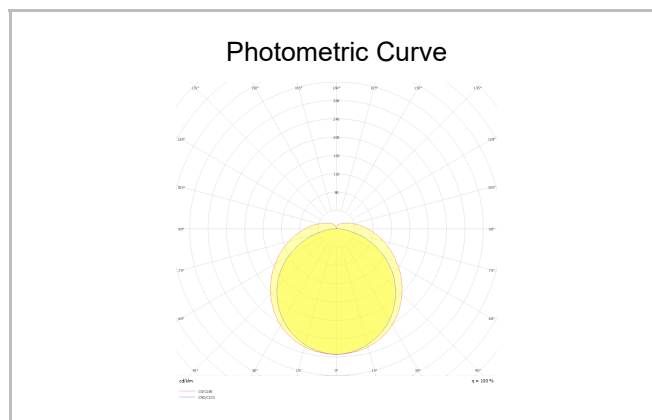

Hidline Corner

HID 022 100 010S 8030 10 99 OP 44 00

Surface Mounted Cove Lighting Luminaire

Luminaire Group	Cove Lighting
Mounting Type	Surface Mounted
Housing	Aluminum Profile
Optics	Opal Diffuser
Light Source	LED
Electrical Protection Class	CLASS II
IP	20
IK	03
Operating Temperature	-20°C / +40°C
Luminous Flux	960
Consumption Power	12
Luminaire Efficiency	80 lm/W
Color Rendering (CRI)	>80
Light Color Temperature (CCT)	3500K
Color Tolerance	< 3 SDCM
Driver Type	On/Off
Driver Brand	Tridonic
LED Brand	Samsung
Input Voltage / Frequency	220-240 V AC 50/60 Hz
Power Factor	>0.9
Surge	1kV
THD (AKIM)	>%20
LED life	>70.000 hours
Option	On-Off / Dali / 1-10V

SKU	Product Code	Power (W)	Luminous Flux (LM)	CRI	CCT (K)	Optics	Dimensions (mm)
	HID 022 100 010S 8030 10 99 OP 44 00	12	960	>80	4000	130° Polycarbonat e Acrylic	1000x22x22

www.atellighting.com