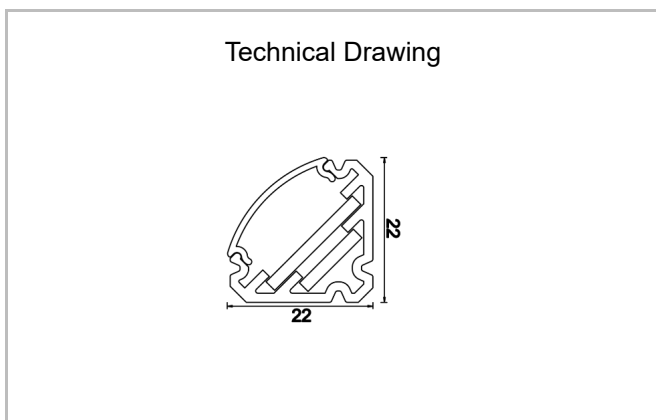

Hidline Corner

HID 022 100 010S 8030 10 99 OP 44 00

Surface Mounted Cove Lighting Luminaire

Luminaire Group	Cove Lighting
Mounting Type	Surface Mounted
Housing	Aluminum Profile
Optics	Opal Diffuser
Light Source	LED
Electrical Protection Class	CLASS II
IP	20
IK	03
Operating Temperature	-20°C / +40°C
Luminous Flux	960
Consumption Power	12
Luminaire Efficiency	80 lm/W
Color Rendering (CRI)	>80
Light Color Temperature (CCT)	3500K
Color Tolerance	< 3 SDCM
Driver Type	On/Off
Driver Brand	Tridonic
LED Brand	Samsung
Input Voltage / Frequency	220-240 V AC 50/60 Hz
Power Factor	>0.9
Surge	1kV
THD (AKIM)	>%20
LED life	>70.000 hours
Option	On-Off / Dali / 1-10V

SKU	Product Code	Power (W)	Luminous Flux (LM)	CRI	CCT (K)	Optics	Dimensions (mm)
	HID 022 100 010S 8030 10 99 OP 44 00	12	960	>80	4000	130° Polycarbonat e Acrylic	1000x22x22

www.atellighting.com