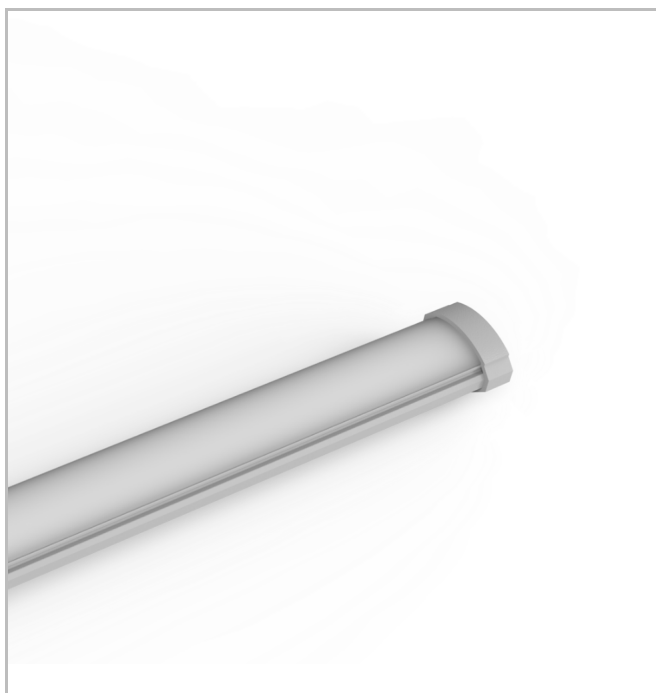

Hidline Corner

HID 022 100 010S 8030 10 99 OP 44 00

Surface Mounted Cove Lighting Luminaire

Luminaire Group	Cove Lighting
Mounting Type	Surface Mounted
Housing	Aluminum Profile
Optics	Opal Diffuser
Light Source	LED
Electrical Protection Class	CLASS II
IP	20
IK	03
Operating Temperature	-20°C / +40°C
Luminous Flux	960
Consumption Power	12
Luminaire Efficiency	80 lm/W
Color Rendering (CRI)	>80
Light Color Temperature (CCT)	3500K
Color Tolerance	< 3 SDCM
Driver Type	On/Off
Driver Brand	Tridonic
LED Brand	Samsung
Input Voltage / Frequency	220-240 V AC 50/60 Hz
Power Factor	>0.9
Surge	1kV
THD (AKIM)	>%20
LED life	>70.000 hours
Option	On-Off / Dali / 1-10V

SKU	Product Code	Power (W)	Luminous Flux (LM)	CRI	CCT (K)	Optics	Dimensions (mm)
	HID 022 100 010S 8030 10 99 OP 44 00	12	960	>80	4000	130° Polycarbonat e Acrylic	1000x22x22

www.atellighting.com