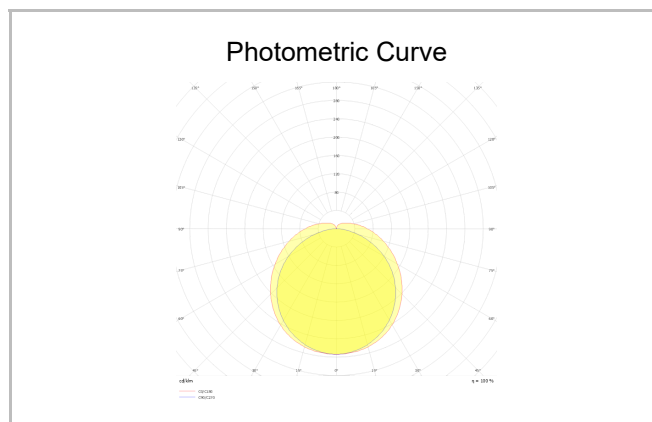

Hidline Corner

HID 022 100 010S 8030 10 99 OP 44 00

Surface Mounted Cove Lighting Luminaire

Luminaire Group	Cove Lighting
Mounting Type	Surface Mounted
Housing	Aluminum Profile
Optics	Opal Diffuser
Light Source	LED
Electrical Protection Class	CLASS II
IP	20
IK	03
Operating Temperature	-20°C / +40°C
Luminous Flux	960
Consumption Power	12
Luminaire Efficiency	80 lm/W
Color Rendering (CRI)	>80
Light Color Temperature (CCT)	3500K
Color Tolerance	< 3 SDCM
Driver Type	On/Off
Driver Brand	Tridonic
LED Brand	Samsung
Input Voltage / Frequency	220-240 V AC 50/60 Hz
Power Factor	>0.9
Surge	1kV
THD (AKIM)	>%20
LED life	>70.000 hours
Option	On-Off / Dali / 1-10V

SKU	Product Code	Power (W)	Luminous Flux (LM)	CRI	CCT (K)	Optics	Dimensions (mm)
	HID 022 100 010S 8030 10 99 OP 44 00	12	960	>80	4000	130° Polycarbonat e Acrylic	1000x22x22