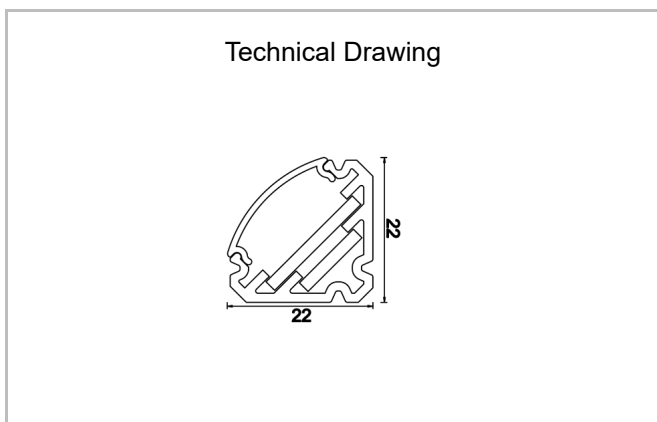

Hidline Corner

HID 022 100 010S 8030 10 99 OP 44 00

Surface Mounted Cove Lighting Luminaire

Luminaire Group	Cove Lighting
Mounting Type	Surface Mounted
Housing	Aluminum Profile
Optics	Opal Diffuser
Light Source	LED
Electrical Protection Class	CLASS II
IP	20
IK	03
Operating Temperature	-20°C / +40°C
Luminous Flux	960
Consumption Power	12
Luminaire Efficiency	80 lm/W
Color Rendering (CRI)	>80
Light Color Temperature (CCT)	3500K
Color Tolerance	< 3 SDCM
Driver Type	On/Off
Driver Brand	Tridonic
LED Brand	Samsung
Input Voltage / Frequency	220-240 V AC 50/60 Hz
Power Factor	>0.9
Surge	1kV
THD (AKIM)	>%20
LED life	>70.000 hours
Option	On-Off / Dali / 1-10V

SKU	Product Code	Power (W)	Luminous Flux (LM)	CRI	CCT (K)	Optics	Dimensions (mm)
	HID 022 100 010S 8030 10 99 OP 44 00	12	960	>80	4000	130° Polycarbonat e Acrylic	1000x22x22