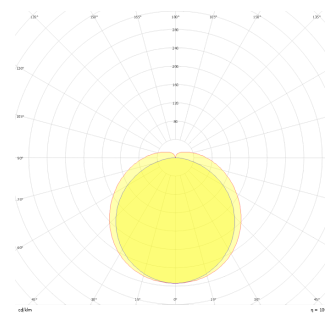

Hidline

HID 018 100 012S 8030 10 99 OP 24 00

Surface Mounted Cove Lighting Luminaire

Luminaire Group	Cove Lighting
Mounting Type	Surface Mounted
Housing	Aluminum Profile
Optics	Diffuser
Light Source	LED
Electrical Protection Class	CLASS II
IP	20
IK	03
Operating Temperature	-20°C / +40°C
Luminous Flux	960
Consumption Power	12
Luminaire Efficiency	80 lm/W
Color Rendering (CRI)	>80
Light Color Temperature (CCT)	2700K / 3000K / 4000K / 6500K
Color Tolerance	< 3 SDCM
Driver Type	On/Off
Driver Brand	Tridonic
LED Brand	Samsung
Input Voltage / Frequency	220-240 V AC 50/60 Hz
Power Factor	>0.9
Surge	1kV
THD (AKIM)	>%20
LED life	>70.000 hours
Option	On-Off / Dali / 1-10V / With Emergency Kit

Technical Drawing

Photometric Curve

SKU	Product Code	Power (W)	Luminous Flux (LM)	CRI	CCT (K)	Optics	Dimensions (mm)
13503938	HID 018 100 012S 8030 10 99 OP 24 00	12	960	>80	4000	130° Diffuser	1000x18,5