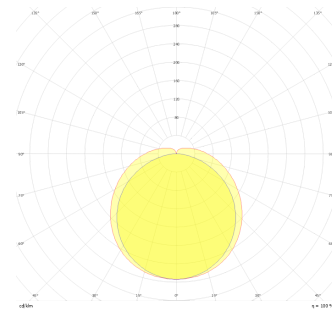

Hidline

HID 018 100 012S 8030 10 99 OP 24 00

Surface Mounted Cove Lighting Luminaire

Luminaire Group	Cove Lighting
Mounting Type	Surface Mounted
Housing	Aluminum Profile
Optics	Diffuser
Light Source	LED
Electrical Protection Class	CLASS II
IP	20
IK	03
Operating Temperature	-20°C / +40°C
Luminous Flux	960
Consumption Power	12
Luminaire Efficiency	80 lm/W
Color Rendering (CRI)	>80
Light Color Temperature (CCT)	2700K / 3000K / 4000K / 6500K
Color Tolerance	< 3 SDCM
Driver Type	On/Off
Driver Brand	Tridonic
LED Brand	Samsung
Input Voltage / Frequency	220-240 V AC 50/60 Hz
Power Factor	>0.9
Surge	1kV
THD (AKIM)	>%20
LED life	>70.000 hours
Option	On-Off / Dali / 1-10V / With Emergency Kit

Technical Drawing

Photometric Curve

SKU	Product Code	Power (W)	Luminous Flux (LM)	CRI	CCT (K)	Optics	Dimensions (mm)
13503938	HID 018 100 012S 8030 10 99 OP 24 00	12	960	>80	4000	130° Diffuser	1000x18,5