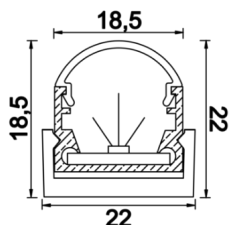

Hidline

HID 018 100 012S 8030 10 99 OP 24 00

Surface Mounted Cove Lighting Luminaire

Luminaire Group	Cove Lighting
Mounting Type	Surface Mounted
Housing	Aluminum Profile
Optics	Diffuser
Light Source	LED
Electrical Protection Class	CLASS II
IP	20
IK	03
Operating Temperature	-20°C / +40°C
Luminous Flux	960
Consumption Power	12
Luminaire Efficiency	80 lm/W
Color Rendering (CRI)	>80
Light Color Temperature (CCT)	2700K / 3000K / 4000K / 6500K
Color Tolerance	< 3 SDCM
Driver Type	On/Off
Driver Brand	Tridonic
LED Brand	Samsung
Input Voltage / Frequency	220-240 V AC 50/60 Hz
Power Factor	>0.9
Surge	1kV
THD (AKIM)	>%20
LED life	>70.000 hours
Option	On-Off / Dali / 1-10V / With Emergency Kit

Technical Drawing

Photometric Curve

SKU	Product Code	Power (W)	Luminous Flux (LM)	CRI	CCT (K)	Optics	Dimensions (mm)
13503938	HID 018 100 012S 8030 10 99 OP 24 00	12	960	>80	4000	130° Diffuser	1000x18,5