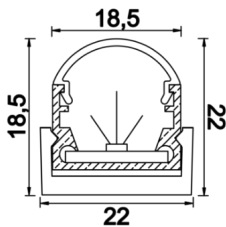

Hidline

HID 018 100 012S 8030 10 99 OP 24 00

Surface Mounted Cove Lighting Luminaire

Luminaire Group	Cove Lighting
Mounting Type	Surface Mounted
Housing	Aluminum Profile
Optics	Diffuser
Light Source	LED
Electrical Protection Class	CLASS II
IP	20
IK	03
Operating Temperature	-20°C / +40°C
Luminous Flux	960
Consumption Power	12
Luminaire Efficiency	80 lm/W
Color Rendering (CRI)	>80
Light Color Temperature (CCT)	2700K / 3000K / 4000K / 6500K
Color Tolerance	< 3 SDCM
Driver Type	On/Off
Driver Brand	Tridonic
LED Brand	Samsung
Input Voltage / Frequency	220-240 V AC 50/60 Hz
Power Factor	>0.9
Surge	1kV
THD (AKIM)	>%20
LED life	>70.000 hours
Option	On-Off / Dali / 1-10V / With Emergency Kit

Technical Drawing

Photometric Curve

SKU	Product Code	Power (W)	Luminous Flux (LM)	CRI	CCT (K)	Optics	Dimensions (mm)
13503938	HID 018 100 012S 8030 10 99 OP 24 00	12	960	>80	4000	130° Diffuser	1000x18,5