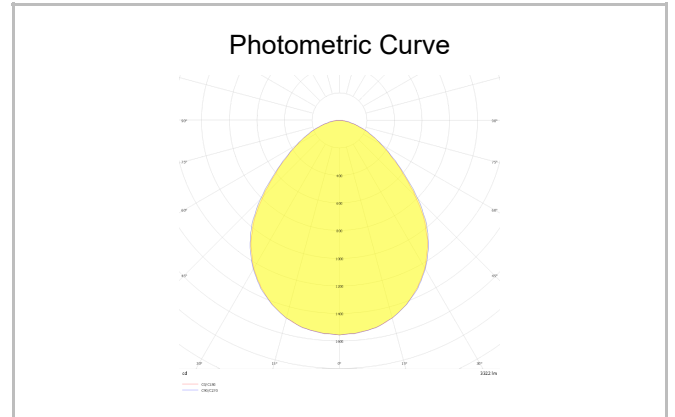

Ogen

OGN 010 010 010M 8040 10 90 LN 20 00

Pole Mounted Park & Garden Luminary

Luminaire Group	Park & Garden
Mounting Type	Pole Mounted
Luminaire Color	RAL 9006 - RAL 9005 - RAL 9010
Housing	Aluminum Extrusion
Optics	12° 40° 90° Reflector
Light Source	LED
Electrical Protection Class	CLASS II
IP	66
IK	08
Operating Temperature	-20°C / +40°C
Luminous Flux	900
Consumption Power	10
Luminaire Efficiency	90 lm/W
Color Rendering (CRI)	>80
Light Color Temperature (CCT)	2700K/3000K/4000K/6500K
Color Tolerance	< 3 SDCM
Driver Type	On/Off
Driver Brand	Tridonic
LED Brand	Samsung
Input Voltage / Frequency	220-240 V AC 50/60 Hz
Power Factor	>0.9
Surge	1kV
THD (AKIM)	>%20
LED life	>70.000 hours
Option	On-Off / Dali / 1-10V

SKU	Product Code	Power (W)	Luminous Flux (LM)	CRI	CCT (K)	Optics	Dimensions (mm)
	OGN 010 010 010M 8040 10 90 LN 20 00	10	900	>80	4000	90° Reflector	Ø100