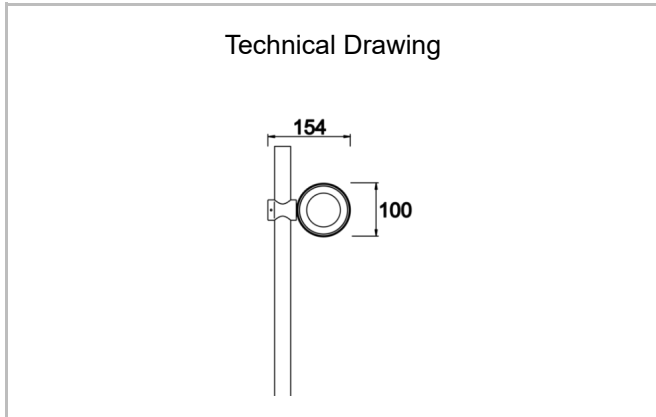

Ogen

OGN 010 010 010M 8040 10 90 LN 20 00

Pole Mounted Park & Garden Luminary

Luminaire Group	Park & Garden
Mounting Type	Pole Mounted
Luminaire Color	RAL 9006 - RAL 9005 - RAL 9010
Housing	Aluminum Extrusion
Optics	12° 40° 90° Reflector
Light Source	LED
Electrical Protection Class	CLASS II
IP	66
IK	08
Operating Temperature	-20°C / +40°C
Luminous Flux	900
Consumption Power	10
Luminaire Efficiency	90 lm/W
Color Rendering (CRI)	>80
Light Color Temperature (CCT)	2700K/3000K/4000K/6500K
Color Tolerance	< 3 SDCM
Driver Type	On/Off
Driver Brand	Tridonic
LED Brand	Samsung
Input Voltage / Frequency	220-240 V AC 50/60 Hz
Power Factor	>0.9
Surge	1kV
THD (AKIM)	>%20
LED life	>70.000 hours
Option	On-Off / Dali / 1-10V

SKU	Product Code	Power (W)	Luminous Flux (LM)	CRI	CCT (K)	Optics	Dimensions (mm)
	OGN 010 010 010M 8040 10 90 LN 20 00	10	900	>80	4000	90° Reflector	Ø100