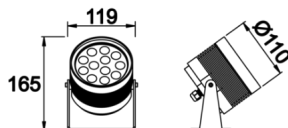

Luminaire Group	Facade & Landscape
Mounting Type	Floor
Luminary Color	RAL 9005 - RAL 9016
Housing	Aluminum Extrusion
Optics	15° 40° 90° Lens
Light Source	LED
Electrical Protection Class	CLASS II
IP	65
IK	08
Operating Temperature	-20°C / +40°C
Luminous Flux	2000
Consumption Power	25
Luminaire Efficiency	80 lm/W
Color Rendering (CRI)	>80
Light Color Temperature (CCT)	2700K/3000K/4000K/6500K
Color Tolerance	< 3 SDCM
Driver Type	On/Off
Input Voltage / Frequency	220-240 V AC 50/60 Hz
Power Factor	>0.9
Surge	1kV
THD (AKIM)	>%20
LED life	>70.000 hours

Technical Drawing