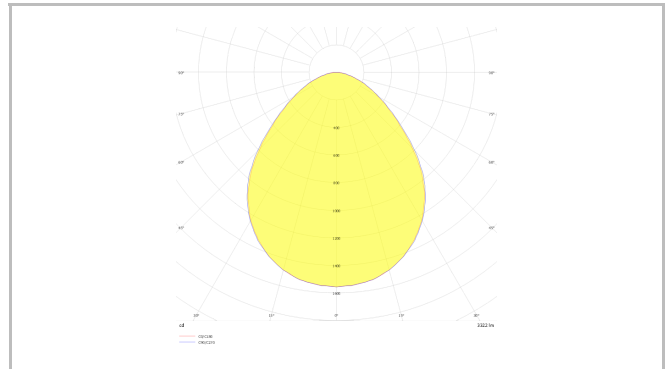

# Margarita S

MAR 011 009 025K 8030 10 40 LN 65 00

Floor Facade & Landscape Luminary

<b>Luminaire Group</b>	Facade & Landscape
<b>Mounting Type</b>	Floor
<b>Luminary Color</b>	RAL 9005 - RAL 9016
<b>Housing</b>	Aluminum Extrusion
<b>Optics</b>	15° 40° 90° Lens
<b>Light Source</b>	LED
<b>Electrical Protection Class</b>	CLASS II
<b>IP</b>	65
<b>IK</b>	08
<b>Operating Temperature</b>	-20°C / +40°C
<b>Luminous Flux</b>	2000
<b>Consumption Power</b>	25
<b>Luminaire Efficiency</b>	80 lm/W
<b>Color Rendering (CRI)</b>	>80
<b>Light Color Temperature (CCT)</b>	2700K/3000K/4000K/6500K
<b>Color Tolerance</b>	< 3 SDCM
<b>Driver Type</b>	On/Off
<b>Input Voltage / Frequency</b>	220-240 V AC 50/60 Hz
<b>Power Factor</b>	>0.9
<b>Surge</b>	1kV
<b>THD (AKIM)</b>	>%20
<b>LED life</b>	>70.000 hours

Technical Drawing

Photometric Curve

# Margarita S

MAR 011 009 025K 8030 10 40 LN 65 00

Floor Facade & Landscape Luminary

SKU	Product Code	Power (W)	Luminous Flux (LM)	CRI	CCT (K)	Optics	Dimensions (mm)
	MAR 011 009 025K 8030 10 40 LN 65 00	25	2000	>80	4000	40° Lens	Ø119