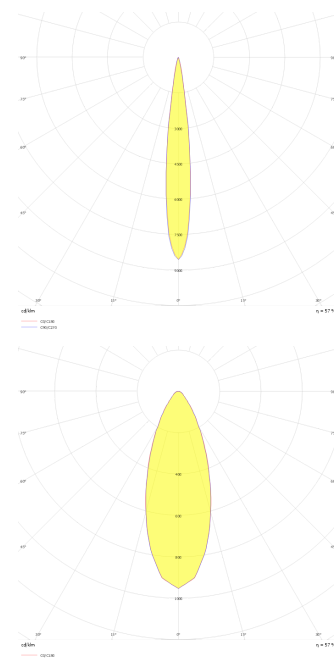

# Margarita S

MAR 011 009 025K 8030 10 40 LN 65 00

Floor Facade & Landscape Luminary

<b>Luminaire Group</b>	Facade & Landscape
<b>Mounting Type</b>	Floor
<b>Luminary Color</b>	RAL 9005 - RAL 9016
<b>Housing</b>	Aluminum Extrusion
<b>Optics</b>	15° 40° 90° Lens
<b>Light Source</b>	LED
<b>Electrical Protection Class</b>	CLASS II
<b>IP</b>	65
<b>IK</b>	08
<b>Operating Temperature</b>	-20°C / +40°C
<b>Luminous Flux</b>	2000
<b>Consumption Power</b>	25
<b>Luminaire Efficiency</b>	80 lm/W
<b>Color Rendering (CRI)</b>	>80
<b>Light Color Temperature (CCT)</b>	2700K/3000K/4000K/6500K
<b>Color Tolerance</b>	< 3 SDCM
<b>Driver Type</b>	On/Off
<b>Input Voltage / Frequency</b>	220-240 V AC 50/60 Hz
<b>Power Factor</b>	>0.9
<b>Surge</b>	1kV
<b>THD (AKIM)</b>	>%20
<b>LED life</b>	>70.000 hours

Technical Drawing

Photometric Curve

# Margarita S

MAR 011 009 025K 8030 10 40 LN 65 00

Floor Facade & Landscape Luminary

SKU	Product Code	Power (W)	Luminous Flux (LM)	CRI	CCT (K)	Optics	Dimensions (mm)
	MAR 011 009 025K 8030 10 40 LN 65 00	25	2000	>80	4000	40° Lens	Ø119