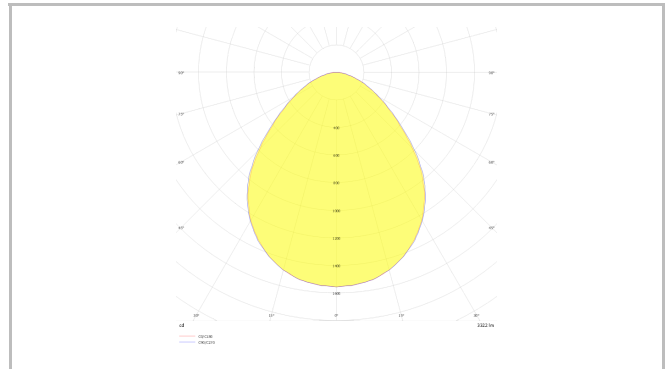

# Margarita S

MAR 011 009 013K 8030 10 40 LN 65 00

Floor Facade & Landscape Luminary

<b>Luminaire Group</b>	Facade & Landscape
<b>Mounting Type</b>	Floor
<b>Luminary Color</b>	RAL 9005 - RAL 9016
<b>Housing</b>	Aluminum Extrusion
<b>Optics</b>	15° 40° 90° Lens
<b>Light Source</b>	LED
<b>Electrical Protection Class</b>	CLASS II
<b>IP</b>	65
<b>IK</b>	08
<b>Operating Temperature</b>	-20°C / +40°C
<b>Luminous Flux</b>	1040
<b>Consumption Power</b>	13
<b>Luminaire Efficiency</b>	80 lm/W
<b>Color Rendering (CRI)</b>	>80
<b>Light Color Temperature (CCT)</b>	2700K/3000K/4000K/6500K
<b>Color Tolerance</b>	< 3 SDCM
<b>Driver Type</b>	On/Off
<b>Input Voltage / Frequency</b>	220-240 V AC 50/60 Hz
<b>Power Factor</b>	>0.9
<b>Surge</b>	1kV
<b>THD (AKIM)</b>	>%20
<b>LED life</b>	>70.000 hours

Technical Drawing

Photometric Curve

# Margarita S

MAR 011 009 013K 8030 10 40 LN 65 00

Floor Facade & Landscape Luminary

SKU	Product Code	Power (W)	Luminous Flux (LM)	CRI	CCT (K)	Optics	Dimensions (mm)
	MAR 011 009 013K 8030 10 40 LN 65 00	13	1040	>80	4000	40° Lens	Ø119