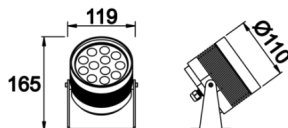

Luminaire Group	Facade & Landscape
Mounting Type	Floor
Luminary Color	RAL 9005 - RAL 9016
Housing	Aluminum Extrusion
Optics	15° 40° 90° Lens
Light Source	LED
Electrical Protection Class	CLASS II
IP	65
IK	08
Operating Temperature	-20°C / +40°C
Luminous Flux	1040
Consumption Power	13
Luminaire Efficiency	80 lm/W
Color Rendering (CRI)	>80
Light Color Temperature (CCT)	2700K/3000K/4000K/6500K
Color Tolerance	< 3 SDCM
Driver Type	On/Off
Input Voltage / Frequency	220-240 V AC 50/60 Hz
Power Factor	>0.9
Surge	1kV
THD (AKIM)	>%20
LED life	>70.000 hours

Technical Drawing