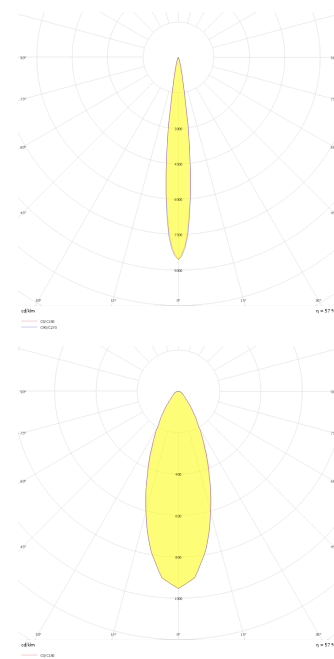

# Margarita S

MAR 011 009 013K 8030 10 40 LN 65 00

Floor Facade & Landscape Luminary

<b>Luminaire Group</b>	Facade & Landscape
<b>Mounting Type</b>	Floor
<b>Luminary Color</b>	RAL 9005 - RAL 9016
<b>Housing</b>	Aluminum Extrusion
<b>Optics</b>	15° 40° 90° Lens
<b>Light Source</b>	LED
<b>Electrical Protection Class</b>	CLASS II
<b>IP</b>	65
<b>IK</b>	08
<b>Operating Temperature</b>	-20°C / +40°C
<b>Luminous Flux</b>	1040
<b>Consumption Power</b>	13
<b>Luminaire Efficiency</b>	80 lm/W
<b>Color Rendering (CRI)</b>	>80
<b>Light Color Temperature (CCT)</b>	2700K/3000K/4000K/6500K
<b>Color Tolerance</b>	< 3 SDCM
<b>Driver Type</b>	On/Off
<b>Input Voltage / Frequency</b>	220-240 V AC 50/60 Hz
<b>Power Factor</b>	>0.9
<b>Surge</b>	1kV
<b>THD (AKIM)</b>	>%20
<b>LED life</b>	>70.000 hours

Technical Drawing

Photometric Curve

# Margarita S

MAR 011 009 013K 8030 10 40 LN 65 00

Floor Facade & Landscape Luminary

SKU	Product Code	Power (W)	Luminous Flux (LM)	CRI	CCT (K)	Optics	Dimensions (mm)
	MAR 011 009 013K 8030 10 40 LN 65 00	13	1040	>80	4000	40° Lens	Ø119