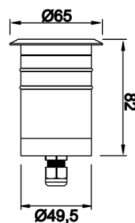

# Larum

LRM 006 008 004Z 8030 10 35 LN 65 00

In-Floor Recessed Facade & Landscape Luminary

<b>Luminaire Group</b>	Facade & Landscape
<b>Mounting Type</b>	In-Floor Recessed
<b>Luminaire Color</b>	RAL 9006 - RAL 9005 - RAL 9010
<b>Housing</b>	Aluminum Body Stainless Steel Frame Tempered Glass
<b>Optics</b>	10° 25° 35° Reflector
<b>Light Source</b>	LED
<b>Electrical Protection Class</b>	CLASS II
<b>IP</b>	65
<b>IK</b>	09
<b>Operating Temperature</b>	-20°C / +40°C
<b>Luminous Flux</b>	500
<b>Consumption Power</b>	4
<b>Luminaire Efficiency</b>	125 lm/W
<b>Color Rendering (CRI)</b>	>80
<b>Light Color Temperature (CCT)</b>	2700K/3000K/4000K/6500K
<b>Color Tolerance</b>	< 3 SDCM
<b>Driver Type</b>	On/Off
<b>Driver Brand</b>	Tridonic
<b>LED Brand</b>	Samsung
<b>Input Voltage / Frequency</b>	220-240 V AC 50/60 Hz
<b>Power Factor</b>	>0.9
<b>Surge</b>	1kV
<b>THD (AKIM)</b>	>%20
<b>LED life</b>	>70.000 hours
<b>Option</b>	On-Off / Dali / 1-10V / With Emergency Kit

Technical Drawing

SKU	Product Code	Power (W)	Luminous Flux (LM)	CRI	CCT (K)	Optics	Dimensions (mm)
72000053	LRM 006 008 004Z 8030 10 35 LN 65 00	4	500	>80	4000	35° Reflector	Ø65x82

[www.atellighting.com](http://www.atellighting.com)