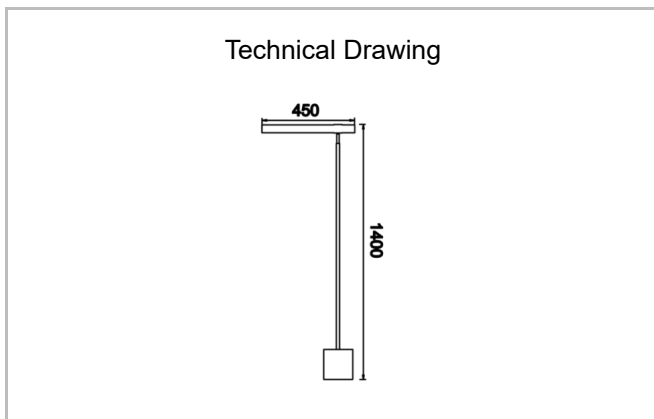

# Giraffe

GiR 045 014 010M 8040 10 99 OP 20 00

Floor Lamp Floor Lamp and Lampshade Luminary

<b>Luminaire Group</b>	Floor Lamp and Lampshade
<b>Mounting Type</b>	Floor Lamp
<b>Luminary Color</b>	
<b>Housing</b>	Dkp Sheet & Wood
<b>Optics</b>	Opal Diffuser
<b>Light Source</b>	LED
<b>Electrical Protection Class</b>	CLASS II
<b>IP</b>	20
<b>IK</b>	02
<b>Operating Temperature</b>	-20°C / +40°C
<b>Luminous Flux</b>	
<b>Consumption Power</b>	10
<b>Color Rendering (CRI)</b>	>80
<b>Light Color Temperature (CCT)</b>	2700K/3000K/4000K
<b>Color Tolerance</b>	< 3 SDCM
<b>Driver Type</b>	On/Off
<b>Input Voltage / Frequency</b>	220-240 V AC 50/60 Hz
<b>Power Factor</b>	>0.9
<b>Surge</b>	1kV
<b>THD (AKIM)</b>	>%20
<b>Option</b>	On-Off / Dali / 1-10V

SKU	Product Code	Power (W)	Luminous Flux (LM)	CRI	CCT (K)	Optics	Dimensions (mm)
	GiR 045 014 010M 8040 10 99 OP 20 00	10		>80	4000	120° Opal Diffuser	450X1400

[www.atellighting.com](http://www.atellighting.com)