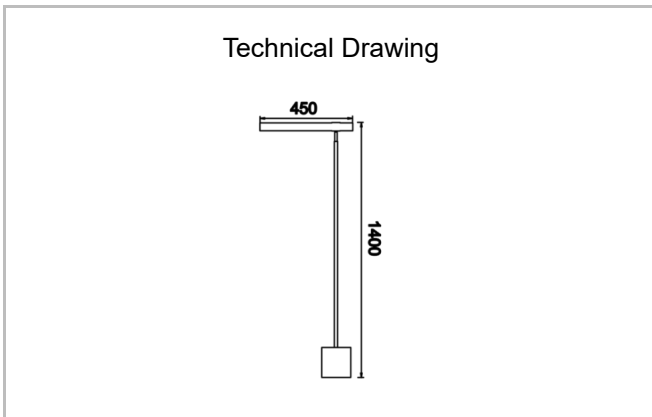

Giraffe

GiR 045 014 010M 8040 10 99 OP 20 00

Floor Lamp Floor Lamp and Lampshade Luminary

| | |
|--------------------------------------|--------------------------|
| Luminaire Group | Floor Lamp and Lampshade |
| Mounting Type | Floor Lamp |
| Luminary Color | |
| Housing | Dkp Sheet & Wood |
| Optics | Opal Diffuser |
| Light Source | LED |
| Electrical Protection Class | CLASS II |
| IP | 20 |
| IK | 02 |
| Operating Temperature | -20°C / +40°C |
| Luminous Flux | |
| Consumption Power | 10 |
| Color Rendering (CRI) | >80 |
| Light Color Temperature (CCT) | 2700K/3000K/4000K |
| Color Tolerance | < 3 SDCM |
| Driver Type | On/Off |
| Input Voltage / Frequency | 220-240 V AC 50/60 Hz |
| Power Factor | >0.9 |
| Surge | 1kV |
| THD (AKIM) | >%20 |
| Option | On-Off / Dali / 1-10V |

| SKU | Product Code | Power (W) | Luminous Flux (LM) | CRI | CCT (K) | Optics | Dimensions (mm) |
|-----|--------------------------------------|-----------|--------------------|-----|---------|--------------------|-----------------|
| | GiR 045 014 010M 8040 10 99 OP 20 00 | 10 | | >80 | 4000 | 120° Opal Diffuser | 450X1400 |