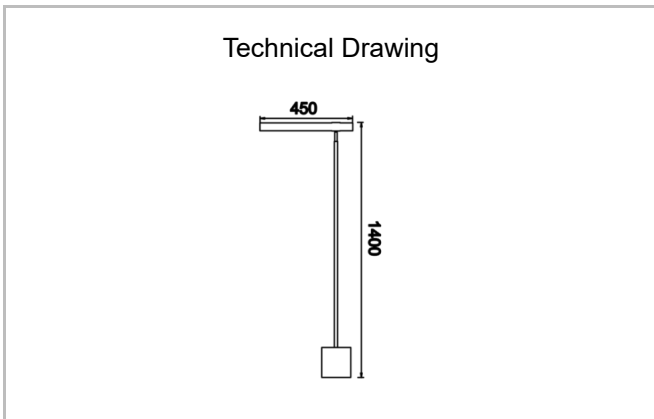

# Giraffe

GiR 045 014 010M 8040 10 99 OP 20 00

Floor Lamp Floor Lamp and Lampshade Luminary

<b>Luminaire Group</b>	Floor Lamp and Lampshade
<b>Mounting Type</b>	Floor Lamp
<b>Luminary Color</b>	
<b>Housing</b>	Dkp Sheet & Wood
<b>Optics</b>	Opal Diffuser
<b>Light Source</b>	LED
<b>Electrical Protection Class</b>	CLASS II
<b>IP</b>	20
<b>IK</b>	02
<b>Operating Temperature</b>	-20°C / +40°C
<b>Luminous Flux</b>	
<b>Consumption Power</b>	10
<b>Color Rendering (CRI)</b>	>80
<b>Light Color Temperature (CCT)</b>	2700K/3000K/4000K
<b>Color Tolerance</b>	< 3 SDCM
<b>Driver Type</b>	On/Off
<b>Input Voltage / Frequency</b>	220-240 V AC 50/60 Hz
<b>Power Factor</b>	>0.9
<b>Surge</b>	1kV
<b>THD (AKIM)</b>	>%20
<b>Option</b>	On-Off / Dali / 1-10V

SKU	Product Code	Power (W)	Luminous Flux (LM)	CRI	CCT (K)	Optics	Dimensions (mm)
	GiR 045 014 010M 8040 10 99 OP 20 00	10		>80	4000	120° Opal Diffuser	450X1400

[www.atellighting.com](http://www.atellighting.com)