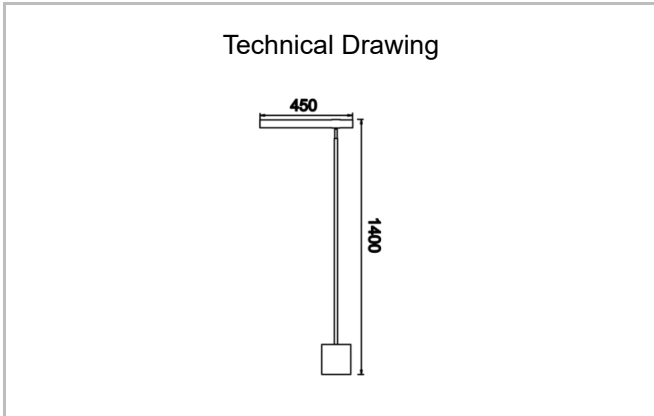

# Giraffe

GiR 045 014 010M 8040 10 99 OP 20 00

Floor Lamp Floor Lamp and Lampshade Luminary

<b>Luminaire Group</b>	Floor Lamp and Lampshade
<b>Mounting Type</b>	Floor Lamp
<b>Luminary Color</b>	
<b>Housing</b>	Dkp Sheet & Wood
<b>Optics</b>	Opal Diffuser
<b>Light Source</b>	LED
<b>Electrical Protection Class</b>	CLASS II
<b>IP</b>	20
<b>IK</b>	02
<b>Operating Temperature</b>	-20°C / +40°C
<b>Luminous Flux</b>	
<b>Consumption Power</b>	10
<b>Color Rendering (CRI)</b>	>80
<b>Light Color Temperature (CCT)</b>	2700K/3000K/4000K
<b>Color Tolerance</b>	< 3 SDCM
<b>Driver Type</b>	On/Off
<b>Input Voltage / Frequency</b>	220-240 V AC 50/60 Hz
<b>Power Factor</b>	>0.9
<b>Surge</b>	1kV
<b>THD (AKIM)</b>	>%20
<b>Option</b>	On-Off / Dali / 1-10V

SKU	Product Code	Power (W)	Luminous Flux (LM)	CRI	CCT (K)	Optics	Dimensions (mm)
	GiR 045 014 010M 8040 10 99 OP 20 00	10		>80	4000	120° Opal Diffuser	450X1400

[www.atellighting.com](http://www.atellighting.com)