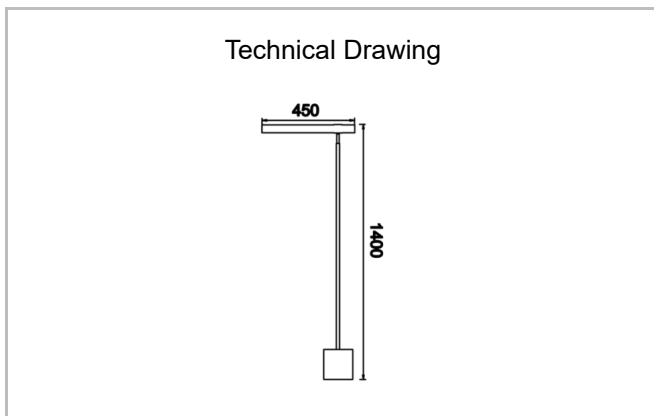

Giraffe

GiR 045 014 010M 8040 10 99 OP 20 00

Floor Lamp Floor Lamp and Lampshade Luminary

Luminaire Group	Floor Lamp and Lampshade
Mounting Type	Floor Lamp
Luminary Color	
Housing	Dkp Sheet & Wood
Optics	Opal Diffuser
Light Source	LED
Electrical Protection Class	CLASS II
IP	20
IK	02
Operating Temperature	-20°C / +40°C
Luminous Flux	
Consumption Power	10
Color Rendering (CRI)	>80
Light Color Temperature (CCT)	2700K/3000K/4000K
Color Tolerance	< 3 SDCM
Driver Type	On/Off
Input Voltage / Frequency	220-240 V AC 50/60 Hz
Power Factor	>0.9
Surge	1kV
THD (AKIM)	>%20
Option	On-Off / Dali / 1-10V

SKU	Product Code	Power (W)	Luminous Flux (LM)	CRI	CCT (K)	Optics	Dimensions (mm)
	GiR 045 014 010M 8040 10 99 OP 20 00	10		>80	4000	120° Opal Diffuser	450X1400

www.atellighting.com