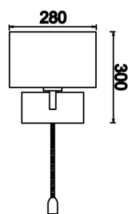

Elephant

ELP 028 030 018S 8040 10 99 KM 20 00

Surface Mounted Floor Lamp and Lampshade Luminaire

Luminaire Group	Floor Lamp and Lampshade
Mounting Type	Surface Mounted
Luminaire Color	RAL 9005 - RAL 9006 - RAL 9010
Housing	DKP Sheet
Optics	Fabric
Light Source	E27 Lampholder & Power LED
Electrical Protection Class	CLASS II
IP	20
IK	02
Operating Temperature	-20°C / +40°C
Luminous Flux	
Consumption Power	18
Color Rendering (CRI)	>80
Light Color Temperature (CCT)	
Color Tolerance	< 3 SDCM
Driver Type	On/Off
Input Voltage / Frequency	220-240 V AC 50/60 Hz
Power Factor	>0.9
Surge	1kV
THD (AKIM)	>%20
Option	On-Off / Dali / 1-10V

Technical Drawing

SKU	Product Code	Power (W)	Luminous Flux (LM)	CRI	CCT (K)	Optics	Dimensions (mm)
	ELP 028 030 018S 8040 10 99 KM 20 00	18		>80	4000	360° Fabric	Ø280x300

www.atellighting.com