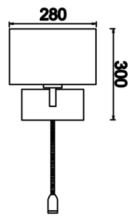

# Elephant

ELP 028 030 018S 8040 10 99 KM 20 00

Surface Mounted Floor Lamp and Lampshade Luminaire

<b>Luminaire Group</b>	Floor Lamp and Lampshade
<b>Mounting Type</b>	Surface Mounted
<b>Luminaire Color</b>	RAL 9005 - RAL 9006 - RAL 9010
<b>Housing</b>	DKP Sheet
<b>Optics</b>	Fabric
<b>Light Source</b>	E27 Lampholder & Power LED
<b>Electrical Protection Class</b>	CLASS II
<b>IP</b>	20
<b>IK</b>	02
<b>Operating Temperature</b>	-20°C / +40°C
<b>Luminous Flux</b>	
<b>Consumption Power</b>	18
<b>Color Rendering (CRI)</b>	>80
<b>Light Color Temperature (CCT)</b>	
<b>Color Tolerance</b>	< 3 SDCM
<b>Driver Type</b>	On/Off
<b>Input Voltage / Frequency</b>	220-240 V AC 50/60 Hz
<b>Power Factor</b>	>0.9
<b>Surge</b>	1kV
<b>THD (AKIM)</b>	>%20
<b>Option</b>	On-Off / Dali / 1-10V

Technical Drawing

SKU	Product Code	Power (W)	Luminous Flux (LM)	CRI	CCT (K)	Optics	Dimensions (mm)
	ELP 028 030 018S 8040 10 99 KM 20 00	18		>80	4000	360° Fabric	Ø280x300

[www.atellighting.com](http://www.atellighting.com)