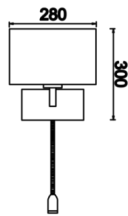

Elephant

ELP 028 030 018S 8040 10 99 KM 20 00

Surface Mounted Floor Lamp and Lampshade Luminaire

Luminaire Group	Floor Lamp and Lampshade
Mounting Type	Surface Mounted
Luminaire Color	RAL 9005 - RAL 9006 - RAL 9010
Housing	DKP Sheet
Optics	Fabric
Light Source	E27 Lampholder & Power LED
Electrical Protection Class	CLASS II
IP	20
IK	02
Operating Temperature	-20°C / +40°C
Luminous Flux	
Consumption Power	18
Color Rendering (CRI)	>80
Light Color Temperature (CCT)	
Color Tolerance	< 3 SDCM
Driver Type	On/Off
Input Voltage / Frequency	220-240 V AC 50/60 Hz
Power Factor	>0.9
Surge	1kV
THD (AKIM)	>%20
Option	On-Off / Dali / 1-10V

Technical Drawing

SKU	Product Code	Power (W)	Luminous Flux (LM)	CRI	CCT (K)	Optics	Dimensions (mm)
	ELP 028 030 018S 8040 10 99 KM 20 00	18		>80	4000	360° Fabric	Ø280x300

www.atellighting.com