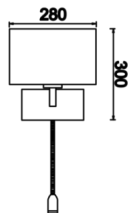

# Elephant

ELP 028 030 018S 8040 10 99 KM 20 00

Surface Mounted Floor Lamp and Lampshade Luminaire

<b>Luminaire Group</b>	Floor Lamp and Lampshade
<b>Mounting Type</b>	Surface Mounted
<b>Luminaire Color</b>	RAL 9005 - RAL 9006 - RAL 9010
<b>Housing</b>	DKP Sheet
<b>Optics</b>	Fabric
<b>Light Source</b>	E27 Lampholder & Power LED
<b>Electrical Protection Class</b>	CLASS II
<b>IP</b>	20
<b>IK</b>	02
<b>Operating Temperature</b>	-20°C / +40°C
<b>Luminous Flux</b>	
<b>Consumption Power</b>	18
<b>Color Rendering (CRI)</b>	>80
<b>Light Color Temperature (CCT)</b>	
<b>Color Tolerance</b>	< 3 SDCM
<b>Driver Type</b>	On/Off
<b>Input Voltage / Frequency</b>	220-240 V AC 50/60 Hz
<b>Power Factor</b>	>0.9
<b>Surge</b>	1kV
<b>THD (AKIM)</b>	>%20
<b>Option</b>	On-Off / Dali / 1-10V

Technical Drawing

SKU	Product Code	Power (W)	Luminous Flux (LM)	CRI	CCT (K)	Optics	Dimensions (mm)
	ELP 028 030 018S 8040 10 99 KM 20 00	18		>80	4000	360° Fabric	Ø280x300

[www.atellighting.com](http://www.atellighting.com)