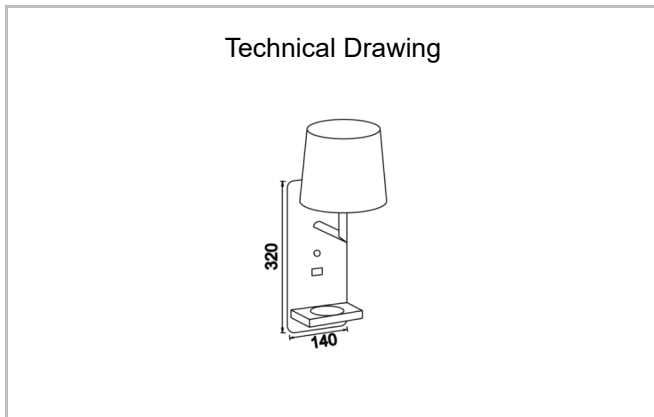

Camus

CMS 010 032 020S 8040 10 99 KM 20 00

Surface Mounted Floor Lamp and Lampshade Luminaire

Luminaire Group	Floor Lamp and Lampshade
Mounting Type	Surface Mounted
Luminary Color	RAL 9005 - RAL 9006 - RAL 9010
Housing	DKP Sheet
Optics	Fabric
Light Source	E27
Electrical Protection Class	CLASS II
IP	20
IK	02
Operating Temperature	-20°C / +40°C
Luminous Flux	
Consumption Power	20
Color Rendering (CRI)	>80
Light Color Temperature (CCT)	2700K
Color Tolerance	< 3 SDCM
Driver Type	On/Off
Input Voltage / Frequency	220-240 V AC 50/60 Hz
Power Factor	>0.9
Surge	1kV
THD (AKIM)	>%20
Option	On-Off / Dali / 1-10V

SKU	Product Code	Power (W)	Luminous Flux (LM)	CRI	CCT (K)	Optics	Dimensions (mm)
	CMS 010 032 020S 8040 10 99 KM 20 00	20		>80	4000	360° Fabric	140x320

www.atellighting.com