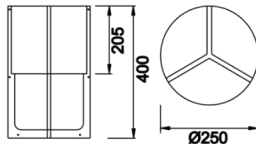

Whell

WHE 025 040 005M 0027 10 36 AP 20 00

Surface Mounted Floor Lamp and Lampshade Luminary

Luminaire Group	Floor Lamp and Lampshade
Mounting Type	Surface Mounted
Luminary Color	RAL 9005 - RAL 9006 - RAL 9010
Housing	DKP Sheet
Optics	Satin Fabric
Light Source	E27
Electrical Protection Class	CLASS II
IP	20
IK	02
Operating Temperature	-20°C / +40°C
Luminous Flux	
Consumption Power	
Color Rendering (CRI)	>80
Light Color Temperature (CCT)	2700K
Color Tolerance	< 3 SDCM
Driver Type	On/Off
Input Voltage / Frequency	220-240 V AC 50/60 Hz
Power Factor	>0.9
Surge	1kV
THD (AKIM)	>%20
Option	On-Off

Technical Drawing

SKU	Product Code	Power (W)	Luminous Flux (LM)	CRI	CCT (K)	Optics	Dimensions (mm)
20000033	WHE 025 040 005M 0027 10 36 AP 20 00			>80	4000	360° E27	Ø250x400

www.atellighting.com