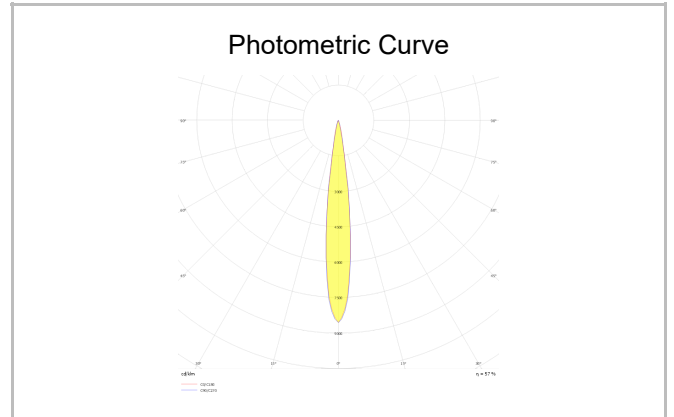

Headboard

HDB 015 017 001D 8027 10 10 LN 20 00

Surface Mounted Floor Lamp and Lampshade Luminary

Luminaire Group	Floor Lamp and Lampshade
Mounting Type	Surface Mounted
Luminaire Color	RAL 9005 - RAL 9006 - RAL 9010
Housing	DKP Sheet
Optics	10° Lens
Light Source	LED
Electrical Protection Class	CLASS II
IP	20
IK	02
Operating Temperature	-20°C / +40°C
Luminous Flux	
Consumption Power	2
Luminaire Efficiency	80 lm/W
Color Rendering (CRI)	>80
Light Color Temperature (CCT)	2700K/3000K/4000K/6500K
Color Tolerance	< 3 SDCM
Driver Type	On/Off
Driver Brand	Tridonic
LED Brand	Samsung
Input Voltage / Frequency	220-240 V AC 50/60 Hz
Power Factor	>0.9
Surge	1kV
THD (AKIM)	>%20
LED life	>70.000 hours
Option	On-Off / Dali / 1-10V

SKU	Product Code	Power (W)	Luminous Flux (LM)	CRI	CCT (K)	Optics	Dimensions (mm)
18000189	HDB 015 017 001D 8027 10 10 LN 20 00	2		>80	4000	10° Lens	Ø50x150x170

www.atellighting.com