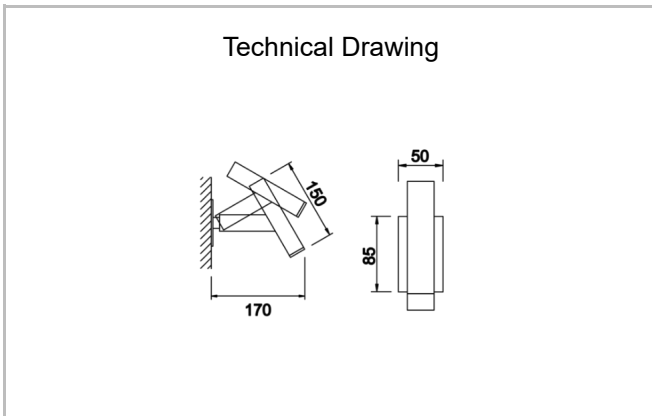

Headboard

HDB 015 017 001D 8027 10 10 LN 20 00

Surface Mounted Floor Lamp and Lampshade Luminary

Luminaire Group	Floor Lamp and Lampshade
Mounting Type	Surface Mounted
Luminary Color	RAL 9005 - RAL 9006 - RAL 9010
Housing	DKP Sheet
Optics	10° Lens
Light Source	LED
Electrical Protection Class	CLASS II
IP	20
IK	02
Operating Temperature	-20°C / +40°C
Luminous Flux	
Consumption Power	2
Luminaire Efficiency	80 lm/W
Color Rendering (CRI)	>80
Light Color Temperature (CCT)	2700K/3000K/4000K/6500K
Color Tolerance	< 3 SDCM
Driver Type	On/Off
Driver Brand	Tridonic
LED Brand	Samsung
Input Voltage / Frequency	220-240 V AC 50/60 Hz
Power Factor	>0.9
Surge	1kV
THD (AKIM)	>%20
LED life	>70.000 hours
Option	On-Off / Dali / 1-10V

SKU	Product Code	Power (W)	Luminous Flux (LM)	CRI	CCT (K)	Optics	Dimensions (mm)
18000189	HDB 015 017 001D 8027 10 10 LN 20 00	2		>80	4000	10° Lens	Ø50x150x170

www.atellighting.com