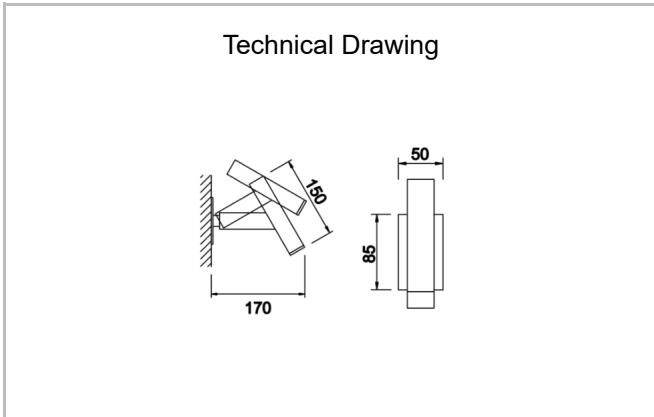

Headboard

HDB 015 017 001D 8027 10 10 LN 20 00

Surface Mounted Floor Lamp and Lampshade Luminary

Luminaire Group	Floor Lamp and Lampshade
Mounting Type	Surface Mounted
Luminaire Color	RAL 9005 - RAL 9006 - RAL 9010
Housing	DKP Sheet
Optics	10° Lens
Light Source	LED
Electrical Protection Class	CLASS II
IP	20
IK	02
Operating Temperature	-20°C / +40°C
Luminous Flux	
Consumption Power	2
Luminaire Efficiency	80 lm/W
Color Rendering (CRI)	>80
Light Color Temperature (CCT)	2700K/3000K/4000K/6500K
Color Tolerance	< 3 SDCM
Driver Type	On/Off
Driver Brand	Tridonic
LED Brand	Samsung
Input Voltage / Frequency	220-240 V AC 50/60 Hz
Power Factor	>0.9
Surge	1kV
THD (AKIM)	>%20
LED life	>70.000 hours
Option	On-Off / Dali / 1-10V

SKU	Product Code	Power (W)	Luminous Flux (LM)	CRI	CCT (K)	Optics	Dimensions (mm)
18000189	HDB 015 017 001D 8027 10 10 LN 20 00	2		>80	4000	10° Lens	Ø50x150x170

www.atellighting.com