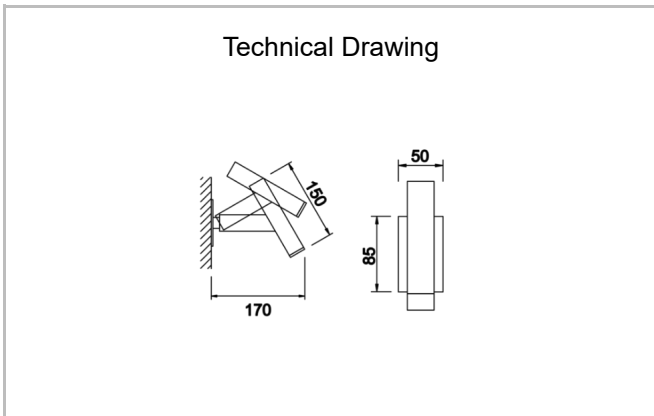

Headboard

HDB 015 017 001D 8027 10 10 LN 20 00

Surface Mounted Floor Lamp and Lampshade Luminary

Luminaire Group	Floor Lamp and Lampshade
Mounting Type	Surface Mounted
Luminary Color	RAL 9005 - RAL 9006 - RAL 9010
Housing	DKP Sheet
Optics	10° Lens
Light Source	LED
Electrical Protection Class	CLASS II
IP	20
IK	02
Operating Temperature	-20°C / +40°C
Luminous Flux	
Consumption Power	2
Luminaire Efficiency	80 lm/W
Color Rendering (CRI)	>80
Light Color Temperature (CCT)	2700K/3000K/4000K/6500K
Color Tolerance	< 3 SDCM
Driver Type	On/Off
Driver Brand	Tridonic
LED Brand	Samsung
Input Voltage / Frequency	220-240 V AC 50/60 Hz
Power Factor	>0.9
Surge	1kV
THD (AKIM)	>%20
LED life	>70.000 hours
Option	On-Off / Dali / 1-10V

SKU	Product Code	Power (W)	Luminous Flux (LM)	CRI	CCT (K)	Optics	Dimensions (mm)
18000189	HDB 015 017 001D 8027 10 10 LN 20 00	2	>80	>80	4000	10° Lens	Ø50x150x170

www.atellighting.com