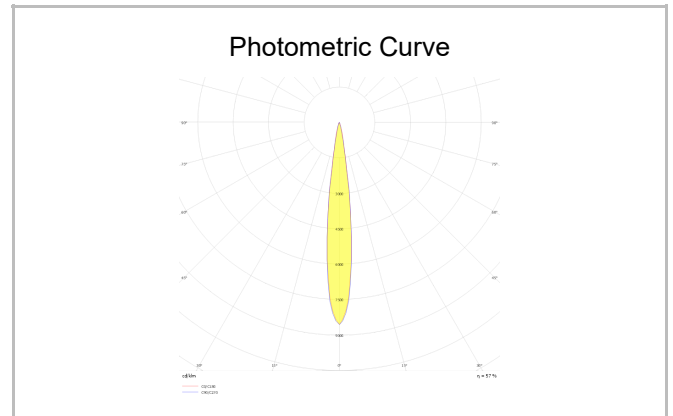

Headboard

HDB 015 017 001D 8027 10 10 LN 20 00

Surface Mounted Floor Lamp and Lampshade Luminary

Luminaire Group	Floor Lamp and Lampshade
Mounting Type	Surface Mounted
Luminary Color	RAL 9005 - RAL 9006 - RAL 9010
Housing	DKP Sheet
Optics	10° Lens
Light Source	LED
Electrical Protection Class	CLASS II
IP	20
IK	02
Operating Temperature	-20°C / +40°C
Luminous Flux	
Consumption Power	2
Luminaire Efficiency	80 lm/W
Color Rendering (CRI)	>80
Light Color Temperature (CCT)	2700K/3000K/4000K/6500K
Color Tolerance	< 3 SDCM
Driver Type	On/Off
Driver Brand	Tridonic
LED Brand	Samsung
Input Voltage / Frequency	220-240 V AC 50/60 Hz
Power Factor	>0.9
Surge	1kV
THD (AKIM)	>%20
LED life	>70.000 hours
Option	On-Off / Dali / 1-10V

SKU	Product Code	Power (W)	Luminous Flux (LM)	CRI	CCT (K)	Optics	Dimensions (mm)
18000189	HDB 015 017 001D 8027 10 10 LN 20 00	2	>80	>80	4000	10° Lens	Ø50x150x170

www.atellighting.com