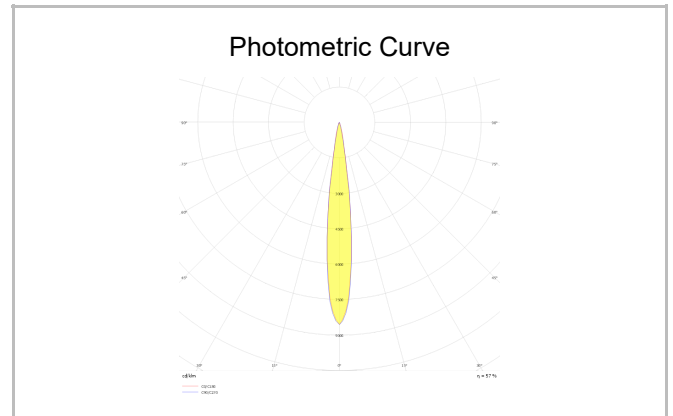

Headboard

HDB 015 017 001D 8027 10 10 LN 20 00

Surface Mounted Floor Lamp and Lampshade Luminary

Luminaire Group	Floor Lamp and Lampshade
Mounting Type	Surface Mounted
Luminary Color	RAL 9005 - RAL 9006 - RAL 9010
Housing	DKP Sheet
Optics	10° Lens
Light Source	LED
Electrical Protection Class	CLASS II
IP	20
IK	02
Operating Temperature	-20°C / +40°C
Luminous Flux	
Consumption Power	2
Luminaire Efficiency	80 lm/W
Color Rendering (CRI)	>80
Light Color Temperature (CCT)	2700K/3000K/4000K/6500K
Color Tolerance	< 3 SDCM
Driver Type	On/Off
Driver Brand	Tridonic
LED Brand	Samsung
Input Voltage / Frequency	220-240 V AC 50/60 Hz
Power Factor	>0.9
Surge	1kV
THD (AKIM)	>%20
LED life	>70.000 hours
Option	On-Off / Dali / 1-10V

SKU	Product Code	Power (W)	Luminous Flux (LM)	CRI	CCT (K)	Optics	Dimensions (mm)
18000189	HDB 015 017 001D 8027 10 10 LN 20 00	2		>80	4000	10° Lens	Ø50x150x170

www.atellighting.com