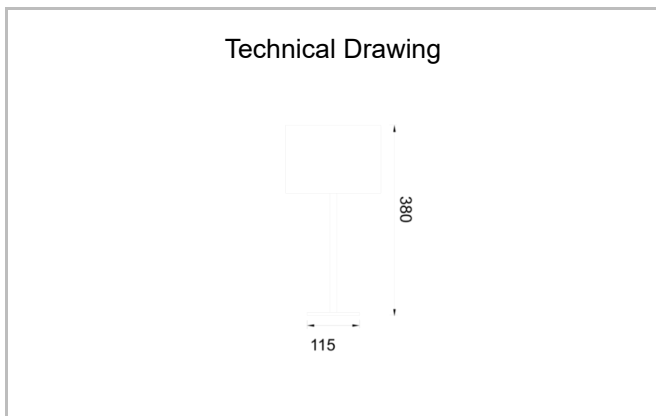

Cioran

COR 017 038 020M 8027 10 99 PC 20 00

Surface Mounted Floor Lamp and Lampshade Luminaire

Luminaire Group	Floor Lamp and Lampshade
Mounting Type	Surface Mounted
Luminaire Color	RAL 9005 - RAL 9006 - RAL 9010
Housing	DKP Sheet
Optics	Fabric Over PVC
Light Source	E27
Electrical Protection Class	CLASS II
IP	20
IK	02
Operating Temperature	-20°C / +40°C
Luminous Flux	
Consumption Power	20
Color Rendering (CRI)	>80
Light Color Temperature (CCT)	2700K
Color Tolerance	< 3 SDCM
Driver Type	On/Off
Input Voltage / Frequency	220-240 V AC 50/60 Hz
Power Factor	>0.9
Surge	1kV
THD (AKIM)	>%20
Option	On-Off / Dali / 1-10V / With Emergency Kit

Technical Drawing

SKU	Product Code	Power (W)	Luminous Flux (LM)	CRI	CCT (K)	Optics	Dimensions (mm)
	COR 017 038 020M 8027 10 99 PC 20 00	20		>80	4000	360° E27	Ø170x380

www.atellighting.com