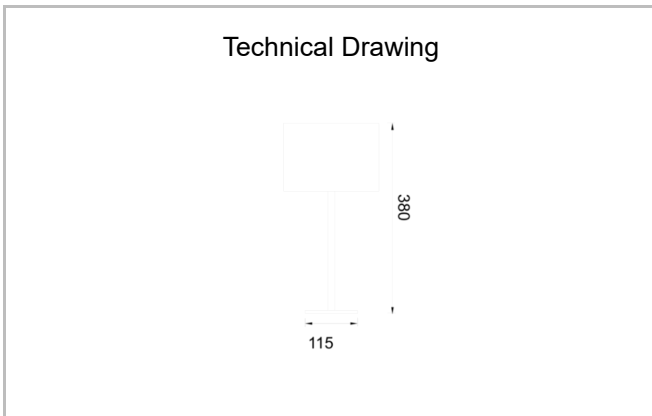

# Cioran

COR 017 038 020M 8027 10 99 PC 20 00

Surface Mounted Floor Lamp and Lampshade Luminaire

<b>Luminaire Group</b>	Floor Lamp and Lampshade
<b>Mounting Type</b>	Surface Mounted
<b>Luminaire Color</b>	RAL 9005 - RAL 9006 - RAL 9010
<b>Housing</b>	DKP Sheet
<b>Optics</b>	Fabric Over PVC
<b>Light Source</b>	E27
<b>Electrical Protection Class</b>	CLASS II
<b>IP</b>	20
<b>IK</b>	02
<b>Operating Temperature</b>	-20°C / +40°C
<b>Luminous Flux</b>	
<b>Consumption Power</b>	20
<b>Color Rendering (CRI)</b>	>80
<b>Light Color Temperature (CCT)</b>	2700K
<b>Color Tolerance</b>	< 3 SDCM
<b>Driver Type</b>	On/Off
<b>Input Voltage / Frequency</b>	220-240 V AC 50/60 Hz
<b>Power Factor</b>	>0.9
<b>Surge</b>	1kV
<b>THD (AKIM)</b>	>%20
<b>Option</b>	On-Off / Dali / 1-10V / With Emergency Kit

Technical Drawing

SKU	Product Code	Power (W)	Luminous Flux (LM)	CRI	CCT (K)	Optics	Dimensions (mm)
	COR 017 038 020M 8027 10 99 PC 20 00	20		>80	4000	360° E27	Ø170x380

[www.atellighting.com](http://www.atellighting.com)