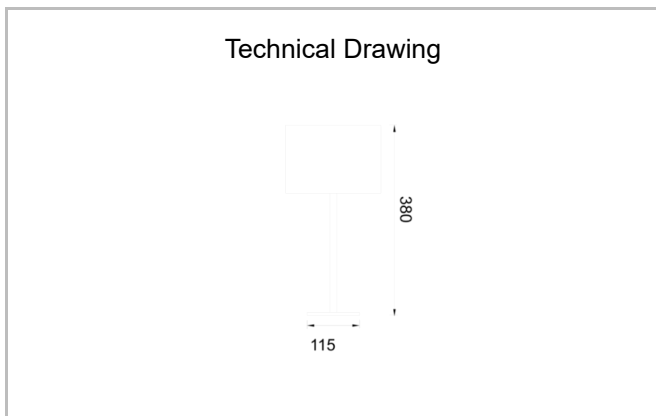

Cioran

COR 017 038 020M 8027 10 99 PC 20 00

Surface Mounted Floor Lamp and Lampshade Luminaire

Luminaire Group	Floor Lamp and Lampshade
Mounting Type	Surface Mounted
Luminaire Color	RAL 9005 - RAL 9006 - RAL 9010
Housing	DKP Sheet
Optics	Fabric Over PVC
Light Source	E27
Electrical Protection Class	CLASS II
IP	20
IK	02
Operating Temperature	-20°C / +40°C
Luminous Flux	
Consumption Power	20
Color Rendering (CRI)	>80
Light Color Temperature (CCT)	2700K
Color Tolerance	< 3 SDCM
Driver Type	On/Off
Input Voltage / Frequency	220-240 V AC 50/60 Hz
Power Factor	>0.9
Surge	1kV
THD (AKIM)	>%20
Option	On-Off / Dali / 1-10V / With Emergency Kit

Technical Drawing

SKU	Product Code	Power (W)	Luminous Flux (LM)	CRI	CCT (K)	Optics	Dimensions (mm)
	COR 017 038 020M 8027 10 99 PC 20 00	20		>80	4000	360° E27	Ø170x380