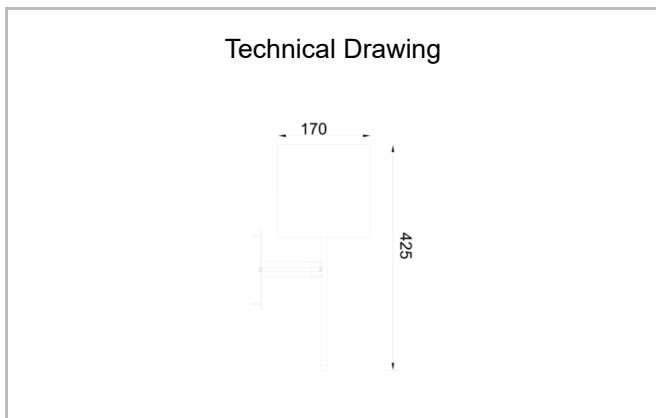

Cioran

COR 017 042 020D 8027 10 99 PC 20 00

Surface Mounted Floor Lamp and Lampshade Luminaire

| | |
|--------------------------------------|--|
| Luminaire Group | Floor Lamp and Lampshade |
| Mounting Type | Surface Mounted |
| Luminaire Color | RAL 9005 - RAL 9006 - RAL 9010 |
| Housing | DKP Sheet |
| Optics | Fabric Over PVC |
| Light Source | E27 |
| Electrical Protection Class | CLASS II |
| IP | 20 |
| IK | 02 |
| Operating Temperature | -20°C / +40°C |
| Luminous Flux | |
| Consumption Power | 20 |
| Color Rendering (CRI) | >80 |
| Light Color Temperature (CCT) | 2700K |
| Color Tolerance | < 3 SDCM |
| Driver Type | On/Off |
| Input Voltage / Frequency | 220-240 V AC 50/60 Hz |
| Power Factor | >0.9 |
| Surge | 1kV |
| THD (AKIM) | >%20 |
| Option | On-Off / Dali / 1-10V / With Emergency Kit |

| SKU | Product Code | Power (W) | Luminous Flux (LM) | CRI | CCT (K) | Optics | Dimensions (mm) |
|-----|--------------------------------------|-----------|--------------------|-----|---------|----------|-----------------|
| | COR 017 042 020D 8027 10 99 PC 20 00 | 20 | | >80 | 4000 | 360° E27 | Ø170x425 |