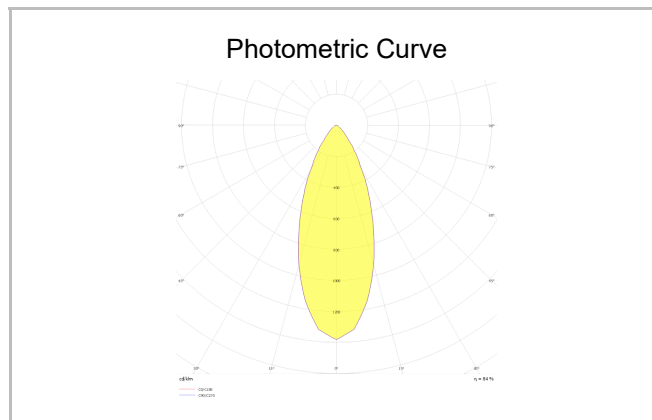

Kobe 4 & 8

KOB 018 025 048W 8040 10 40 LN 20 00

Track Lighting Luminary

Luminaire Group	Track Lighting
Luminary Color	RAL 9005 - RAL 9006 - RAL 9010
Housing	Aluminum Injection
Optics	12° 25° 40° Lens
Light Source	LED
Electrical Protection Class	CLASS II
IP	20
IK	02
Operating Temperature	-20°C / +40°C
Luminous Flux	3840
Consumption Power	48
Luminaire Efficiency	80 lm/W
Color Rendering (CRI)	>80
Light Color Temperature (CCT)	2700K/3000K/4000K/6500K
Color Tolerance	< 3 SDCM
Driver Type	On/Off
Driver Brand	Tridonic
LED Brand	Samsung
Input Voltage / Frequency	220-240 V AC 50/60 Hz
Power Factor	>0.9
Surge	1kV
THD (AKIM)	>%20
LED life	>70.000 hours
Option	On-Off / Dali / 1-10V

SKU	Product Code	Power (W)	Luminous Flux (LM)	CRI	CCT (K)	Optics	Dimensions (mm)
	KOB 018 025 048W 8040 10 40 LN 20 00	48	3840	>80	4000	40° Lens	Ø188x255

www.atellighting.com