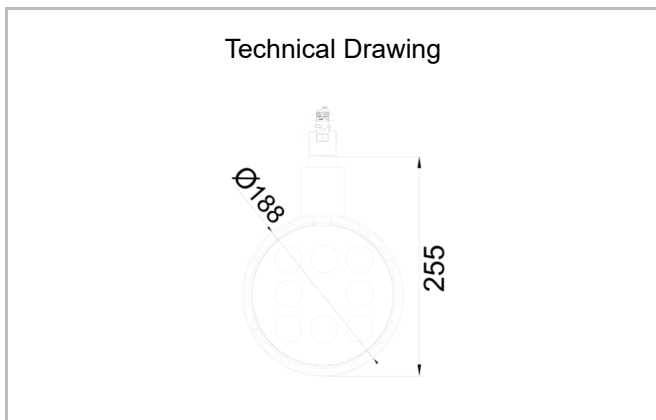

Kobe 4 & 8

KOB 018 025 048W 8040 10 40 LN 20 00

Track Lighting Luminary

Luminaire Group	Track Lighting
Luminary Color	RAL 9005 - RAL 9006 - RAL 9010
Housing	Aluminum Injection
Optics	12° 25° 40° Lens
Light Source	LED
Electrical Protection Class	CLASS II
IP	20
IK	02
Operating Temperature	-20°C / +40°C
Luminous Flux	3840
Consumption Power	48
Luminaire Efficiency	80 lm/W
Color Rendering (CRI)	>80
Light Color Temperature (CCT)	2700K/3000K/4000K/6500K
Color Tolerance	< 3 SDCM
Driver Type	On/Off
Driver Brand	Tridonic
LED Brand	Samsung
Input Voltage / Frequency	220-240 V AC 50/60 Hz
Power Factor	>0.9
Surge	1kV
THD (AKIM)	>%20
LED life	>70.000 hours
Option	On-Off / Dali / 1-10V

SKU	Product Code	Power (W)	Luminous Flux (LM)	CRI	CCT (K)	Optics	Dimensions (mm)
	KOB 018 025 048W 8040 10 40 LN 20 00	48	3840	>80	4000	40° Lens	Ø188x255

www.atellighting.com