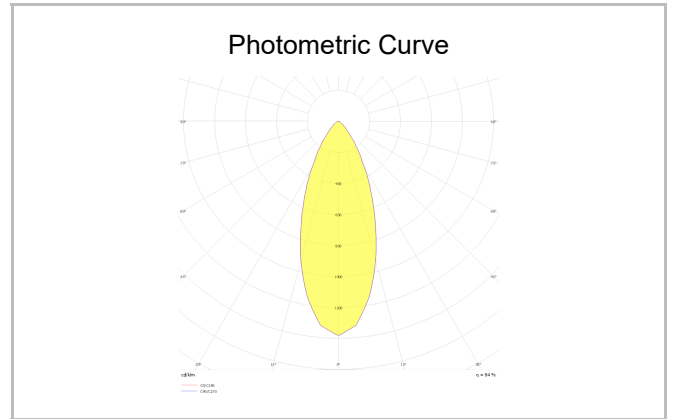

Kobe 4 & 8

KOB 015 025 024W 8040 10 40 LN 20 00

Track Lighting Luminary

Luminaire Group	Track Lighting
Luminary Color	RAL 9005 - RAL 9006 - RAL 9010
Housing	Aluminum Injection
Optics	12° 25° 40° Lens
Light Source	LED
Electrical Protection Class	CLASS II
IP	20
IK	02
Operating Temperature	-20°C / +40°C
Luminous Flux	1920
Consumption Power	24
Luminaire Efficiency	80 lm/W
Color Rendering (CRI)	>80
Light Color Temperature (CCT)	2700K/3000K/4000K/6500K
Color Tolerance	< 3 SDCM
Driver Type	On/Off
Driver Brand	Tridonic
LED Brand	Samsung
Input Voltage / Frequency	220-240 V AC 50/60 Hz
Power Factor	>0.9
Surge	1kV
THD (AKIM)	>%20
LED life	>70.000 hours
Option	On-Off / Dali / 1-10V

SKU	Product Code	Power (W)	Luminous Flux (LM)	CRI	CCT (K)	Optics	Dimensions (mm)
	KOB 015 025 024W 8040 10 40 LN 20 00	24	1920	>80	4000	40° Lens	Ø149x255