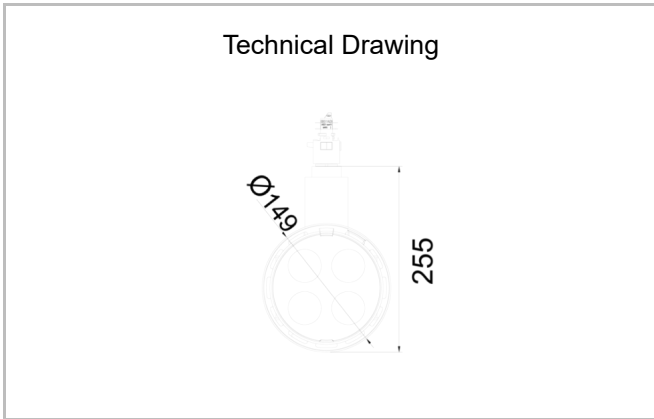

Kobe 4 & 8

KOB 015 025 024W 8040 10 40 LN 20 00

Track Lighting Luminary

Luminaire Group	Track Lighting
Luminary Color	RAL 9005 - RAL 9006 - RAL 9010
Housing	Aluminum Injection
Optics	12° 25° 40° Lens
Light Source	LED
Electrical Protection Class	CLASS II
IP	20
IK	02
Operating Temperature	-20°C / +40°C
Luminous Flux	1920
Consumption Power	24
Luminaire Efficiency	80 lm/W
Color Rendering (CRI)	>80
Light Color Temperature (CCT)	2700K/3000K/4000K/6500K
Color Tolerance	< 3 SDCM
Driver Type	On/Off
Driver Brand	Tridonic
LED Brand	Samsung
Input Voltage / Frequency	220-240 V AC 50/60 Hz
Power Factor	>0.9
Surge	1kV
THD (AKIM)	>%20
LED life	>70.000 hours
Option	On-Off / Dali / 1-10V

SKU	Product Code	Power (W)	Luminous Flux (LM)	CRI	CCT (K)	Optics	Dimensions (mm)
	KOB 015 025 024W 8040 10 40 LN 20 00	24	1920	>80	4000	40° Lens	Ø149x255