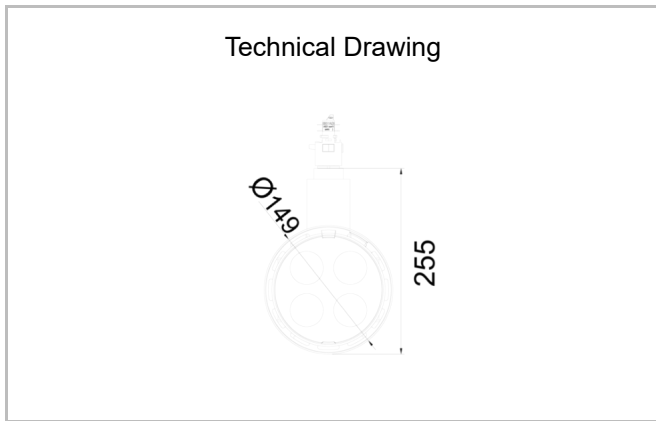

Kobe 4 & 8

KOB 015 025 024W 8040 10 12 LN 20 00

Track Lighting Luminary

Luminaire Group	Track Lighting
Luminary Color	RAL 9005 - RAL 9006 - RAL 9010
Housing	Aluminum Injection
Optics	12° 25° 40° Lens
Light Source	LED
Electrical Protection Class	CLASS II
IP	20
IK	02
Operating Temperature	-20°C / +40°C
Luminous Flux	1920
Consumption Power	24
Luminaire Efficiency	80 lm/W
Color Rendering (CRI)	>80
Light Color Temperature (CCT)	2700K/3000K/4000K/6500K
Color Tolerance	< 3 SDCM
Driver Type	On/Off
Driver Brand	Tridonic
LED Brand	Samsung
Input Voltage / Frequency	220-240 V AC 50/60 Hz
Power Factor	>0.9
Surge	1kV
THD (AKIM)	>%20
LED life	>70.000 hours
Option	On-Off / Dali / 1-10V

SKU	Product Code	Power (W)	Luminous Flux (LM)	CRI	CCT (K)	Optics	Dimensions (mm)
	KOB 015 025 024W 8040 10 12 LN 20 00	24	1920	>80	4000	12° Lens	Ø149x255

www.atellighting.com