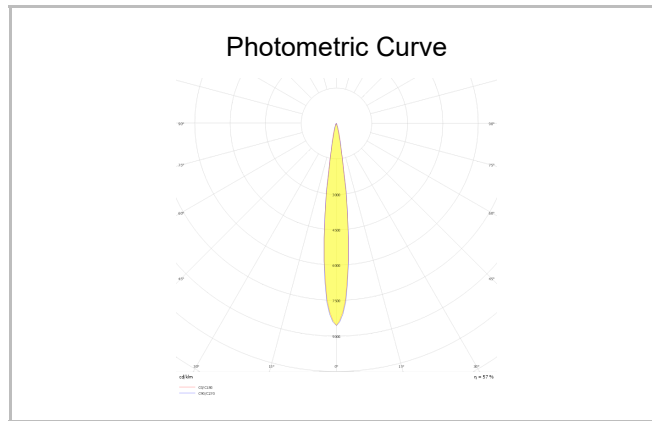

Kobe 4 & 8

KOB 015 025 024W 8040 10 12 LN 20 00

Track Lighting Luminary

Luminaire Group	Track Lighting
Luminary Color	RAL 9005 - RAL 9006 - RAL 9010
Housing	Aluminum Injection
Optics	12° 25° 40° Lens
Light Source	LED
Electrical Protection Class	CLASS II
IP	20
IK	02
Operating Temperature	-20°C / +40°C
Luminous Flux	1920
Consumption Power	24
Luminaire Efficiency	80 lm/W
Color Rendering (CRI)	>80
Light Color Temperature (CCT)	2700K/3000K/4000K/6500K
Color Tolerance	< 3 SDCM
Driver Type	On/Off
Driver Brand	Tridonic
LED Brand	Samsung
Input Voltage / Frequency	220-240 V AC 50/60 Hz
Power Factor	>0.9
Surge	1kV
THD (AKIM)	>%20
LED life	>70.000 hours
Option	On-Off / Dali / 1-10V

SKU	Product Code	Power (W)	Luminous Flux (LM)	CRI	CCT (K)	Optics	Dimensions (mm)
	KOB 015 025 024W 8040 10 12 LN 20 00	24	1920	>80	4000	12° Lens	Ø149x255

www.atellighting.com