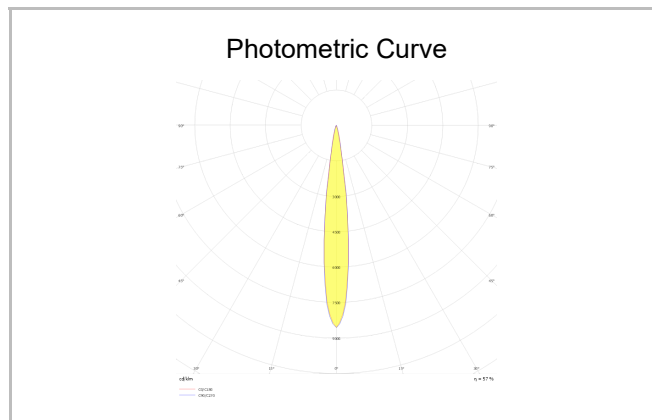

Kobe 4 & 8

KOB 015 025 024W 8040 10 12 LN 20 00

Track Lighting Luminary

Luminaire Group	Track Lighting
Luminary Color	RAL 9005 - RAL 9006 - RAL 9010
Housing	Aluminum Injection
Optics	12° 25° 40° Lens
Light Source	LED
Electrical Protection Class	CLASS II
IP	20
IK	02
Operating Temperature	-20°C / +40°C
Luminous Flux	1920
Consumption Power	24
Luminaire Efficiency	80 lm/W
Color Rendering (CRI)	>80
Light Color Temperature (CCT)	2700K/3000K/4000K/6500K
Color Tolerance	< 3 SDCM
Driver Type	On/Off
Driver Brand	Tridonic
LED Brand	Samsung
Input Voltage / Frequency	220-240 V AC 50/60 Hz
Power Factor	>0.9
Surge	1kV
THD (AKIM)	>%20
LED life	>70.000 hours
Option	On-Off / Dali / 1-10V

SKU	Product Code	Power (W)	Luminous Flux (LM)	CRI	CCT (K)	Optics	Dimensions (mm)
	KOB 015 025 024W 8040 10 12 LN 20 00	24	1920	>80	4000	12° Lens	Ø149x255

www.atellighting.com