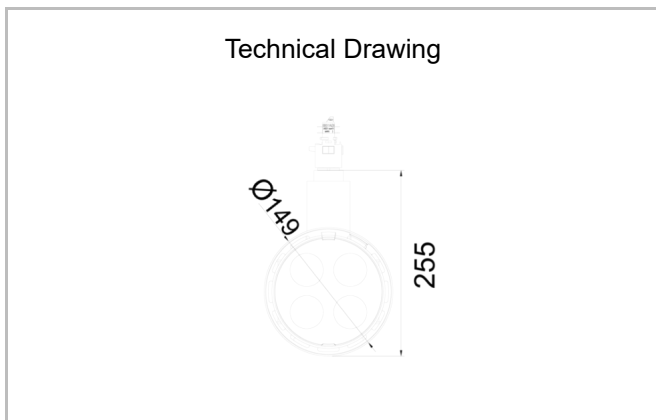

Kobe 4 & 8

KOB 015 025 024W 8040 10 12 LN 20 00

Track Lighting Luminary

Luminaire Group	Track Lighting
Luminary Color	RAL 9005 - RAL 9006 - RAL 9010
Housing	Aluminum Injection
Optics	12° 25° 40° Lens
Light Source	LED
Electrical Protection Class	CLASS II
IP	20
IK	02
Operating Temperature	-20°C / +40°C
Luminous Flux	1920
Consumption Power	24
Luminaire Efficiency	80 lm/W
Color Rendering (CRI)	>80
Light Color Temperature (CCT)	2700K/3000K/4000K/6500K
Color Tolerance	< 3 SDCM
Driver Type	On/Off
Driver Brand	Tridonic
LED Brand	Samsung
Input Voltage / Frequency	220-240 V AC 50/60 Hz
Power Factor	>0.9
Surge	1kV
THD (AKIM)	>%20
LED life	>70.000 hours
Option	On-Off / Dali / 1-10V

SKU	Product Code	Power (W)	Luminous Flux (LM)	CRI	CCT (K)	Optics	Dimensions (mm)
	KOB 015 025 024W 8040 10 12 LN 20 00	24	1920	>80	4000	12° Lens	Ø149x255

www.atellighting.com