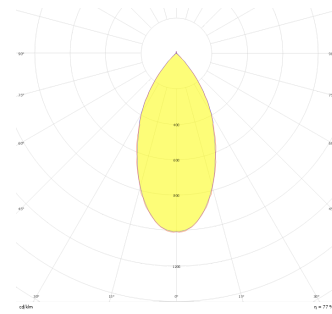

Softlite

SOF 120 030 030A 8030 10 48 LN 20 00

Recessed Luminary

Luminaire Group	Recessed
Mounting Type	Recessed
Luminaire Color	RAL 9005 - RAL 9006 - RAL 9010
Housing	DKP Sheet
Optics	34°/48° Reflector
Light Source	LED
Electrical Protection Class	CLASS II
IP	20
IK	02
Operating Temperature	-20°C / +40°C
Luminous Flux	2250
Consumption Power	30
Luminaire Efficiency	75 lm/W
Color Rendering (CRI)	>80
Light Color Temperature (CCT)	2700K/3000K/4000K/6500K
Color Tolerance	< 3 SDCM
Driver Type	On/Off
Driver Brand	Tridonic
LED Brand	Samsung
Input Voltage / Frequency	220-240 V AC 50/60 Hz
Power Factor	>0.9
Surge	1kV
THD (AKIM)	>%20
LED life	>70.000 hours
Option	On-Off / Dali / 1-10V / With Emergency Kit

Technical Drawing

Photometric Curve

SKU	Product Code	Power (W)	Luminous Flux (LM)	CRI	CCT (K)	Optics	Dimensions (mm)
	SOF 120 030 030A 8030 10 48 LN 20 00	30	2250	>80	4000	48° Reflector	295x1195x38