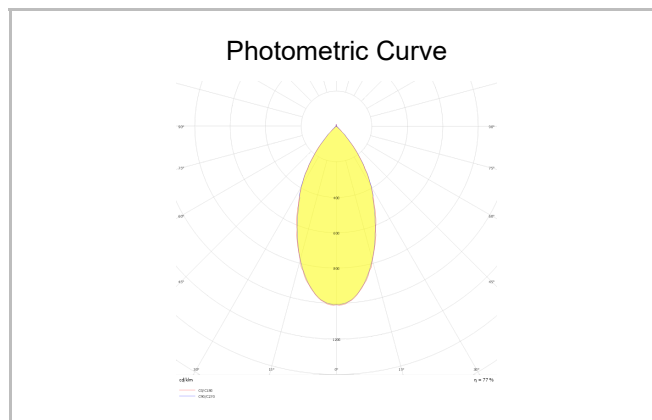

# Softlite

SOF 120 030 030A 8030 10 48 LN 20 00

Recessed Luminary

<b>Luminaire Group</b>	Recessed
<b>Mounting Type</b>	Recessed
<b>Luminaire Color</b>	RAL 9005 - RAL 9006 - RAL 9010
<b>Housing</b>	DKP Sheet
<b>Optics</b>	34°/48° Reflector
<b>Light Source</b>	LED
<b>Electrical Protection Class</b>	CLASS II
<b>IP</b>	20
<b>IK</b>	02
<b>Operating Temperature</b>	-20°C / +40°C
<b>Luminous Flux</b>	2250
<b>Consumption Power</b>	30
<b>Luminaire Efficiency</b>	75 lm/W
<b>Color Rendering (CRI)</b>	>80
<b>Light Color Temperature (CCT)</b>	2700K/3000K/4000K/6500K
<b>Color Tolerance</b>	< 3 SDCM
<b>Driver Type</b>	On/Off
<b>Driver Brand</b>	Tridonic
<b>LED Brand</b>	Samsung
<b>Input Voltage / Frequency</b>	220-240 V AC 50/60 Hz
<b>Power Factor</b>	>0.9
<b>Surge</b>	1kV
<b>THD (AKIM)</b>	>%20
<b>LED life</b>	>70.000 hours
<b>Option</b>	On-Off / Dali / 1-10V / With Emergency Kit

SKU	Product Code	Power (W)	Luminous Flux (LM)	CRI	CCT (K)	Optics	Dimensions (mm)
	SOF 120 030 030A 8030 10 48 LN 20 00	30	2250	>80	4000	48° Reflector	295x1195x38