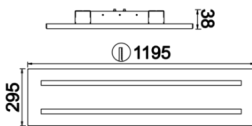

Softlite

SOF 120 030 030A 8030 10 48 LN 20 00

Recessed Luminary

Luminaire Group	Recessed
Mounting Type	Recessed
Luminaire Color	RAL 9005 - RAL 9006 - RAL 9010
Housing	DKP Sheet
Optics	34°/48° Reflector
Light Source	LED
Electrical Protection Class	CLASS II
IP	20
IK	02
Operating Temperature	-20°C / +40°C
Luminous Flux	2250
Consumption Power	30
Luminaire Efficiency	75 lm/W
Color Rendering (CRI)	>80
Light Color Temperature (CCT)	2700K/3000K/4000K/6500K
Color Tolerance	< 3 SDCM
Driver Type	On/Off
Driver Brand	Tridonic
LED Brand	Samsung
Input Voltage / Frequency	220-240 V AC 50/60 Hz
Power Factor	>0.9
Surge	1kV
THD (AKIM)	>%20
LED life	>70.000 hours
Option	On-Off / Dali / 1-10V / With Emergency Kit

Technical Drawing

Photometric Curve

SKU	Product Code	Power (W)	Luminous Flux (LM)	CRI	CCT (K)	Optics	Dimensions (mm)
	SOF 120 030 030A 8030 10 48 LN 20 00	30	2250	>80	4000	48° Reflector	295x1195x38