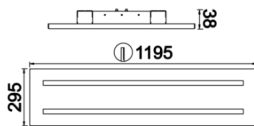

Softlite

SOF 120 030 030A 8030 10 48 LN 20 00

Recessed Luminary

Luminaire Group	Recessed
Mounting Type	Recessed
Luminaire Color	RAL 9005 - RAL 9006 - RAL 9010
Housing	DKP Sheet
Optics	34°/48° Reflector
Light Source	LED
Electrical Protection Class	CLASS II
IP	20
IK	02
Operating Temperature	-20°C / +40°C
Luminous Flux	2250
Consumption Power	30
Luminaire Efficiency	75 lm/W
Color Rendering (CRI)	>80
Light Color Temperature (CCT)	2700K/3000K/4000K/6500K
Color Tolerance	< 3 SDCM
Driver Type	On/Off
Driver Brand	Tridonic
LED Brand	Samsung
Input Voltage / Frequency	220-240 V AC 50/60 Hz
Power Factor	>0.9
Surge	1kV
THD (AKIM)	>%20
LED life	>70.000 hours
Option	On-Off / Dali / 1-10V / With Emergency Kit

Technical Drawing

Photometric Curve

SKU	Product Code	Power (W)	Luminous Flux (LM)	CRI	CCT (K)	Optics	Dimensions (mm)
	SOF 120 030 030A 8030 10 48 LN 20 00	30	2250	>80	4000	48° Reflector	295x1195x38