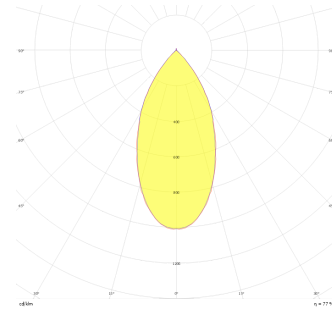

Softlite

SOF 120 030 030A 8030 10 48 LN 20 00

Recessed Luminary

Luminaire Group	Recessed
Mounting Type	Recessed
Luminaire Color	RAL 9005 - RAL 9006 - RAL 9010
Housing	DKP Sheet
Optics	34°/48° Reflector
Light Source	LED
Electrical Protection Class	CLASS II
IP	20
IK	02
Operating Temperature	-20°C / +40°C
Luminous Flux	2250
Consumption Power	30
Luminaire Efficiency	75 lm/W
Color Rendering (CRI)	>80
Light Color Temperature (CCT)	2700K/3000K/4000K/6500K
Color Tolerance	< 3 SDCM
Driver Type	On/Off
Driver Brand	Tridonic
LED Brand	Samsung
Input Voltage / Frequency	220-240 V AC 50/60 Hz
Power Factor	>0.9
Surge	1kV
THD (AKIM)	>%20
LED life	>70.000 hours
Option	On-Off / Dali / 1-10V / With Emergency Kit

Technical Drawing

Photometric Curve

SKU	Product Code	Power (W)	Luminous Flux (LM)	CRI	CCT (K)	Optics	Dimensions (mm)
	SOF 120 030 030A 8030 10 48 LN 20 00	30	2250	>80	4000	48° Reflector	295x1195x38