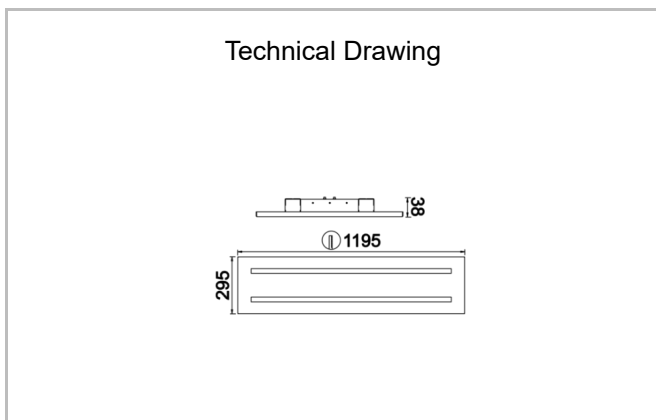

# Softlite

SOF 120 030 030A 8030 10 48 LN 20 00

Recessed Luminary

<b>Luminaire Group</b>	Recessed
<b>Mounting Type</b>	Recessed
<b>Luminaire Color</b>	RAL 9005 - RAL 9006 - RAL 9010
<b>Housing</b>	DKP Sheet
<b>Optics</b>	34°/48° Reflector
<b>Light Source</b>	LED
<b>Electrical Protection Class</b>	CLASS II
<b>IP</b>	20
<b>IK</b>	02
<b>Operating Temperature</b>	-20°C / +40°C
<b>Luminous Flux</b>	2250
<b>Consumption Power</b>	30
<b>Luminaire Efficiency</b>	75 lm/W
<b>Color Rendering (CRI)</b>	>80
<b>Light Color Temperature (CCT)</b>	2700K/3000K/4000K/6500K
<b>Color Tolerance</b>	< 3 SDCM
<b>Driver Type</b>	On/Off
<b>Driver Brand</b>	Tridonic
<b>LED Brand</b>	Samsung
<b>Input Voltage / Frequency</b>	220-240 V AC 50/60 Hz
<b>Power Factor</b>	>0.9
<b>Surge</b>	1kV
<b>THD (AKIM)</b>	>%20
<b>LED life</b>	>70.000 hours
<b>Option</b>	On-Off / Dali / 1-10V / With Emergency Kit

SKU	Product Code	Power (W)	Luminous Flux (LM)	CRI	CCT (K)	Optics	Dimensions (mm)
	SOF 120 030 030A 8030 10 48 LN 20 00	30	2250	>80	4000	48° Reflector	295x1195x38