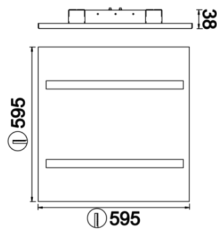

Softlite

SOF 060 060 030A 8030 10 34 LN 10 00

Recessed Luminary

Luminaire Group	Recessed
Mounting Type	Recessed
Luminaire Color	RAL 9005 - RAL 9006 - RAL 9010
Housing	DKP Sheet
Optics	34°/48° Reflector
Light Source	LED
Electrical Protection Class	CLASS II
IP	20
IK	02
Operating Temperature	-20°C / +40°C
Luminous Flux	2250
Consumption Power	30
Luminaire Efficiency	75 lm/W
Color Rendering (CRI)	>80
Light Color Temperature (CCT)	2700K/3000K/4000K/6500K
Color Tolerance	< 3 SDCM
Driver Type	On/Off
Driver Brand	Tridonic
LED Brand	Samsung
Input Voltage / Frequency	220-240 V AC 50/60 Hz
Power Factor	>0.9
Surge	1kV
THD (AKIM)	>%20
LED life	>70.000 hours
Option	On-Off / Dali / 1-10V / With Emergency Kit

Technical Drawing

Photometric Curve

SKU	Product Code	Power (W)	Luminous Flux (LM)	CRI	CCT (K)	Optics	Dimensions (mm)
	SOF 060 060 030A 8030 10 34 LN 10 00	30	2250	>80	4000	34° Reflector	595x595x38