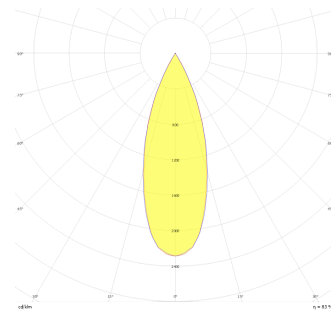

Softlite

SOF 060 060 030A 8030 10 34 LN 10 00

Recessed Luminary

Luminaire Group	Recessed
Mounting Type	Recessed
Luminaire Color	RAL 9005 - RAL 9006 - RAL 9010
Housing	DKP Sheet
Optics	34°/48° Reflector
Light Source	LED
Electrical Protection Class	CLASS II
IP	20
IK	02
Operating Temperature	-20°C / +40°C
Luminous Flux	2250
Consumption Power	30
Luminaire Efficiency	75 lm/W
Color Rendering (CRI)	>80
Light Color Temperature (CCT)	2700K/3000K/4000K/6500K
Color Tolerance	< 3 SDCM
Driver Type	On/Off
Driver Brand	Tridonic
LED Brand	Samsung
Input Voltage / Frequency	220-240 V AC 50/60 Hz
Power Factor	>0.9
Surge	1kV
THD (AKIM)	>%20
LED life	>70.000 hours
Option	On-Off / Dali / 1-10V / With Emergency Kit

Technical Drawing

Photometric Curve

SKU	Product Code	Power (W)	Luminous Flux (LM)	CRI	CCT (K)	Optics	Dimensions (mm)
	SOF 060 060 030A 8030 10 34 LN 10 00	30	2250	>80	4000	34° Reflector	595x595x38